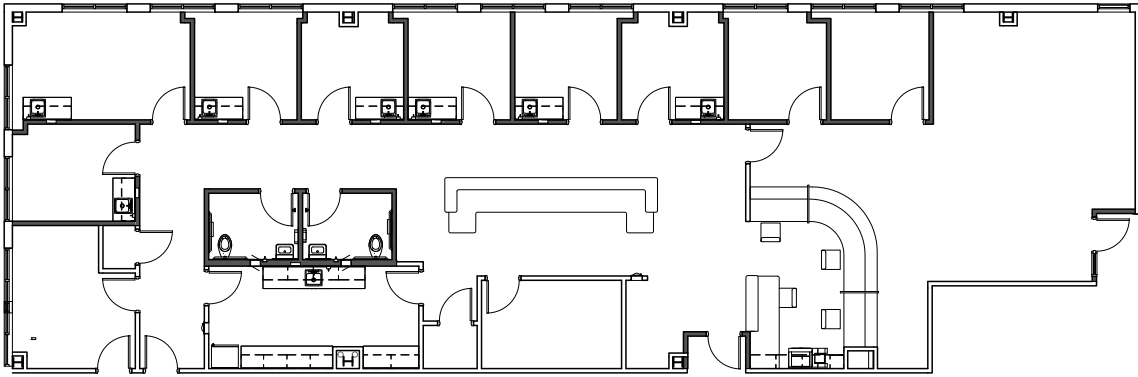

7900 FM 1826
Austin, Texas

Suite Plan

Second Floor

Suite 205 - 3,827 RSF

LILLIBRIDGE®

A VENTAS COMPANY

For Leasing Information Contact:

Jinny Saad