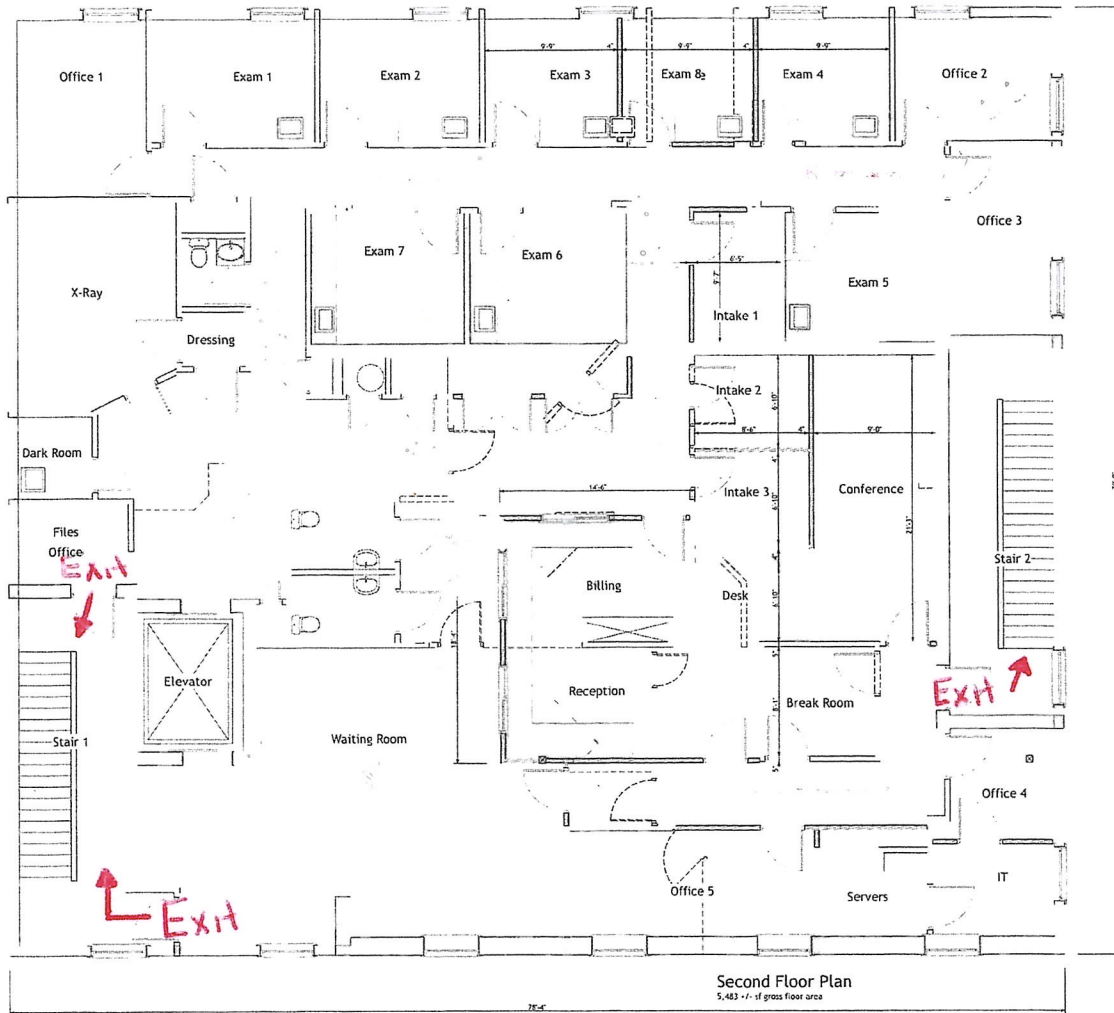

- 440 OLD HOOK ROAD, EMERSON NJ, 2ND FLOOR

**Rand  
Commercial**

PLAWKER GROUP  
601 E. Palisade Avenue  
Englewood Cliffs, NJ 07632  
Office: 201-567-5400