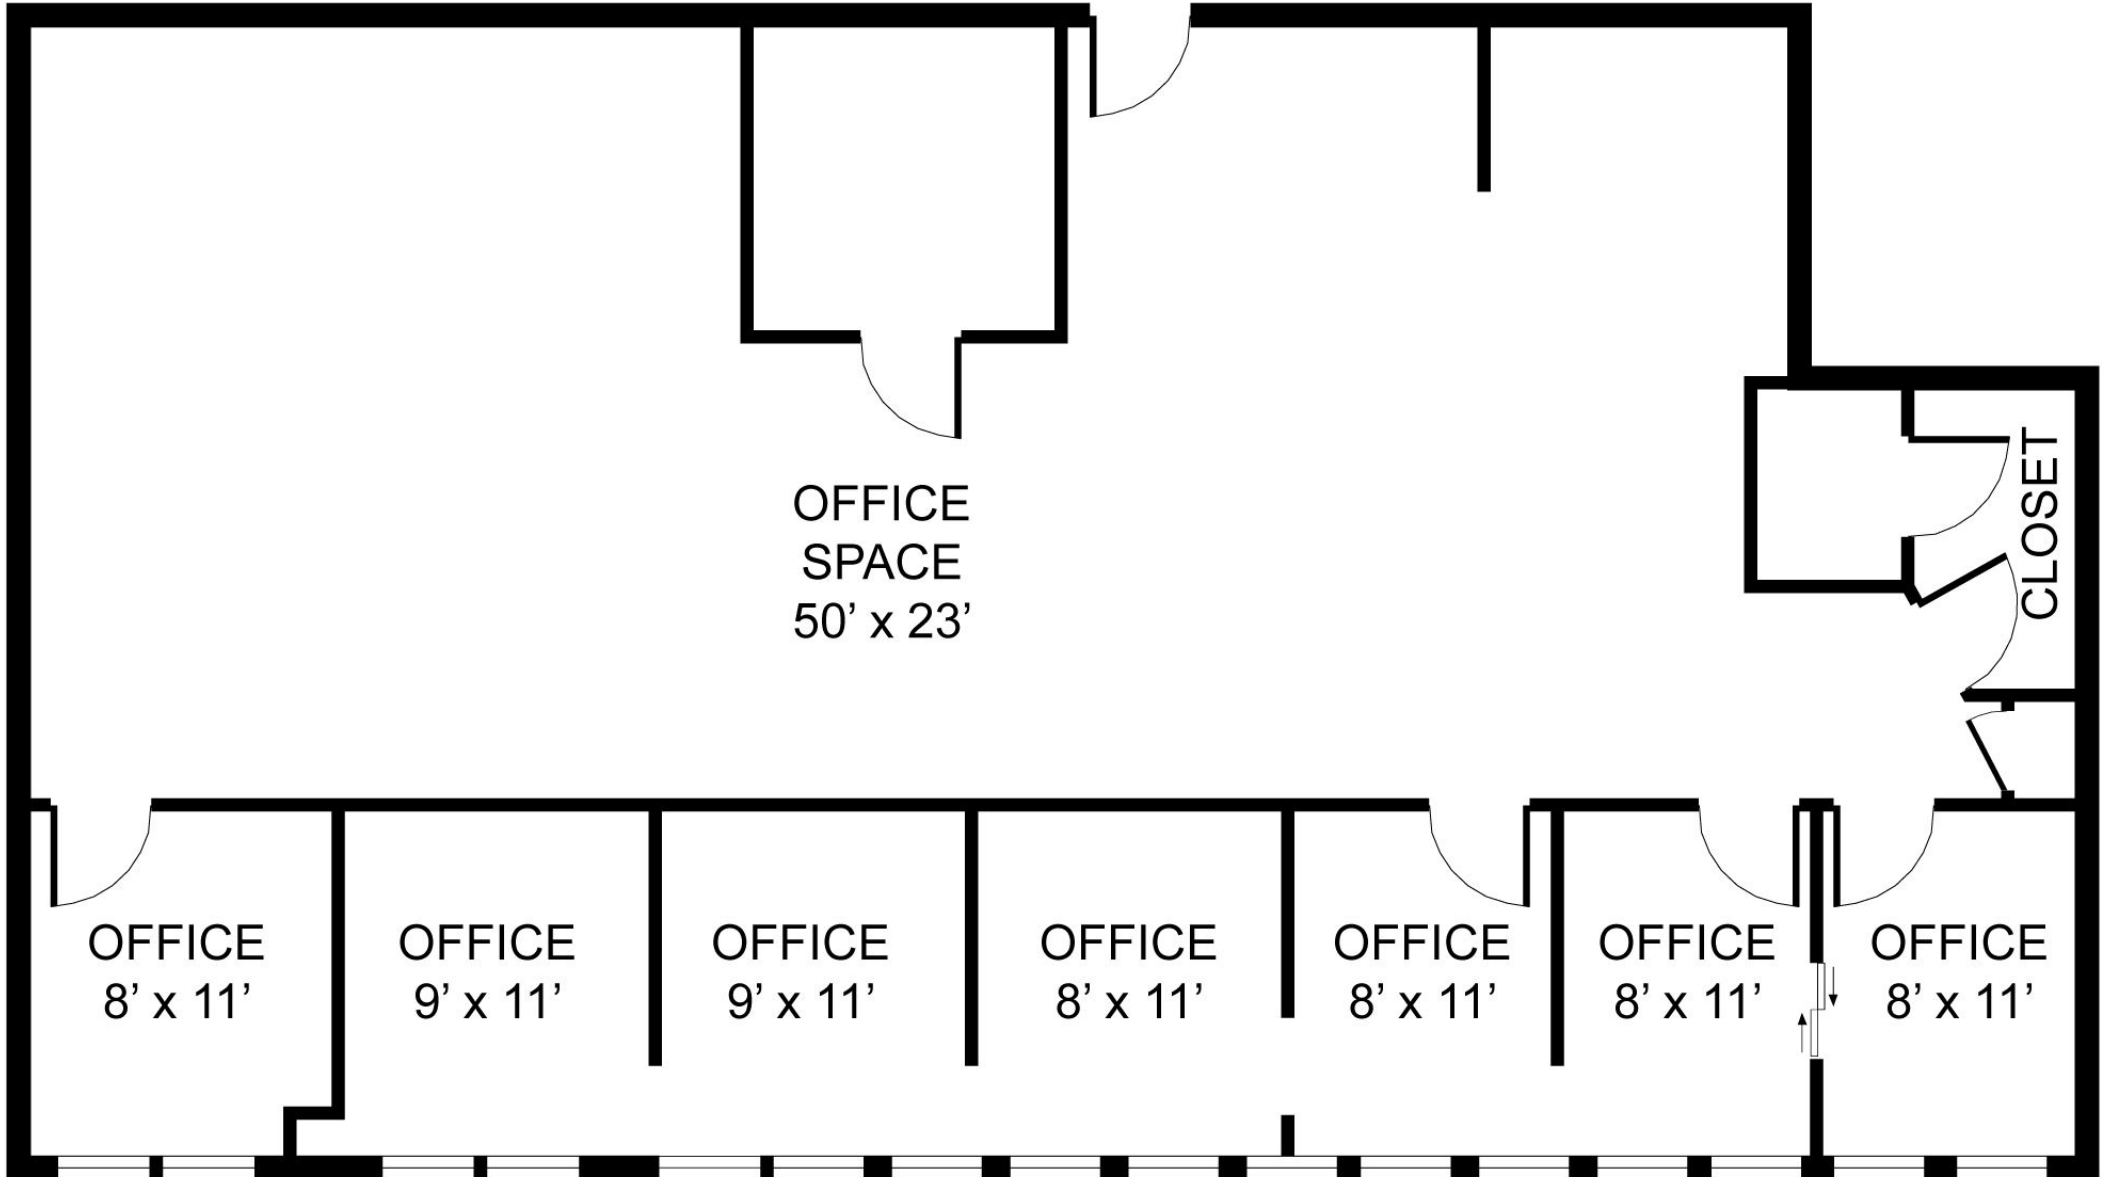

# Suite 205

1800 sq ft

OFFICE  
SPACE  
50' x 23'

OFFICE  
8' x 11'

OFFICE  
9' x 11'

OFFICE  
9' x 11'

OFFICE  
8' x 11'

OFFICE  
8' x 11'

OFFICE  
8' x 11'

OFFICE  
8' x 11'

CLOSET