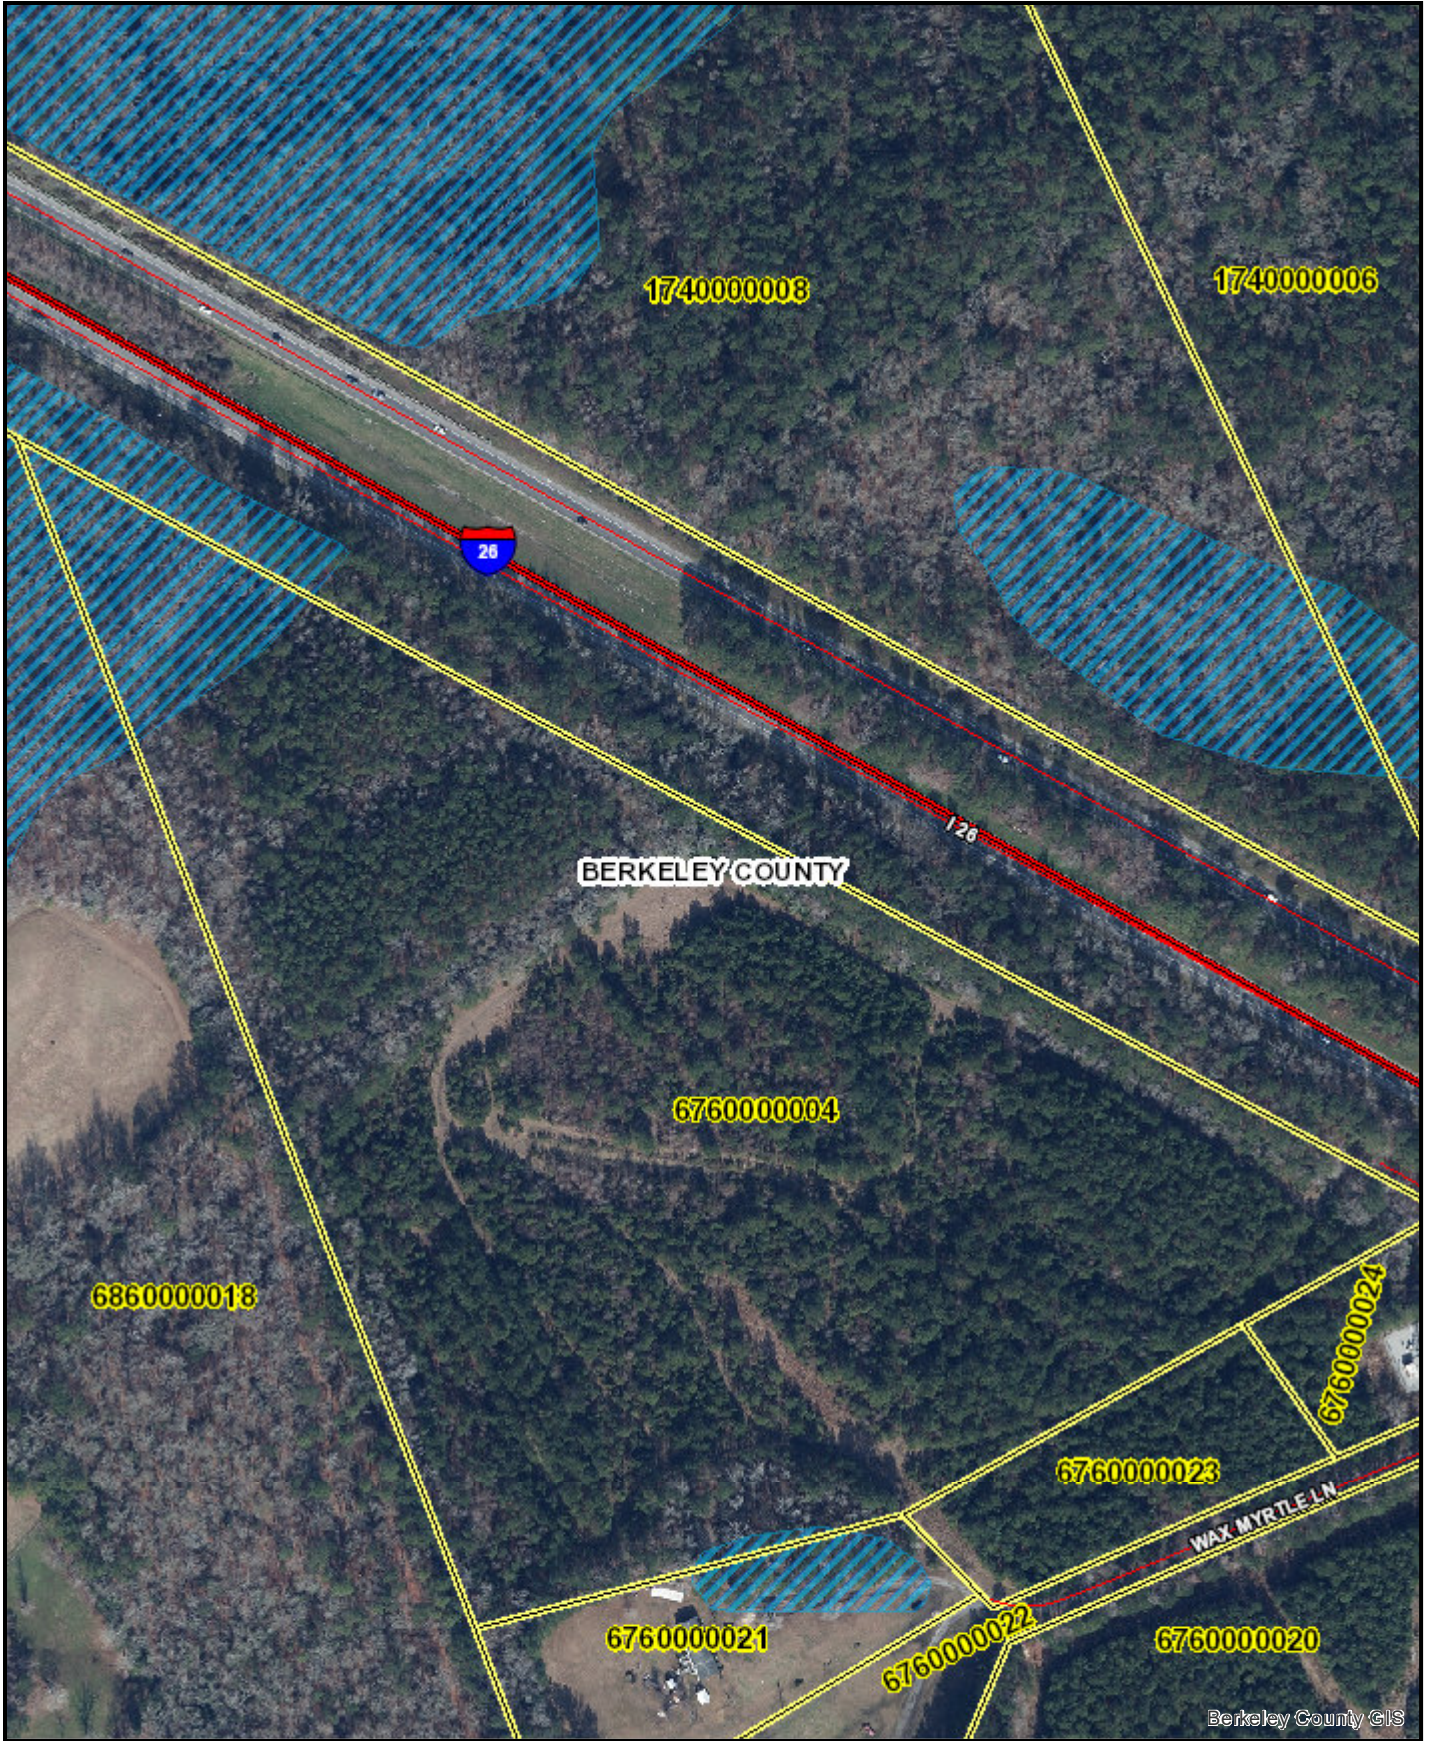

Berkeley County GIS Online Mapping

1 inch = 250 feet

Date: 3/30/2023

Berkeley County GIS

The county of Berkeley and its GIS Department disclaims accountability for this product and makes no warranty express or implied concerning the accuracy thereof. Responsibility for interpretation and application of this product lies with the user.