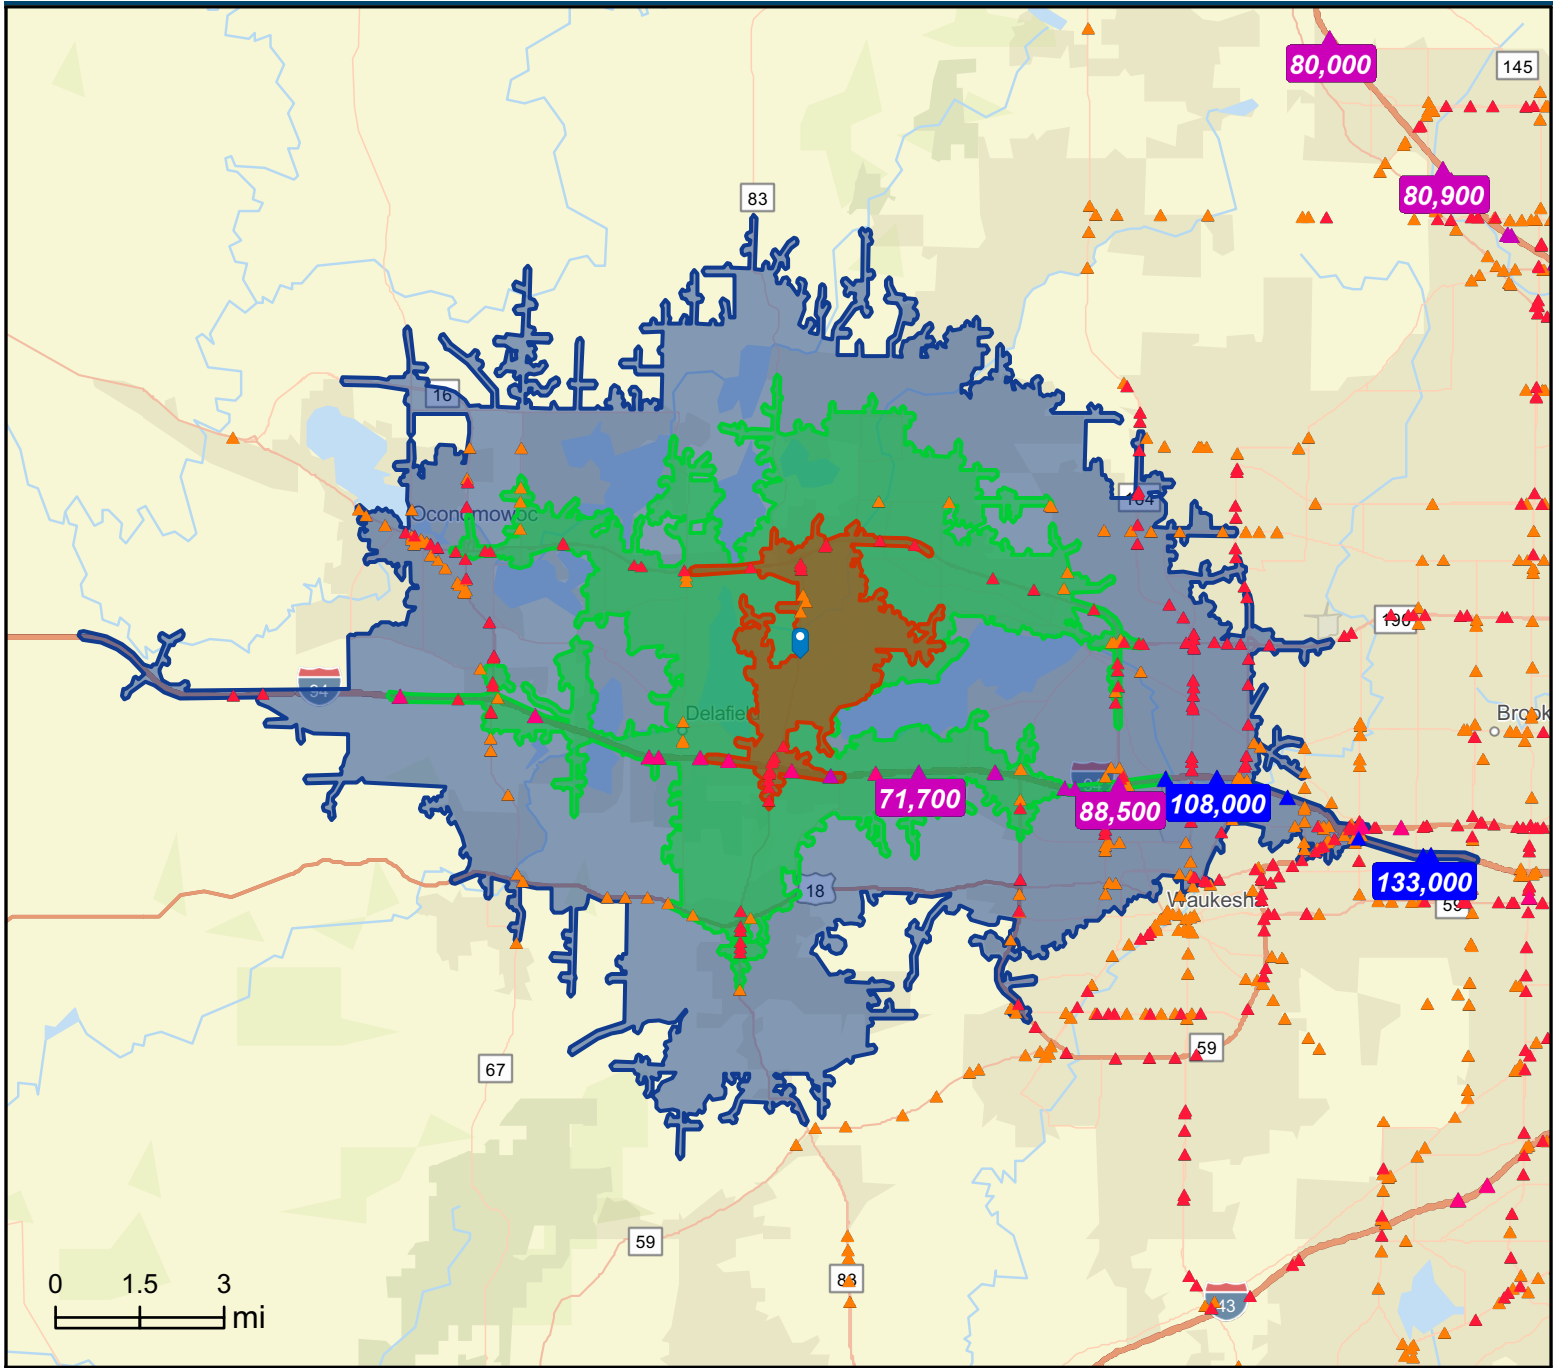

Traffic Count Map

1200 State Road 83, Hartland, Wisconsin, 53029
Drive time: 5, 10, 15 minute radii

Prepared by Esri
Latitude: 43.07966
Longitude: -88.36303

- Average Daily Traffic Volume**
- ▲ Up to 6,000 vehicles per day
 - ▲ 6,001 - 15,000
 - ▲ 15,001 - 30,000
 - ▲ 30,001 - 50,000
 - ▲ 50,001 - 100,000
 - ▲ More than 100,000 per day