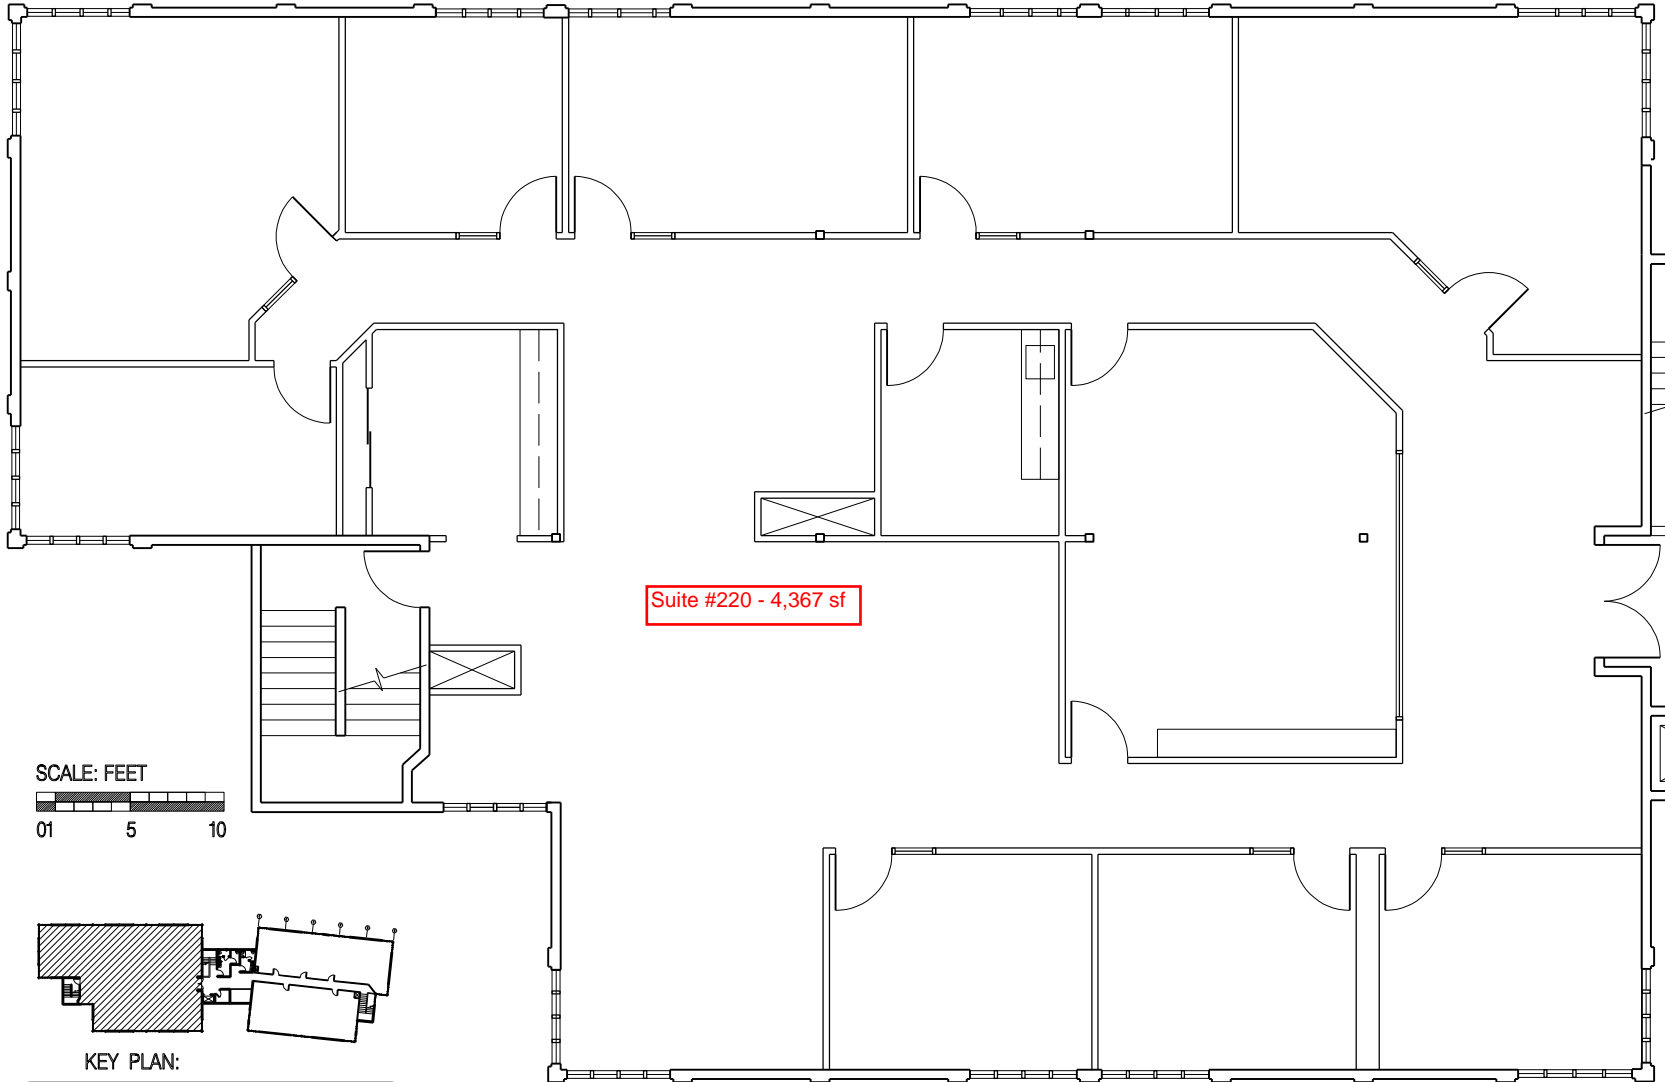

877 YGNACIO VALLEY RD
SUITE 220
WALNUT CREEK, CA

SUITE 220 AS-BUILT PLAN

580 LENNON LANE, WALNUT CREEK CA 94598
TEL 925.934.7778 FAX 925.934.7902 studioark@aol.com

2/27/15

DRAWN:

SAR

SCALE: FEET

KEY PLAN: