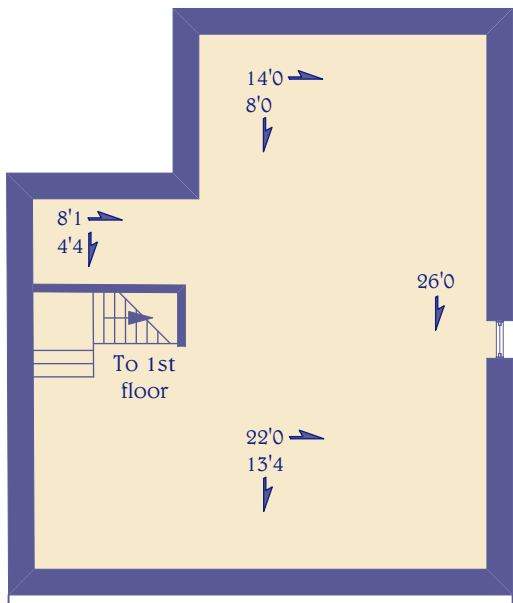

6 Great Rd.  
Acton, MA  
Basement

Total Area = 1174 sq ft

Area = 510 sq ft

Area = 664 sq ft