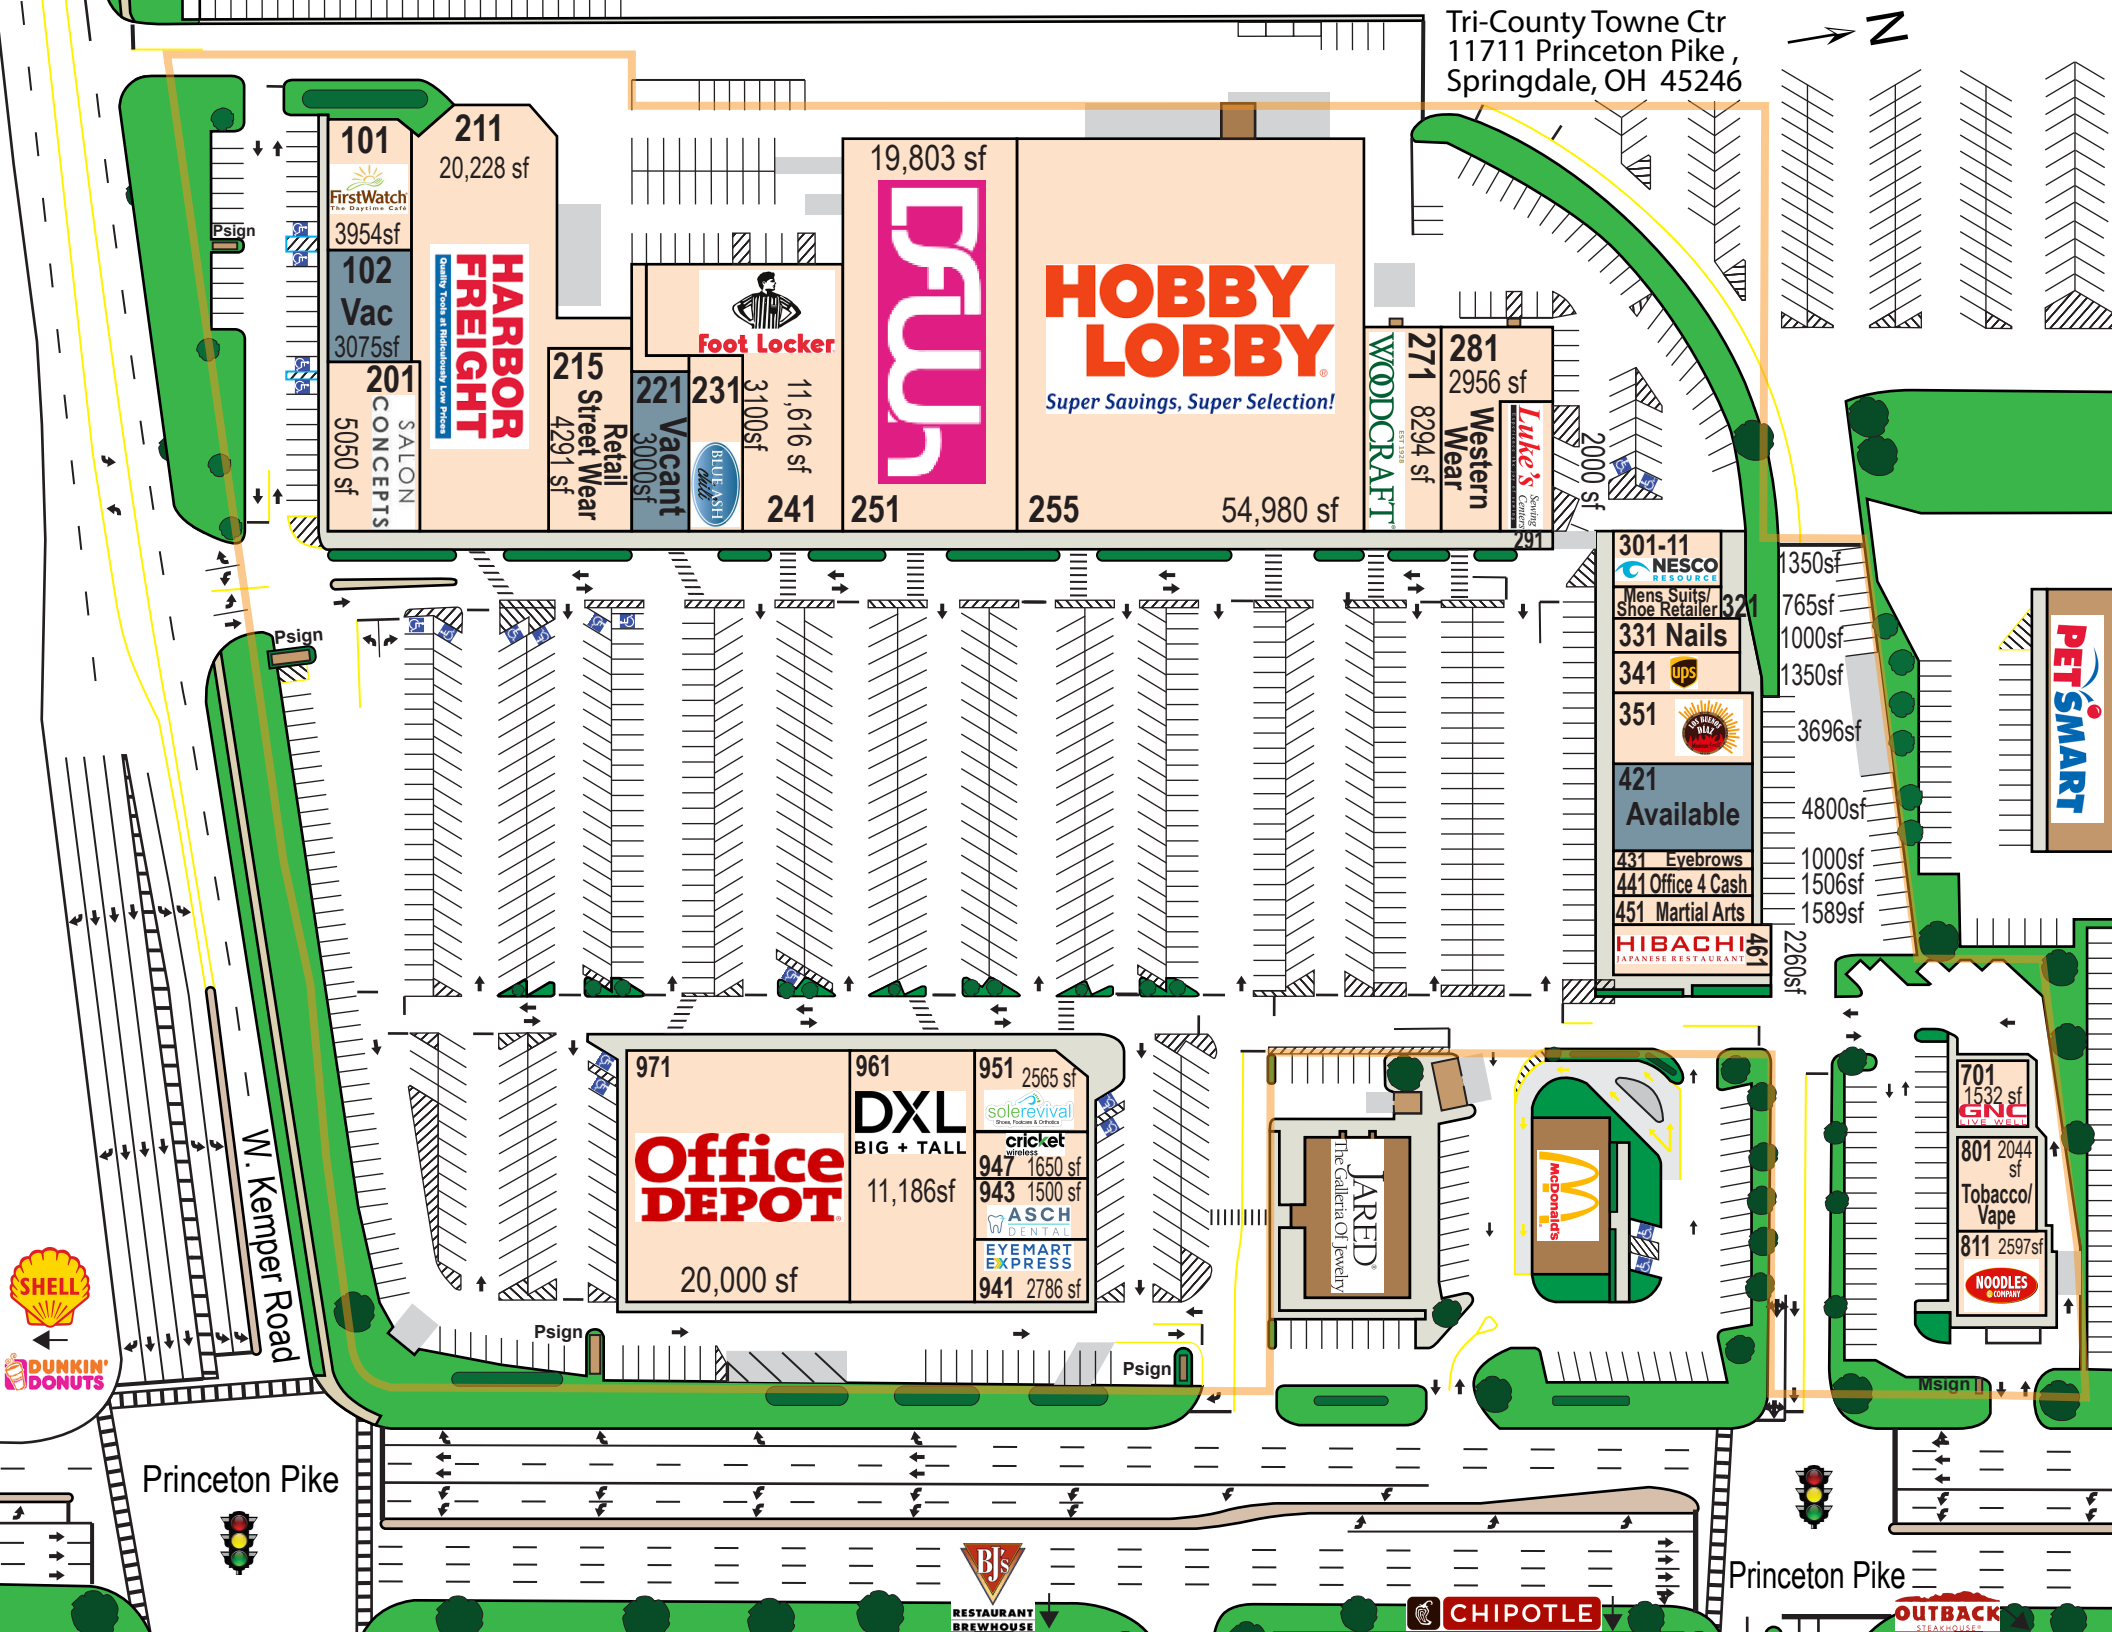

Tri-County Towne Ctr
11711 Princeton Pike,
Springdale, OH 45246

101 211
20,228 sf
FirstWatch
The Daytime Cafe
3954sf
102
Vac
3075sf
201
SALON
CONCEPTS
5050 sf

HARBOR FREIGHT
Quality Tools at Unusually Low Prices

215
Street Wear
4291 sf
Retail

221
Vacant
3000sf

231
3100sf
BLUE ASH

241
11,616 sf

Foot Locker

19,803 sf

FRUITS

HOBBY LOBBY
Super Savings, Super Selection!

251 255 54,980 sf

271 281
8294 sf 2956 sf
WOODCRAFT
Western Wear

291
LUKE'S
Shoe Repair

301-11
NESCO
RESOURCE
765sf
Mens Suits/
Shoe Retailer
321
331 Nails
1000sf
341 ups
1350sf
351
3696sf
421 Available
4800sf
431 Eyebrows
1000sf
441 Office 4 Cash
1506sf
451 Martial Arts
1589sf
HIBACHI
JAPANESE RESTAURANT
461
2260sf

971 961 951
2565 sf
Office DEPOT
20,000 sf
BIG + TALL
11,186sf
solerevival
cricket
947 1650 sf
943 1500 sf
ASCH
DENTAL
EYEMART
EXPRESS
941 2786 sf

JARED
The Galleria Of Jewelry

McDonald's

701 1532 sf
GNC
801 2044 sf
Tobacco/
Vape
811 2597sf
NOODLES
Noodles & Company