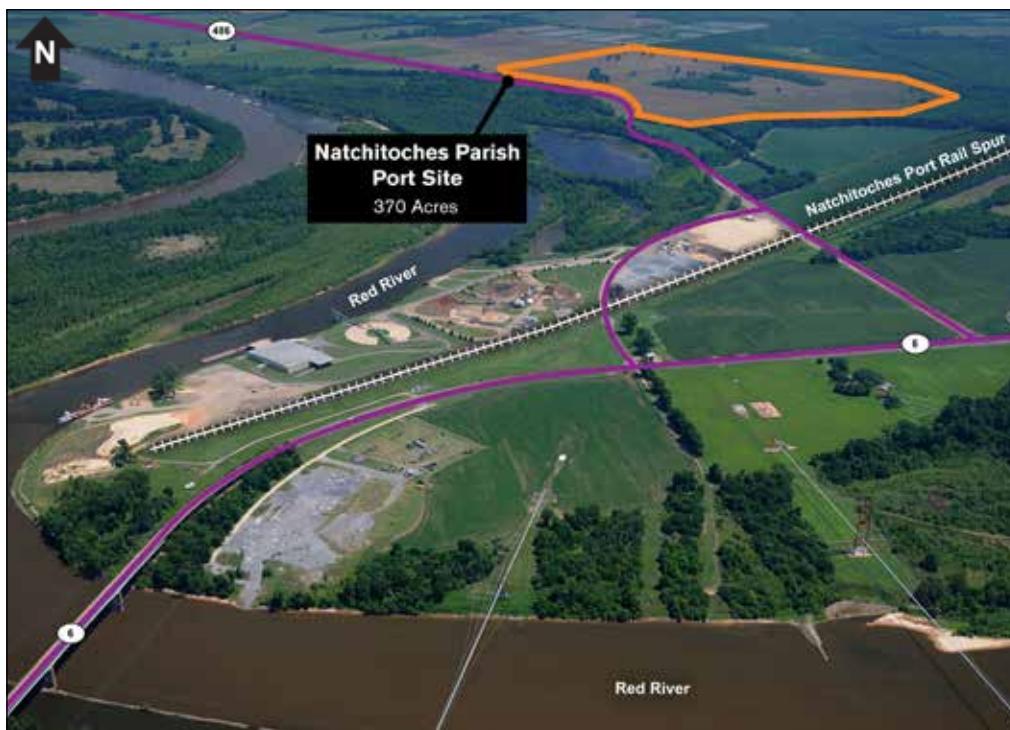

Natchitoches Parish Port Site

5690 LA Hwy 486
Campti, LA 71411

FIND OUT MORE: OpportunityLouisiana.com
800.450.8115