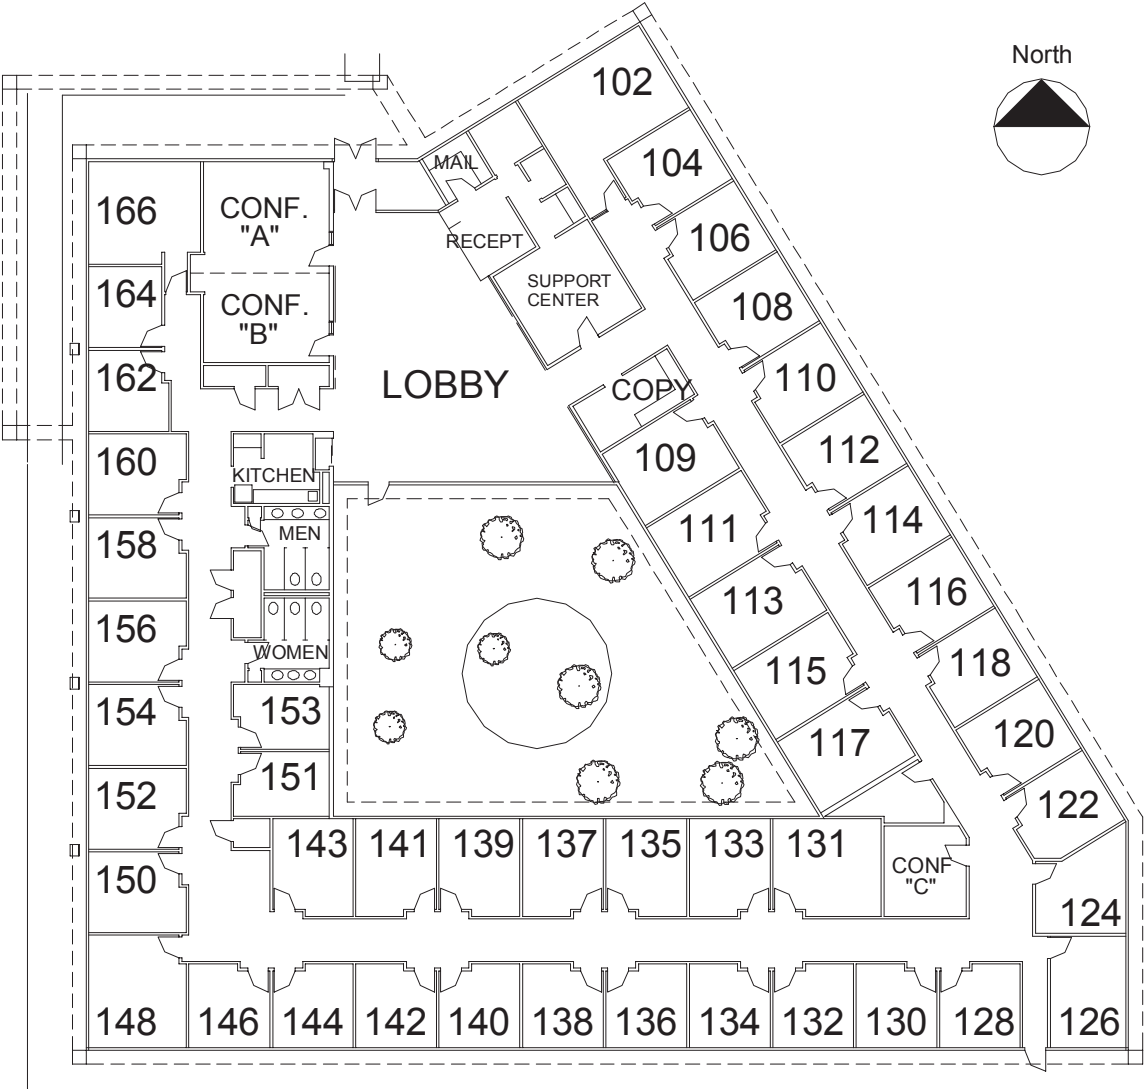

Inside Our Building

Building Amenities

- Meeting Rooms
- Business Services
- Onsite Staff
- Kitchen Area
- Beverage Service