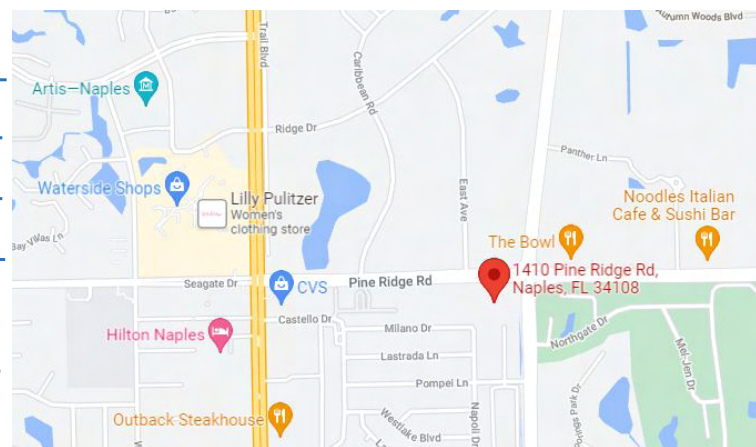

# Goodlette Corners

1410 Pine Ridge Road, Naples, Florida

Join one of the most successful neighborhood shopping centers in the area. Tenants include Five Guys, South Street, Nothing Bundt Cakes, Sport Clips and many other popular stores and restaurants.

# Goodlette Corners

1410 Pine Ridge Road, Naples, Florida

- Located on the SW Corner of Pine Ridge and Goodlette Roads
- One of the busiest six lane intersections in Collier County
- Over 60,000 car per day traffic count
- Over 15,000 homes in a two-mile radius of the plaza

Goodlette-Frank Rd.

Pine Ridge Rd.