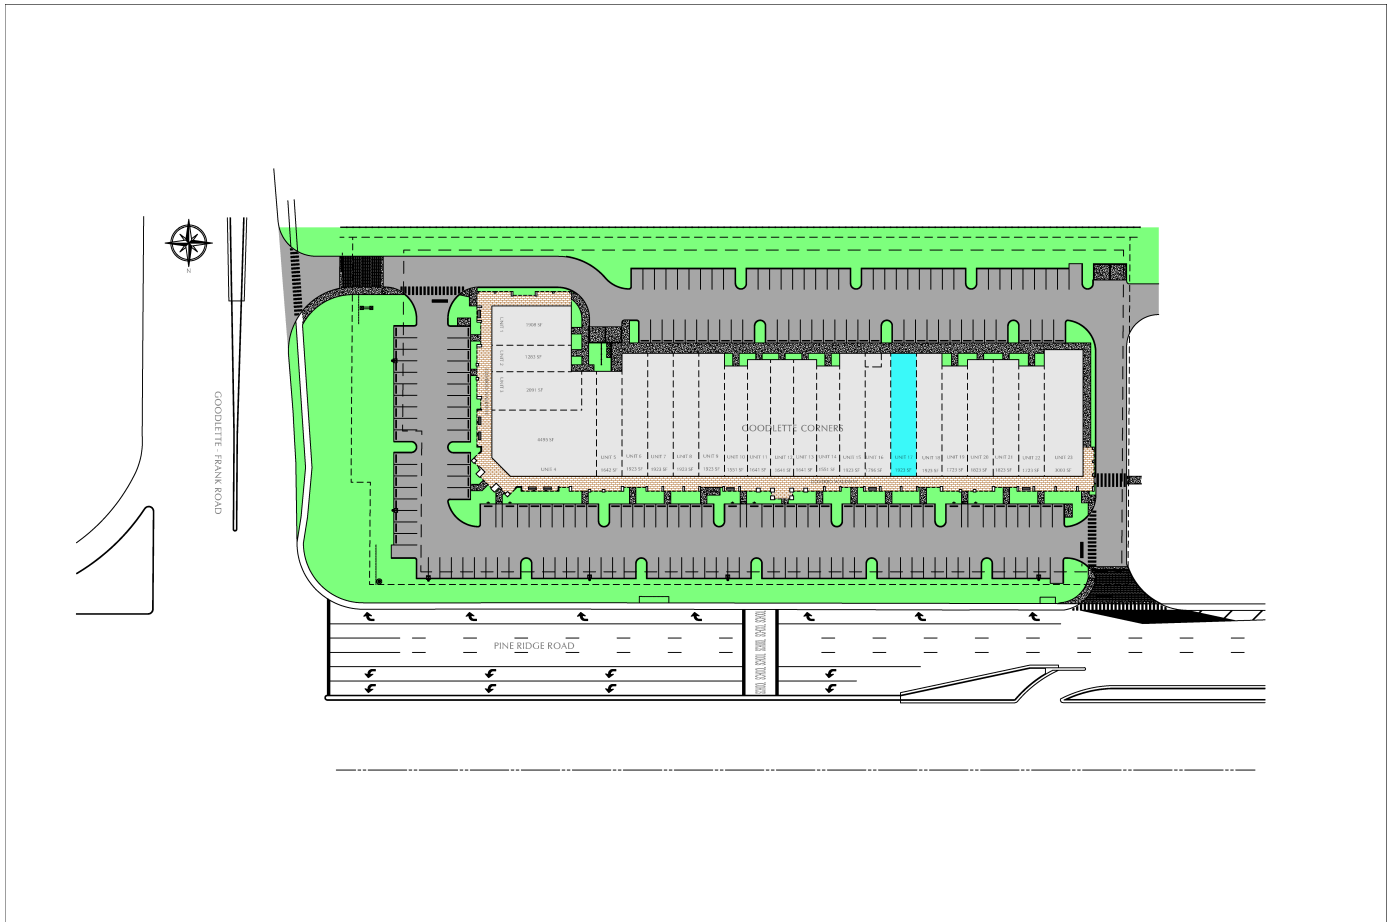

Goodlette Corners

1410 Pine Ridge Road, Naples, Florida