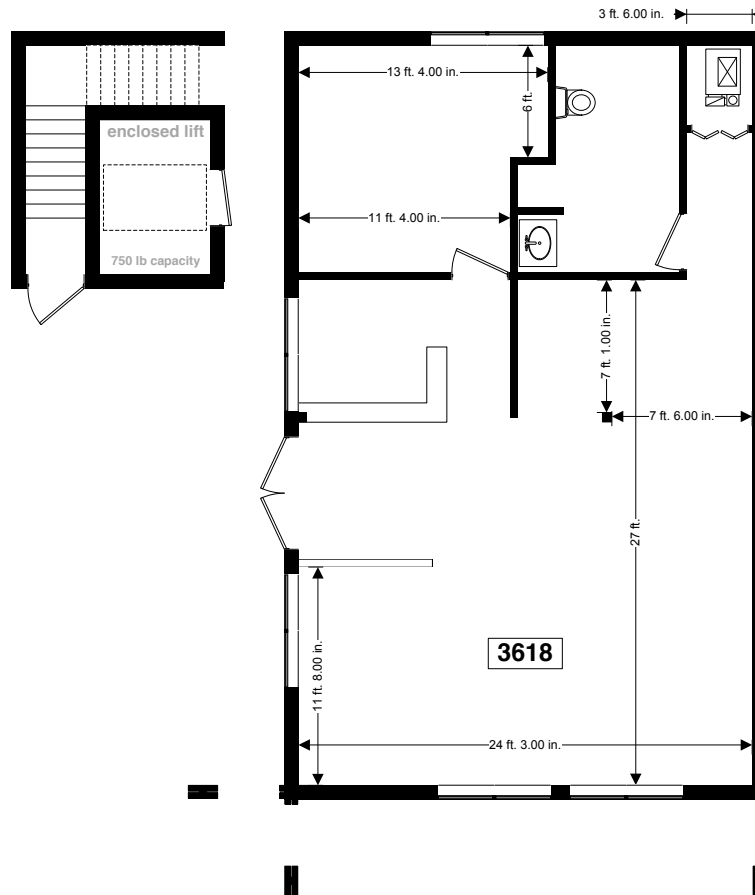

The accuracy of the information is neither expressly or implicitly warranted and is subject to alteration, additions, and/or withdrawal without further notice

<b>3600-20 West 80<sup>th</sup> Lane Merrillville Indiana</b>		SIZE	FSCM NO	DWG NO	REV
DRAWN	Just Floorplans Inc - Chicago	SCALE	1/8" = 1'-0"	SHEET	4 OF 23
ISSUED					

**EXHIBIT A**  
**FLOOR PLAN**

<b>3600-20 West 80<sup>th</sup> Lane Merrillville Indiana</b>		SIZE	FSCM NO	DWG NO	REV
DRAWN	Just Floorplans Inc - Chicago				
ISSUED		SCALE	1/8" = 1'-0"	SHEET	5 OF 23