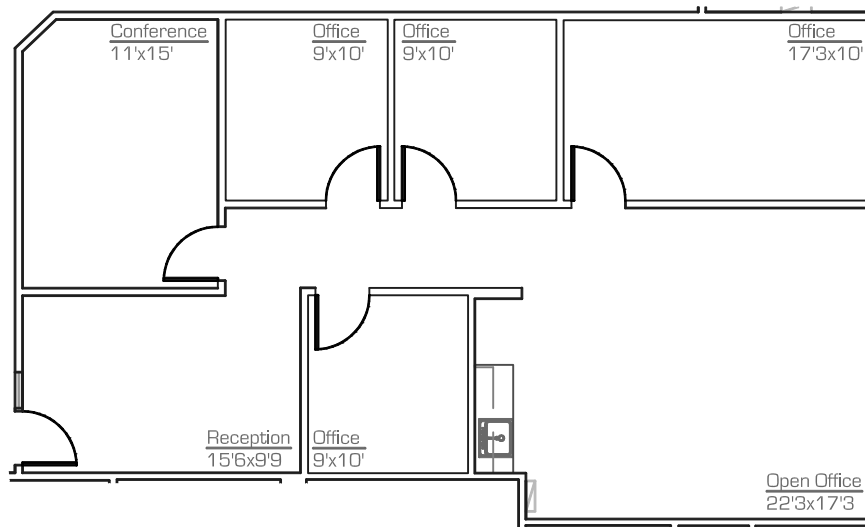

3921 East Baseline Road

Gilbert . Arizona

Suite B002 - 1,431 RSF

As-Built

scale: nts

February.2020

*All dimensions are approximate at $\pm 3"$

*All information is of general nature

precision**DIMENSIONS**

as-built & design
602. 790. 6412