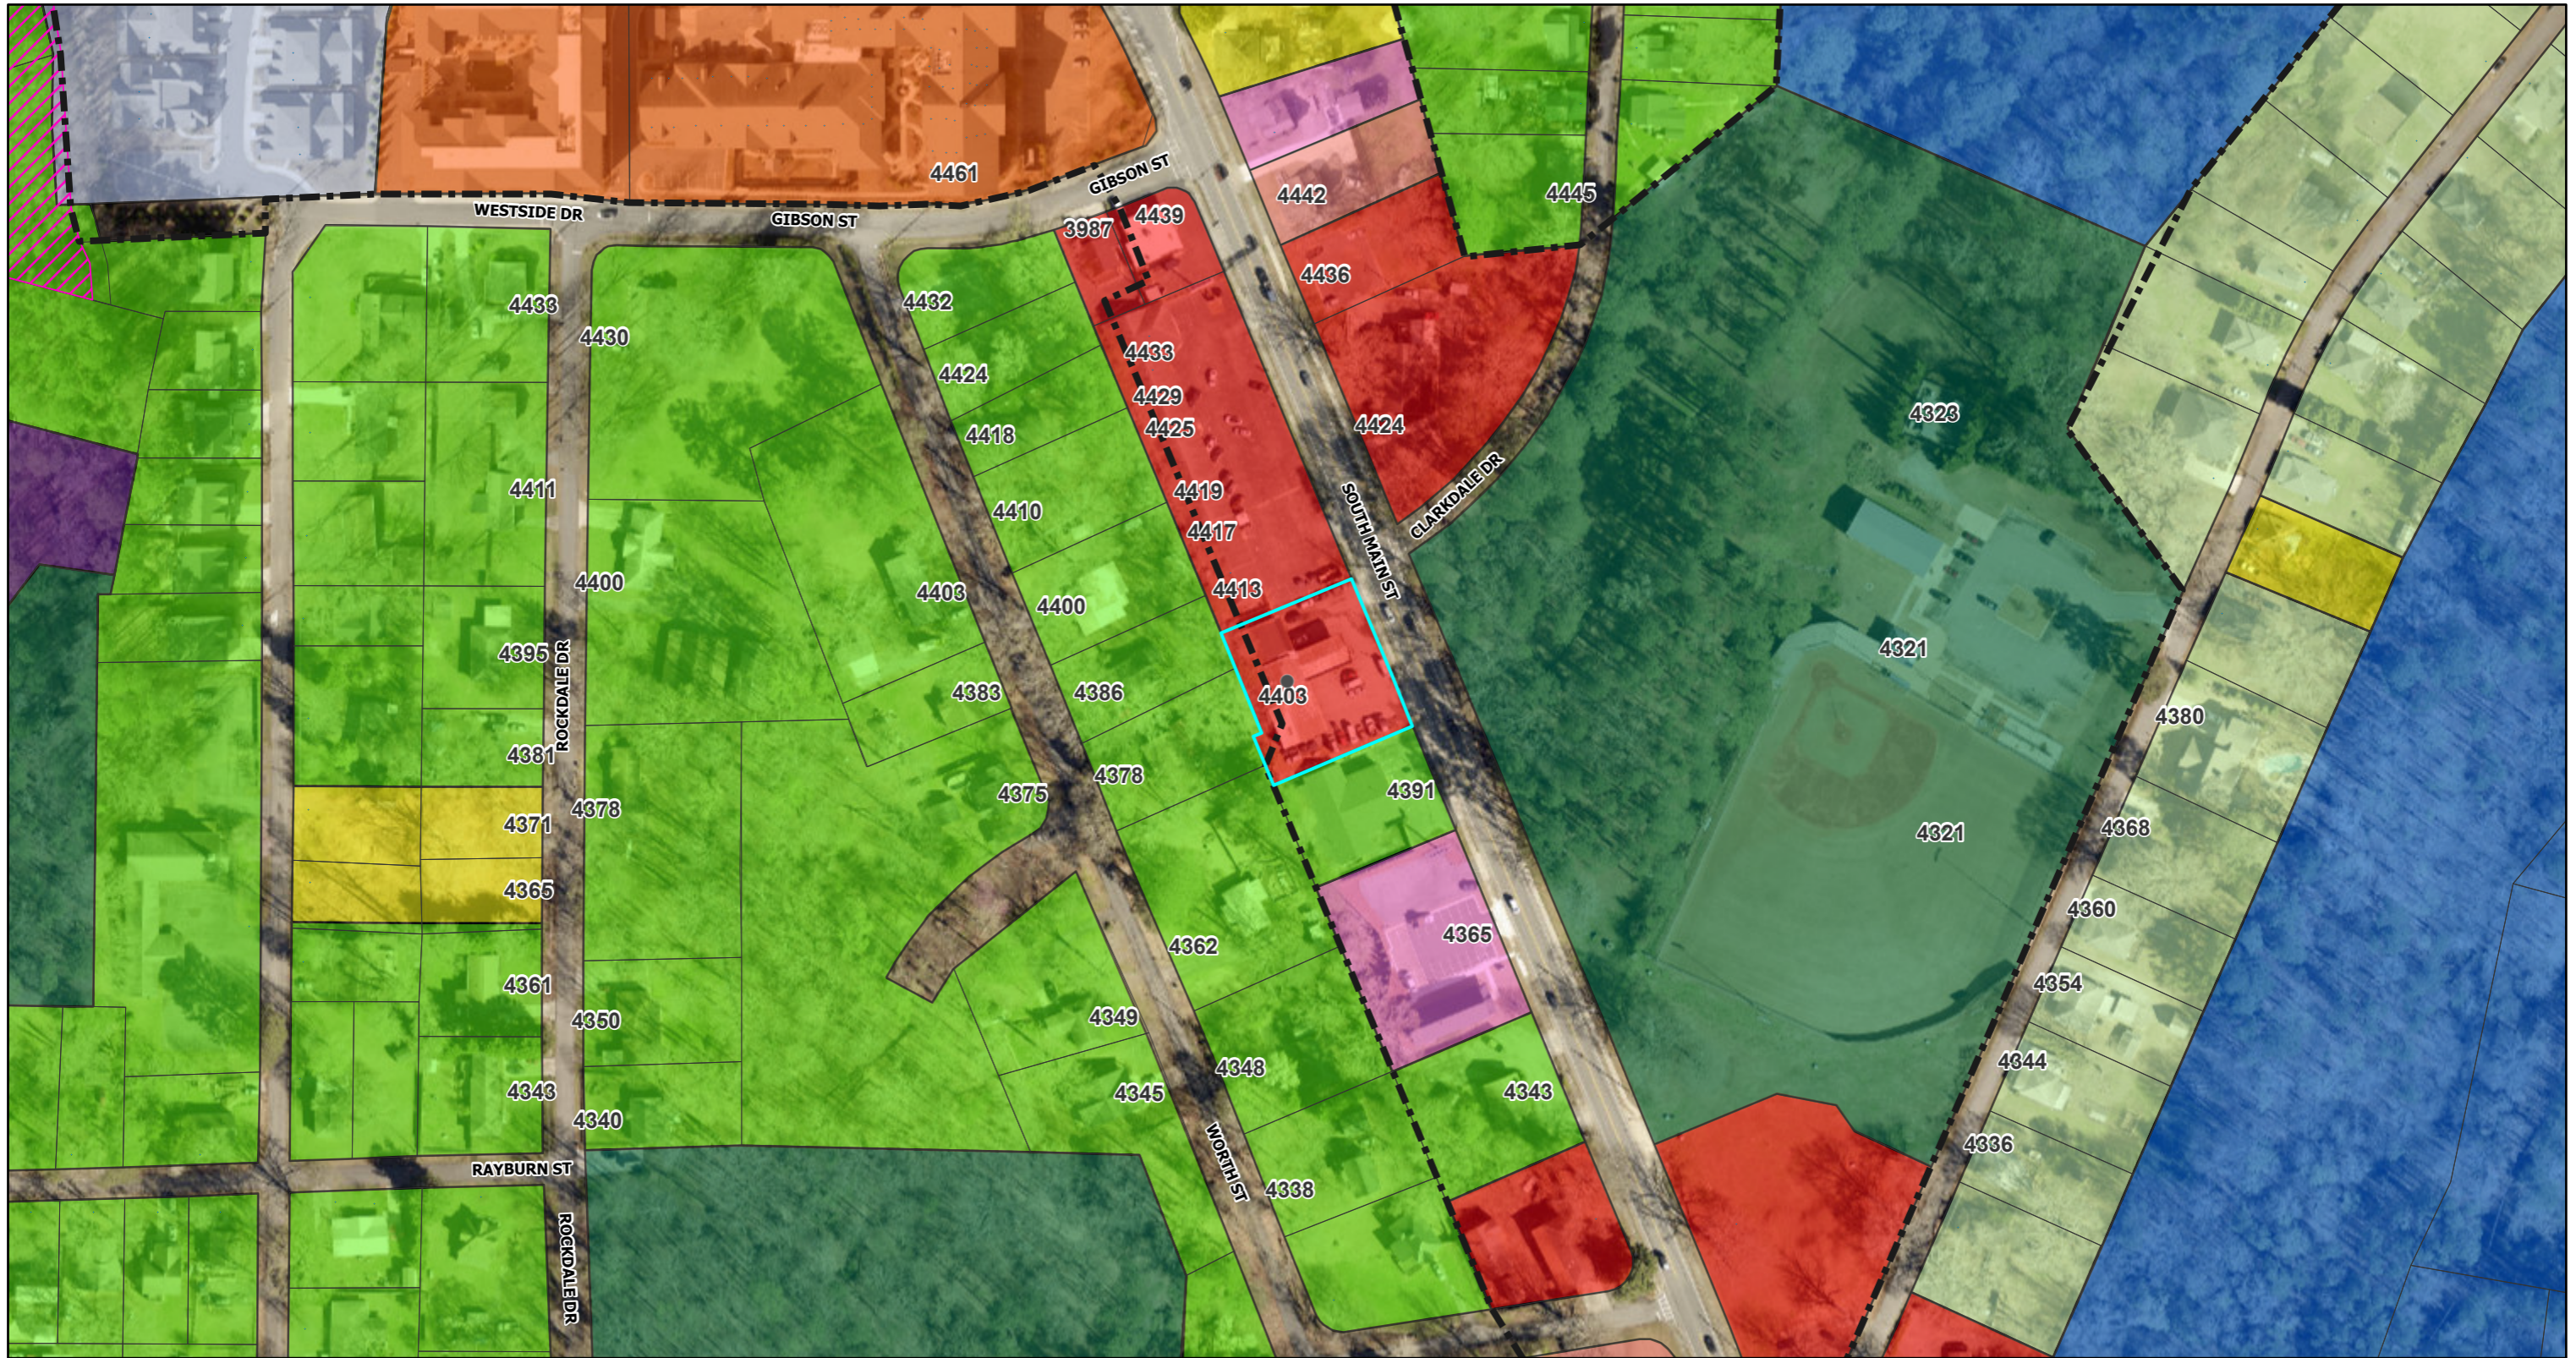

ArcGIS Web Map

10/22/2024, 4:16:17 PM

Acworth City Limits

Site Address

Roads

Downtown Development Authority

Historic Districts Landmarks Layer

Park Street Historic District

Parcels

Zoning

C-1

C-2

LI

MU

OP

PPF

R-1

R-2

R-3

R-5

SLC

1:2,257