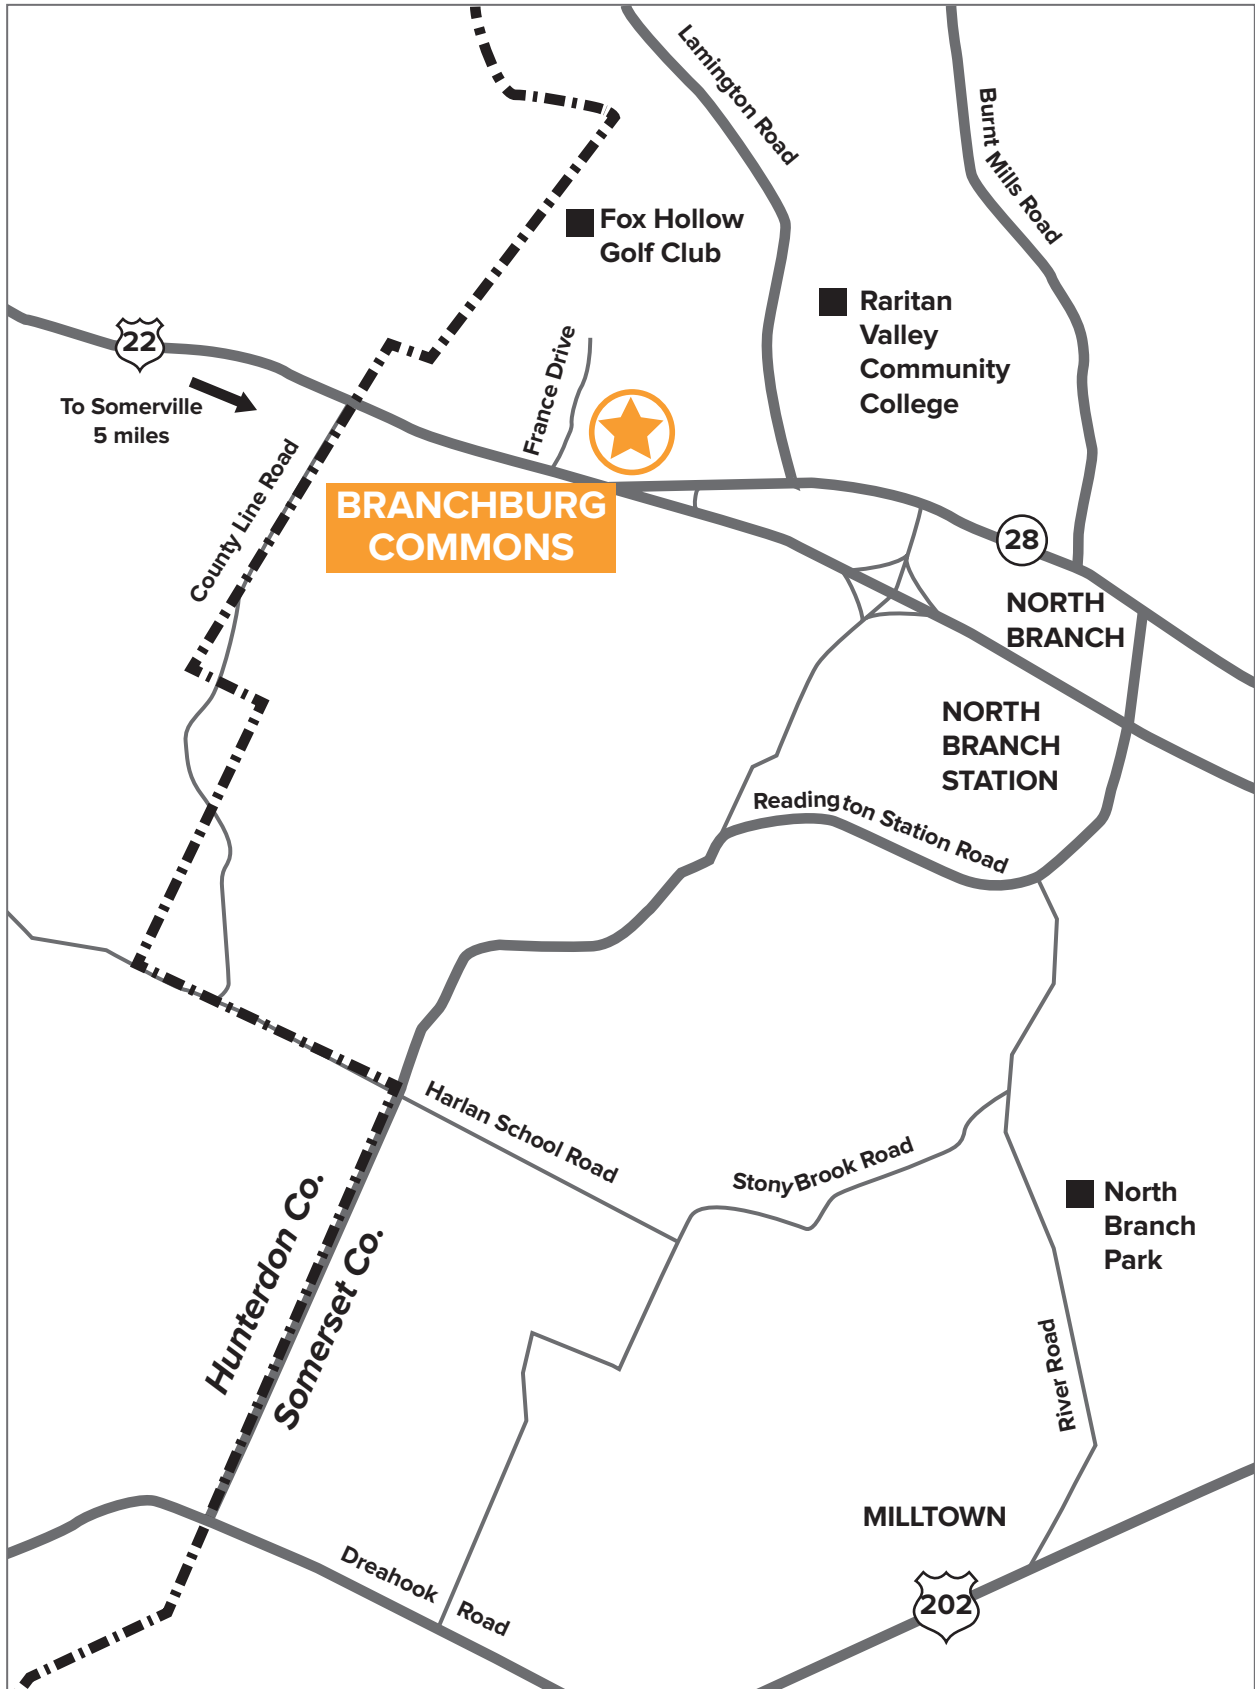

BRANCBURG COMMONS

3322 Route 22 West | Branchburg | Somerset County | New Jersey