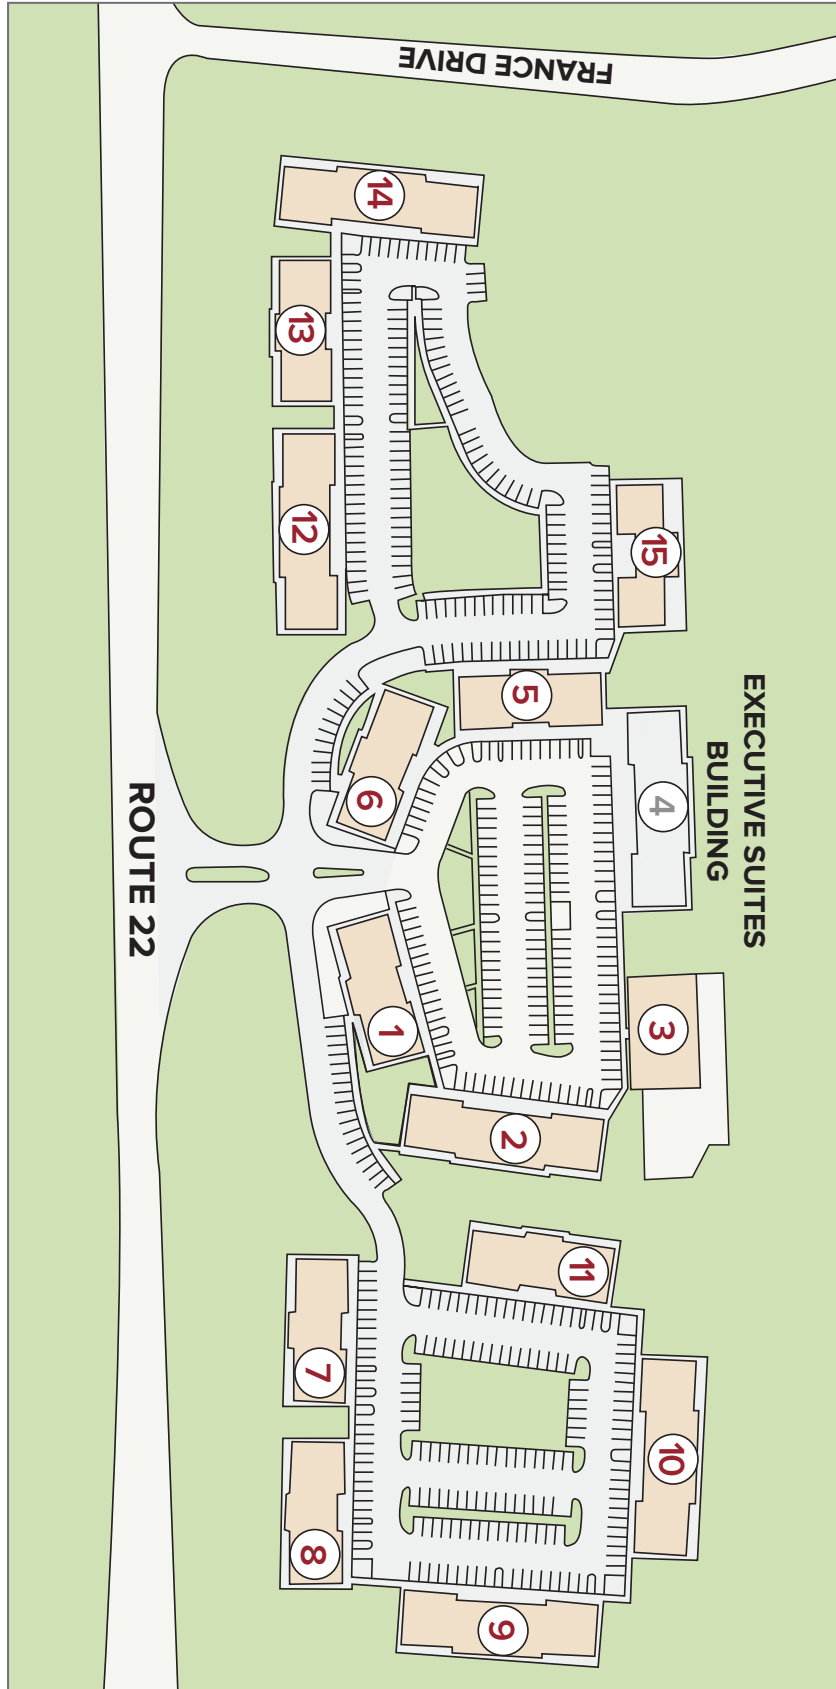

BRANCBURG COMMONS

3322 Route 22 West | Branchburg | Somerset County | New Jersey