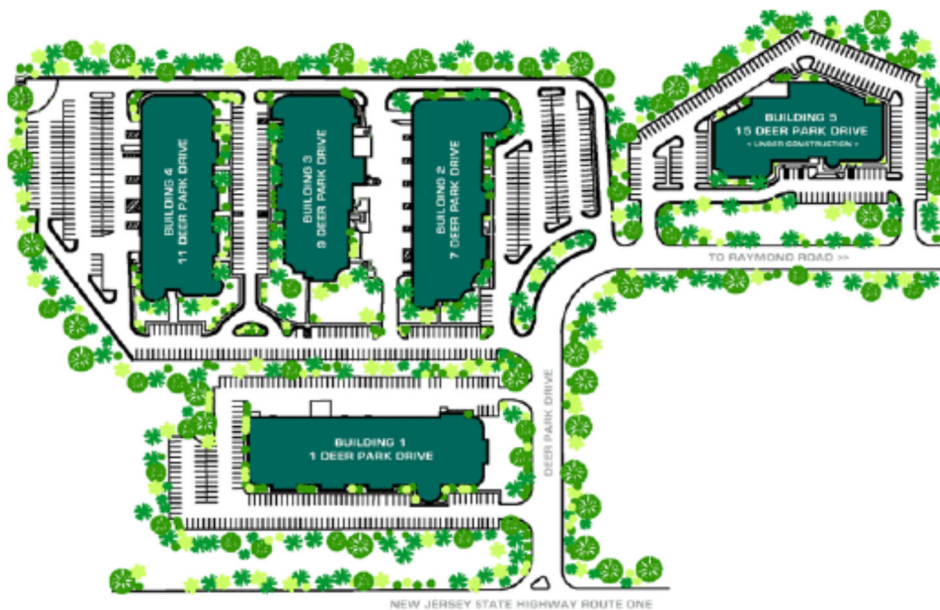

Princeton Corporate Plaza laboratory & research center

inspiring innovation.

who we are

Princeton Corporate Plaza is ideally located in the biotech hub of New Jersey, on the Princeton-Rutgers Route 1 corridor, known as “Einstein Alley.” With easy access to both New York City and Philadelphia, we offer fully furnished lab space for any size company.

Owner-architect Harold Kent sees our 250,000 SF complex as a constantly evolving facility, growing to meet the needs of existing tenants while retaining the capacity to accommodate new companies. At Princeton Corporate Plaza we are committed to investing in the success of our tenants.

Princeton Corporate Plaza laboratory & research center

our science park advantages

what we do

- Fully fit out laboratory & office space
- 24/7 on-site management team
- Custom space design by in-house architectural team
- Ability to expand & sub-divide: 300 sf — 60,000 sf
- Flexible lease lengths & competitive rates
- Home to 80+ scientific companies of all sizes & areas of research
- Adjacent hotel for traveling guests
- Beautiful park setting

Princeton Corporate Plaza laboratory & research center

news & developments

new 60,000sf facility planned for 2023

Due to the expansion requirements of our tenants and the demand for space from new clients, construction has started on our 5th building – a new 60,000 sf laboratory facility