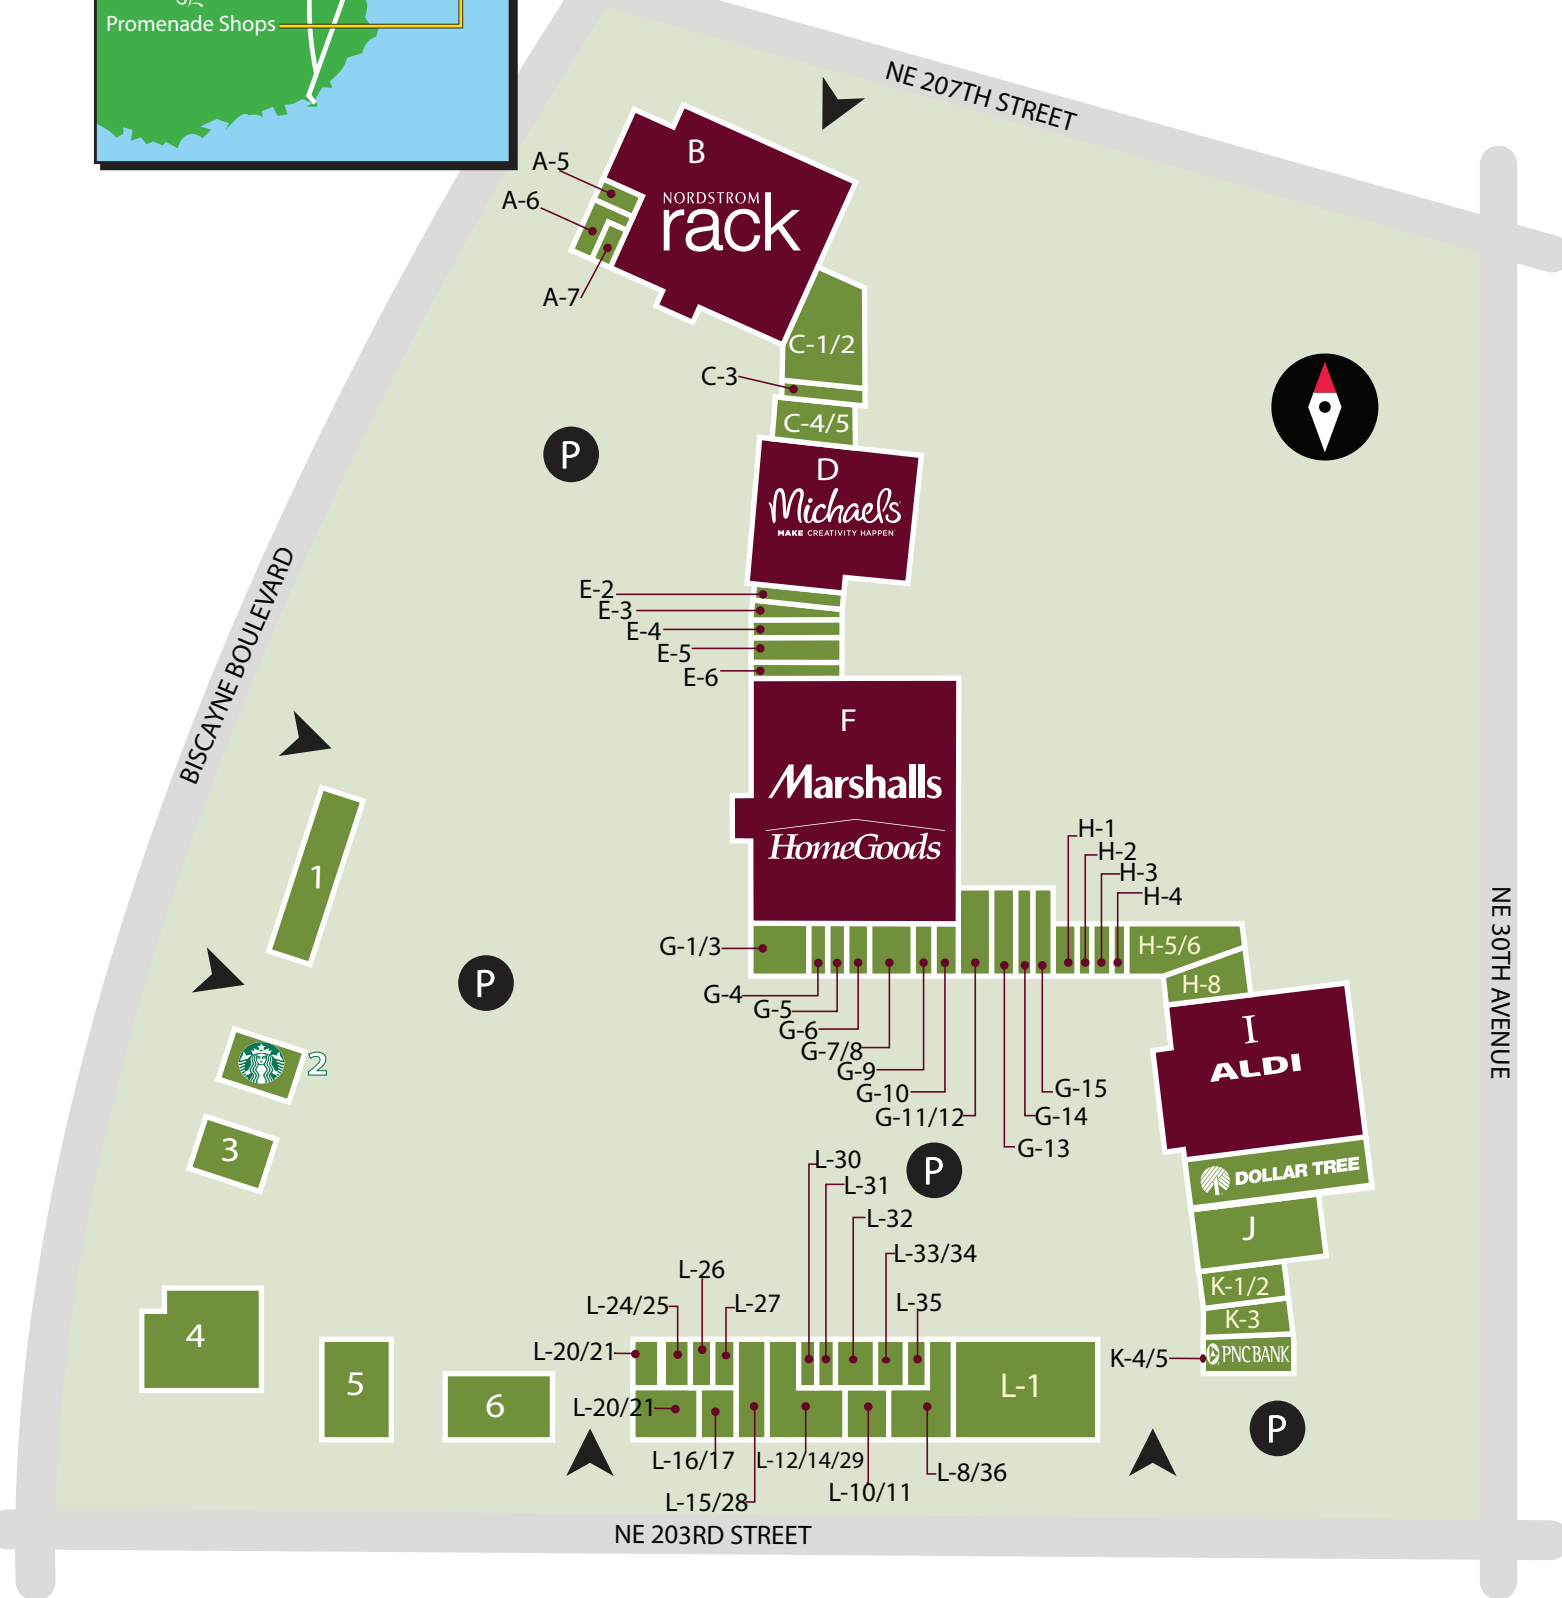

GUMBERG

ASSET MANAGEMENT CORP.

For Leasing Information, contact us at 954-537-2700