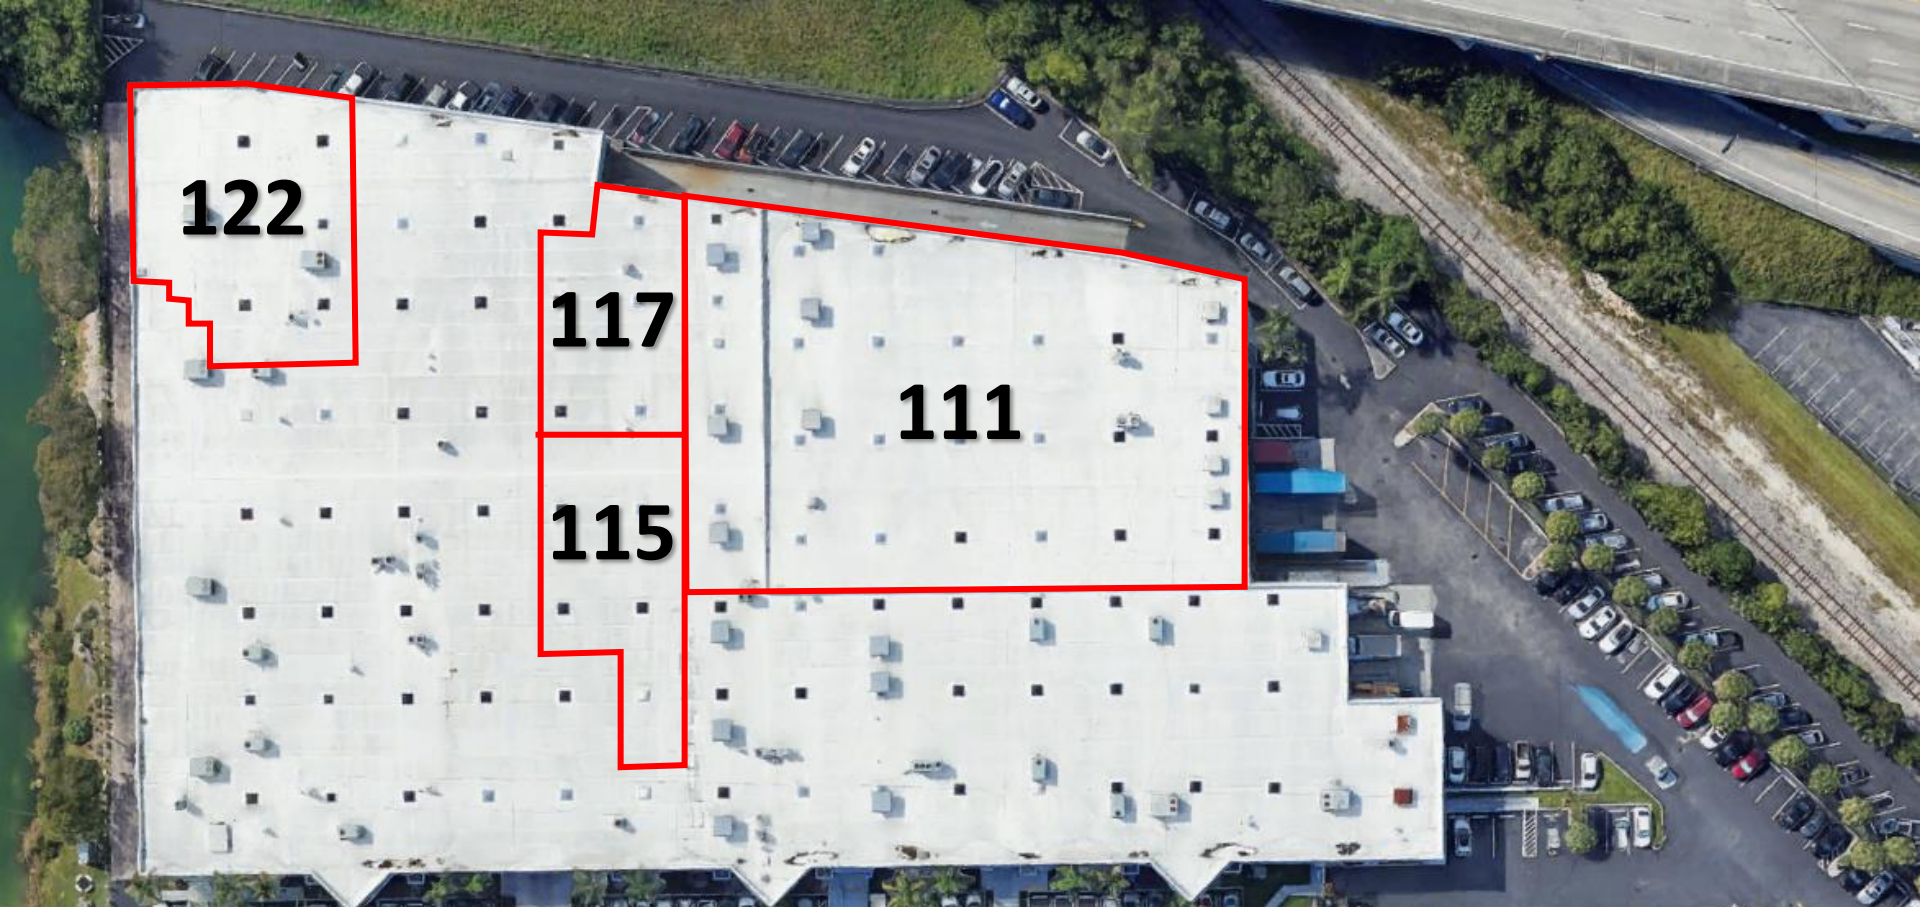

122

117

111

115

AVAILABLE SPACE FOR LEASE

Suite	Total Sq Ft	Office	Warehouse	Price per Sq Ft
111	37,308	6,734	30,574	$24.50
115	5,614	614	5,000	$26.00
117	4,766	0	4,766	$22.00
122	10,737	703	10,034	$22.00

Availability

5000 SW 75th AVENUE | MIAMI, FL 33155

Joseph Weston
Scott Weston
305.264.9661

jweston@madduxco.com