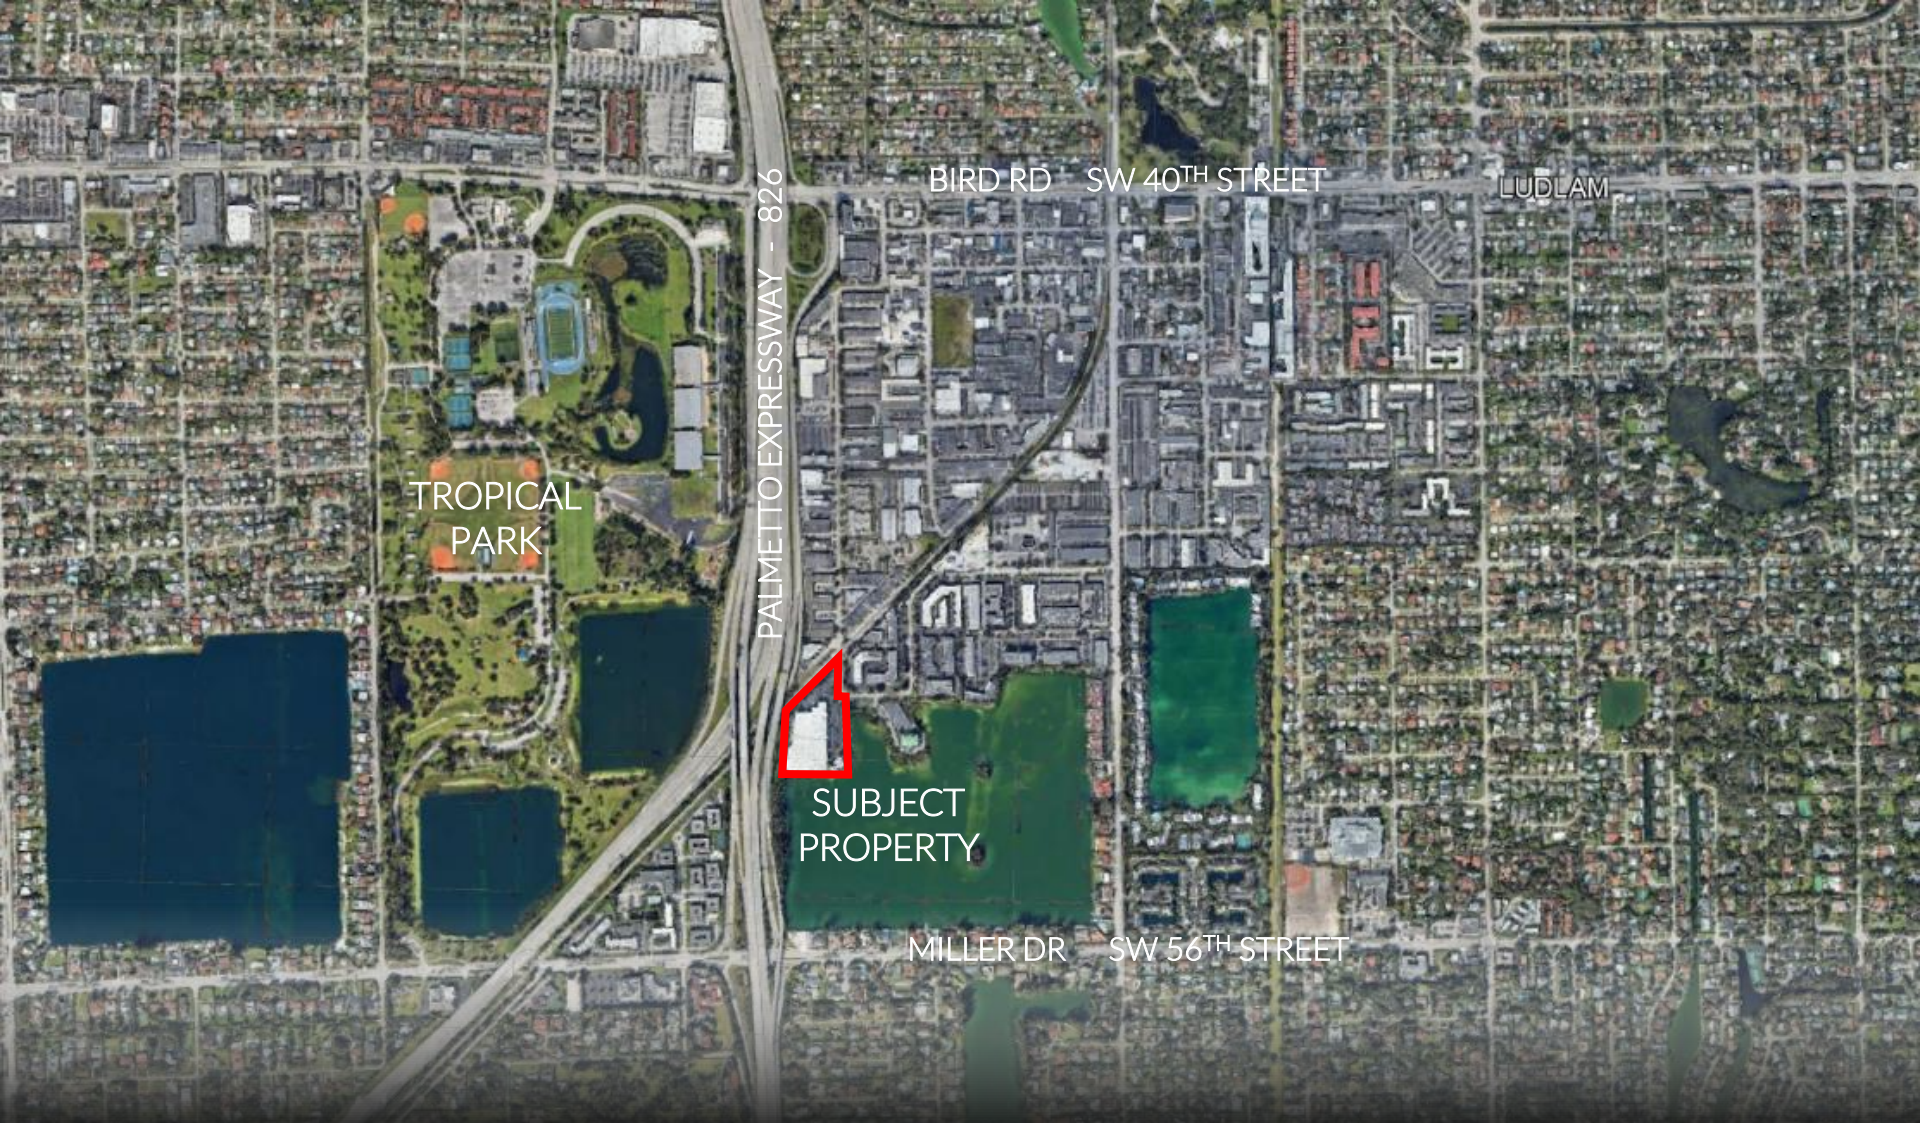

BIRD ROAD ARTS AND INDUSTRIAL DISTRICT PREMIER OFFICE SPACE

Centrally located to any location in South Florida
Easy access Via Palmetto (826), The Turnpike, and 847
Minutes from Coral Gables, Pinecrest, and South Miami
Lake-view offices with Floor to ceiling glass views of Marina Lake

5000 SW 75th AVENUE | MIAMI, FL 33155

Joseph Weston
Scott Weston
305.264.9661
jweston@madduxco.com