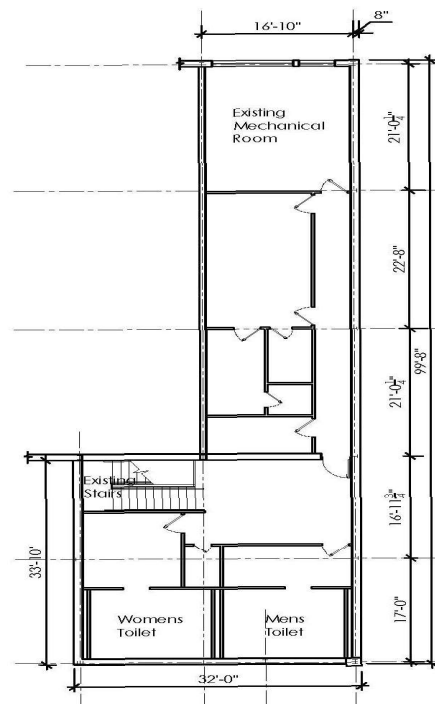

Washington Town Center
249 Pascack Road
Township of Washington, New Jersey

TOWNSHIP OF WASHINGTON, NJ
WASHINGTON TOWN CENTER
AVAILABLE: 8,300 S.F.

GROUND FLOOR PLAN
1/16"=1'-0"
Area = 8,302 S.F.

MEZZANINE PLAN
1/16"=1'-0"
Area = 2,253 S.F.