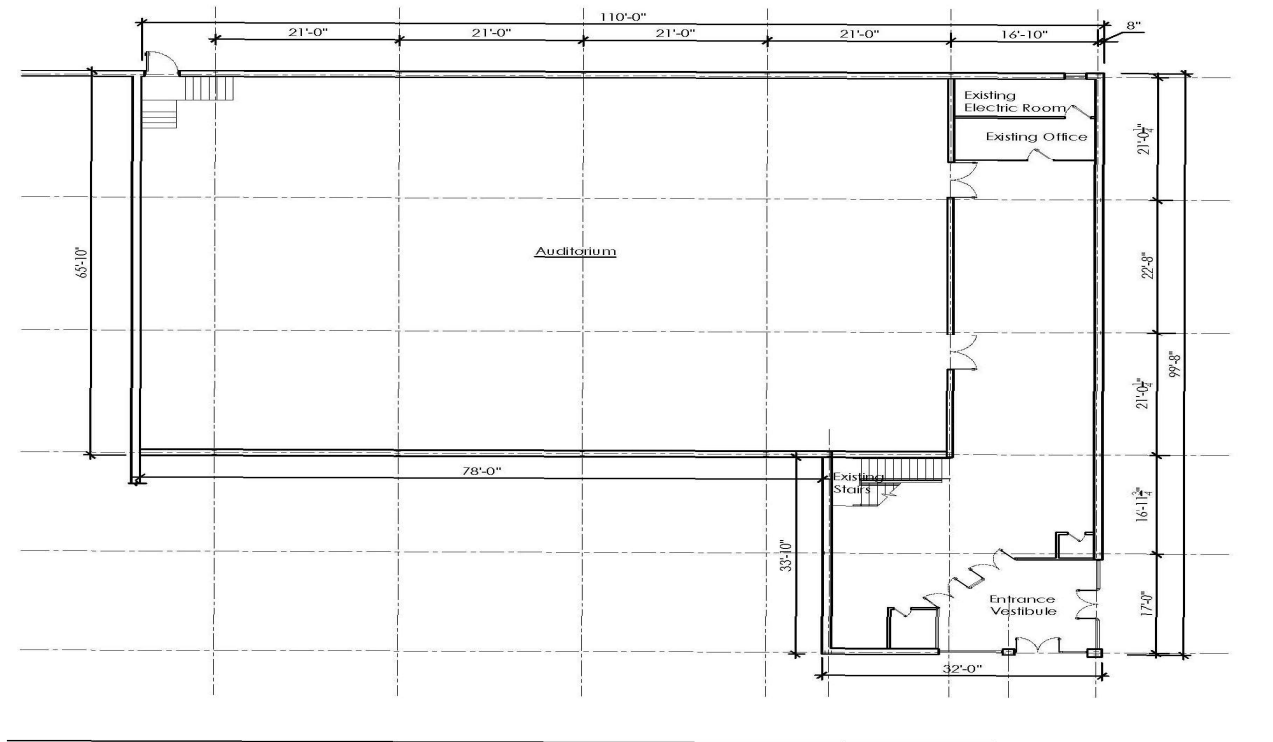

Washington Town Center
249 Pascack Road
Township of Washington, New Jersey

TOWNSHIP OF WASHINGTON, NJ
WASHINGTON TOWN CENTER
AVAILABLE: 8,300 S.F.

GROUND FLOOR PLAN
1/16"=1'-0"
Area = 8,302 S.F.

MEZZANINE PLAN
1/16"=1'-0"
Area = 2,253 S.F.