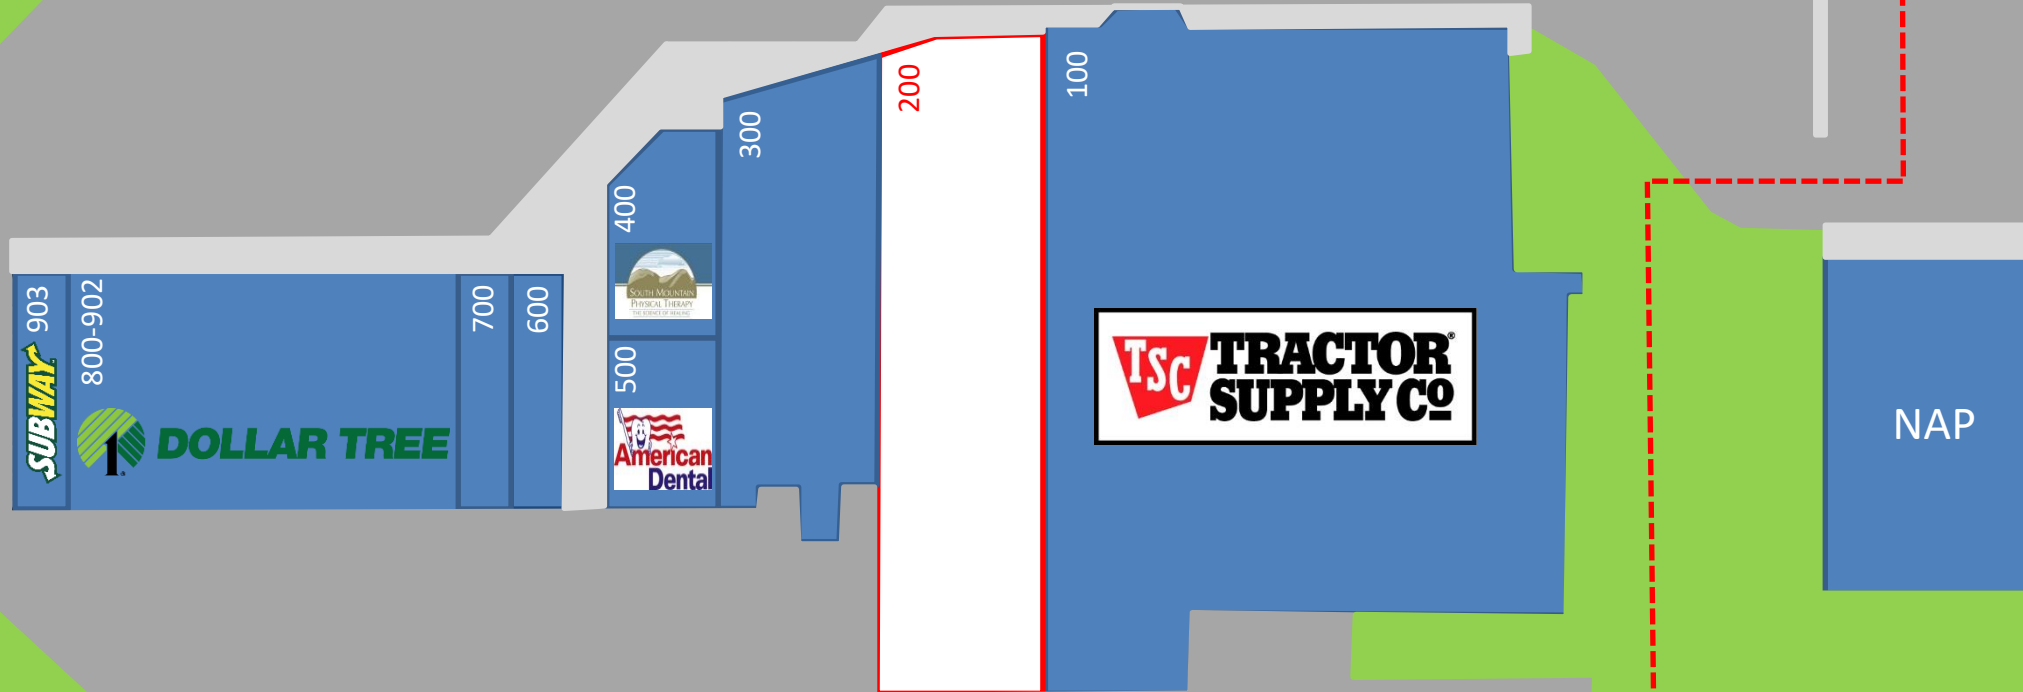

## PROPERTY HIGHLIGHTS

- Sinking Spring Plaza is a 74,000+/- SF, multi-tenant retail shopping center located in the heart of the Sinking Spring, PA area.
- Located at the intersection of Penn Avenue (Route 422) and Krick Lane, the Center benefits from two (2) signalized lights, making for convenient ingress and egress.
- Major area retailers include - Fecera's Furniture, Redner's Market, Rite Aid and Wine & Spirits, Ace Hardware, Starbucks, Sheetz, Popeyes and Members 1<sup>st</sup> Credit Union.
- Current tenants include: Subway, South Mountain Physical Therapy, American Dental, Barber Shop & Kid Zone.
- In-Line retail space available adjacent to Tractor Supply. **CAN BE SUB-DIVIDED.**

TSC Outdoor Display Area

Suite	Tenant
100	Tractor Supply Co.
200	Available – 12,900+/- SF
300	Kid Zone
400	South Mountain Phys. Therapy
500	American Dental
600	Gango Spa
700	Barber Shop
800-902	Dollar Tree Stores
903	Subway

SUBWAY 903

800-902

DOLLAR TREE

700

600

500

400

300