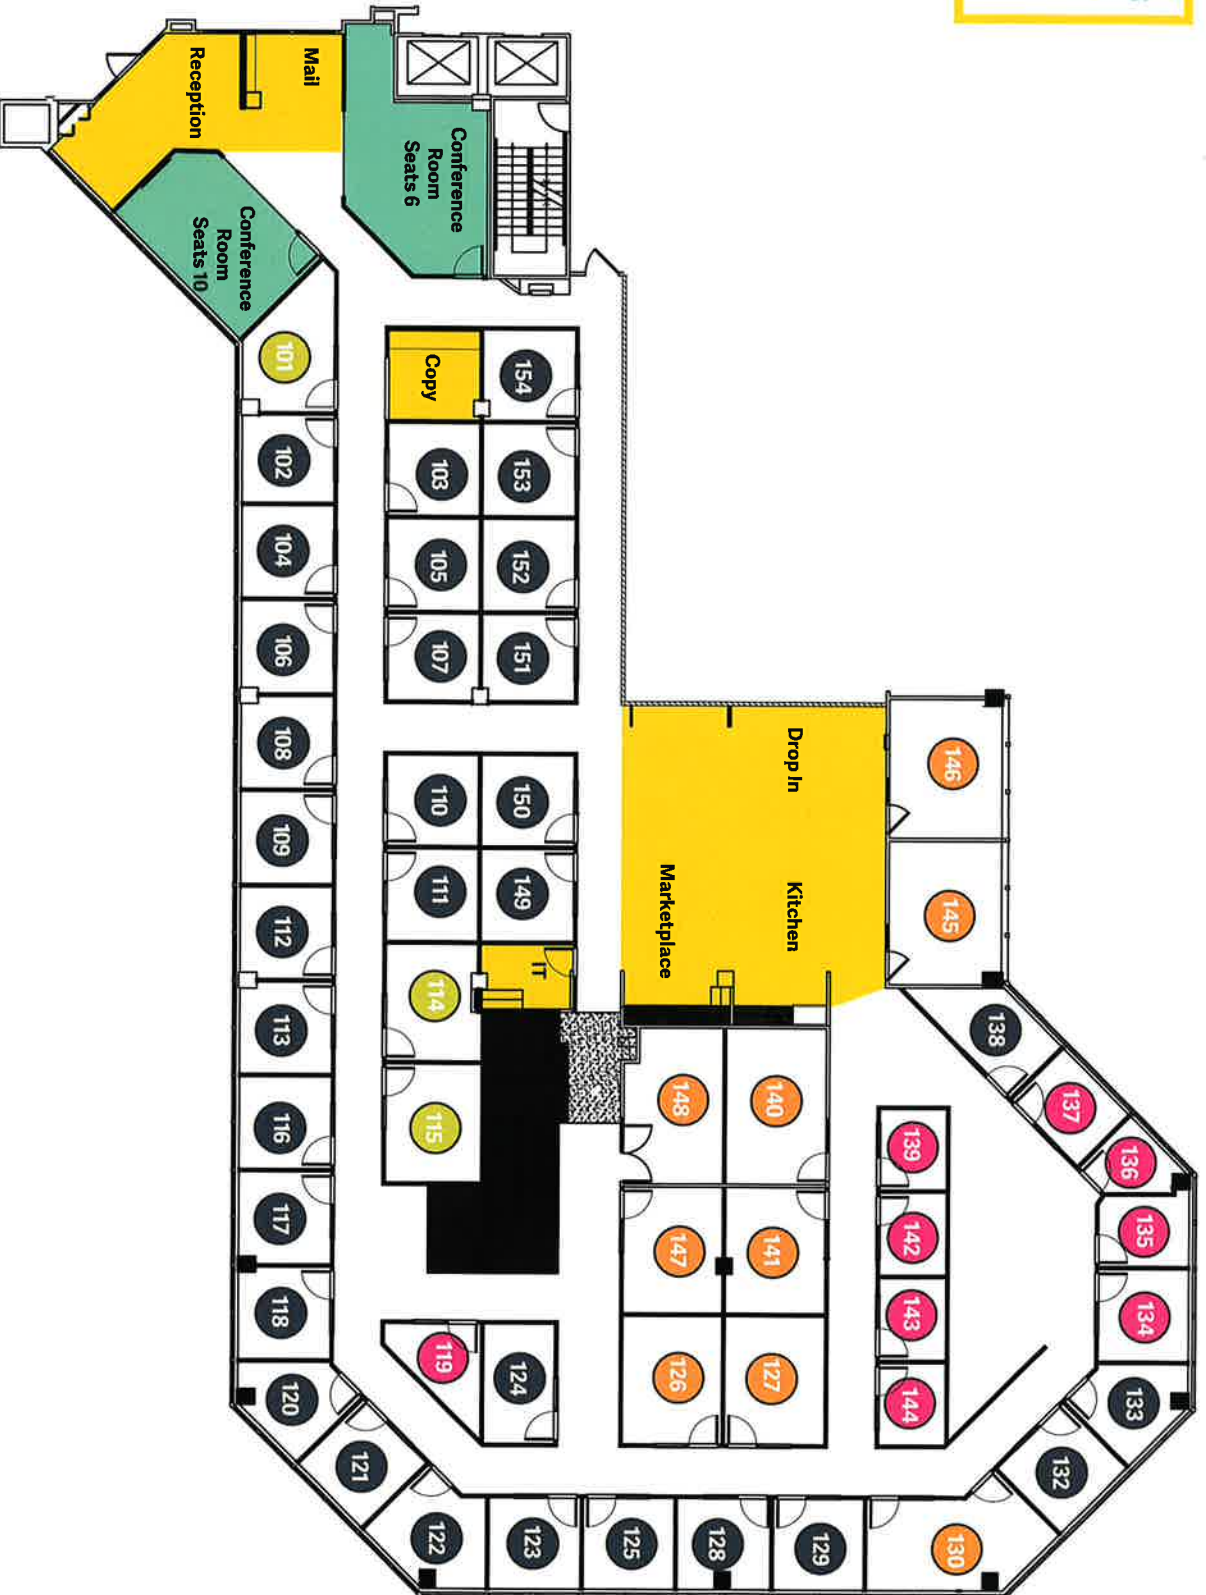

INSPIRED HERE.

- Conference Rooms
- Common Areas
- Small Office
- Medium Office
- Large Office
- Extra Large Office

Bellvue
13555 SE 36th St., Suite 100
Bellevue, WA 98006
429.999.0698