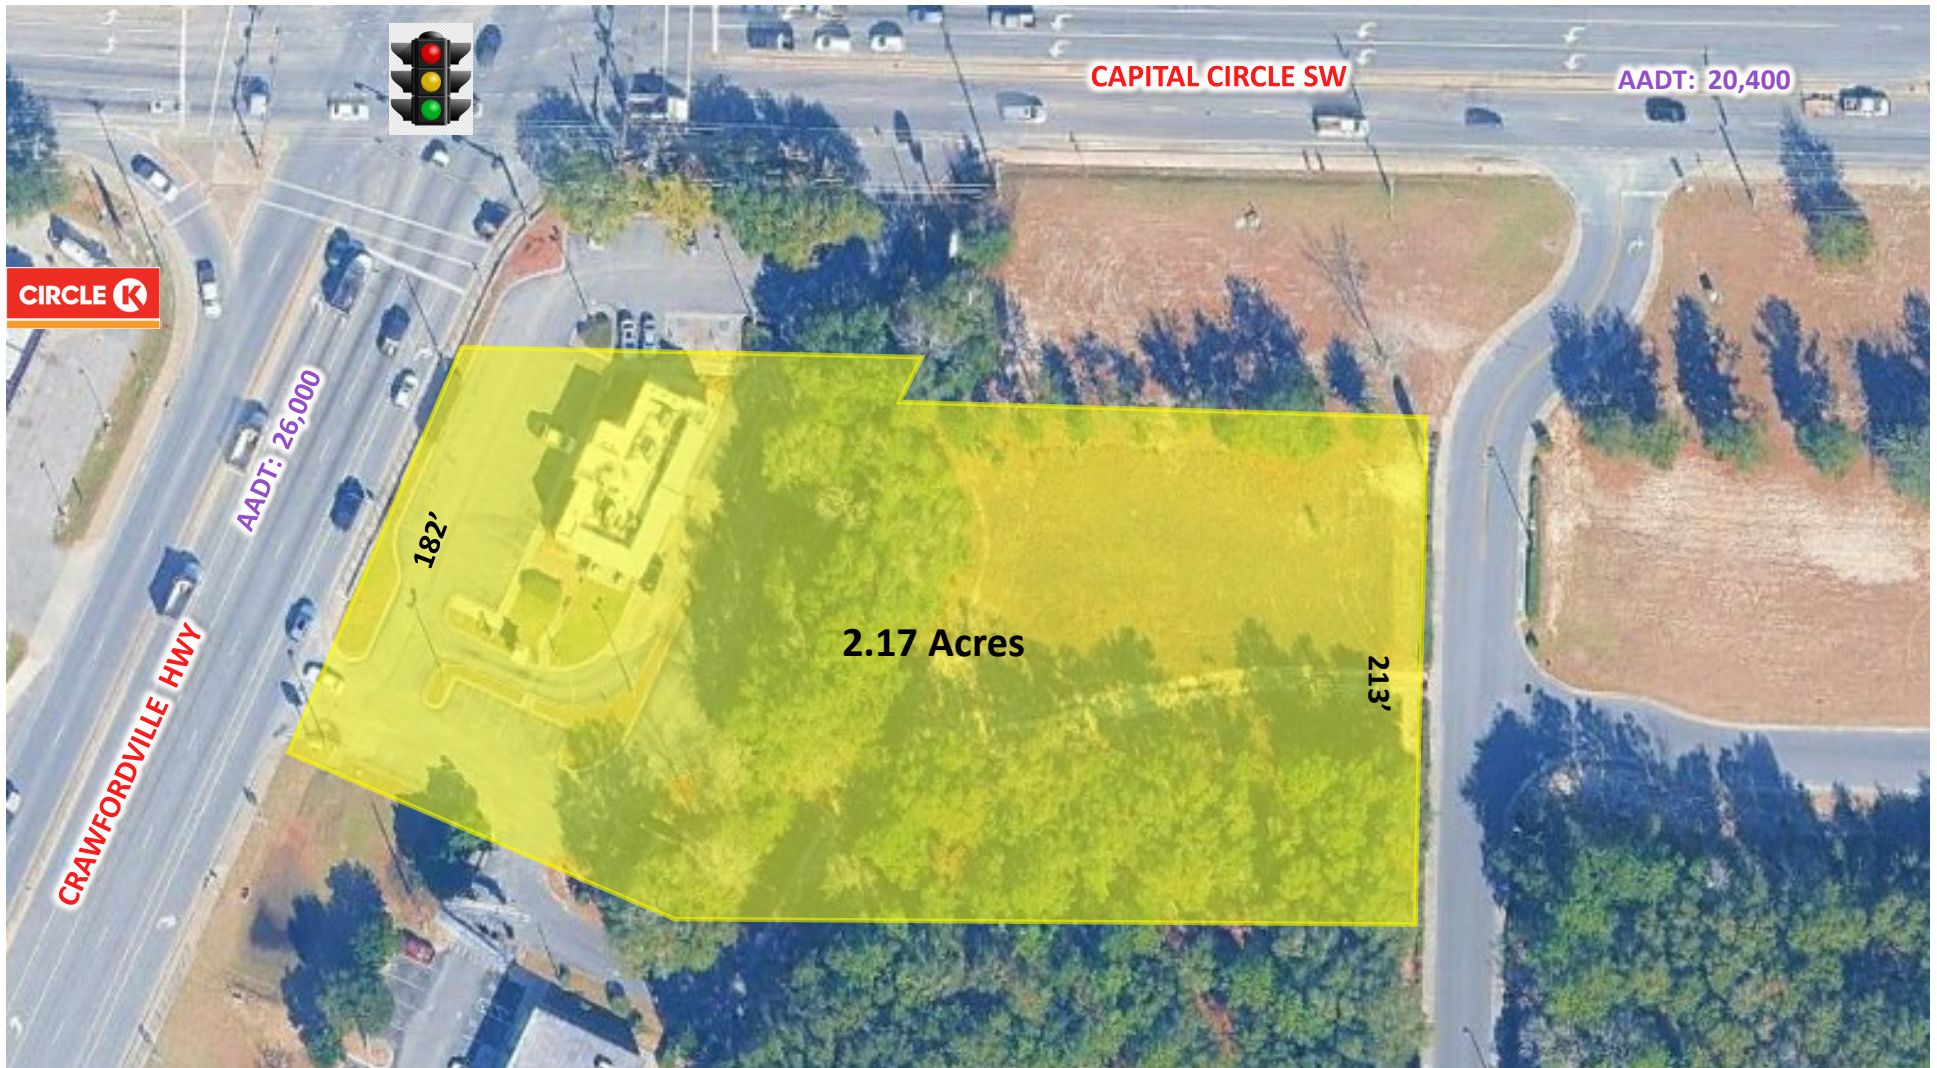

## Tallahassee, FL

<b>ADDRESS:</b>	5016 Capital Circle SW Tallahassee, FL 32305
<b>PRICE:</b>	\$3,395,000
<b>SIZE:</b>	2.17 Acres
<b>ZONING:</b>	CP – Commercial Parkway
<b>STORMWATER:</b>	Off-Site Stormwater
<b>TRAFFIC COUNT:</b>	Combined Count – 46,400 AADT
<b>HIGHLIGHTS:</b>	Wakulla County to the South, is One of Florida's Fastest Growing Counties. Crawfordville Hwy is a Major Commuter Corridor, with Approximately 16,000 to 19,000 Vehicles Per Day Traveling from Crawfordville to Tallahassee. Southwood to the East, is an 8,700 Acre Master-Planned Community. Publix Outparcel.

# DEVELOPMENTS – UNDER CONSTRUCTION & COMING SOON

- 1) **MOONLIT PLACE**      Apartments – 30 Units
- 2) **HARMONY OAKS**      44 Single Family Attached Units
- 3) **COTTAGES @ CC**      206 Townhome Community
- 4) **ABELINE ACRES**      194 Single Family Detached Homes & 220 Townhomes
- 5) **SOLITUDE APTS**      Apartments – 252 Units
- 6) **SOUTHWOOD MDR**      Apartments – 228 Units & 149 Single Family Lots
- 7) **SOUTHWOOD MDR**      337 Single Family Lots
- 8) **BRIXTON GATES**      91 Single Family Attached Units
- 9) **SOUTHWOOD**      8,700 Acre Master-Planned Community