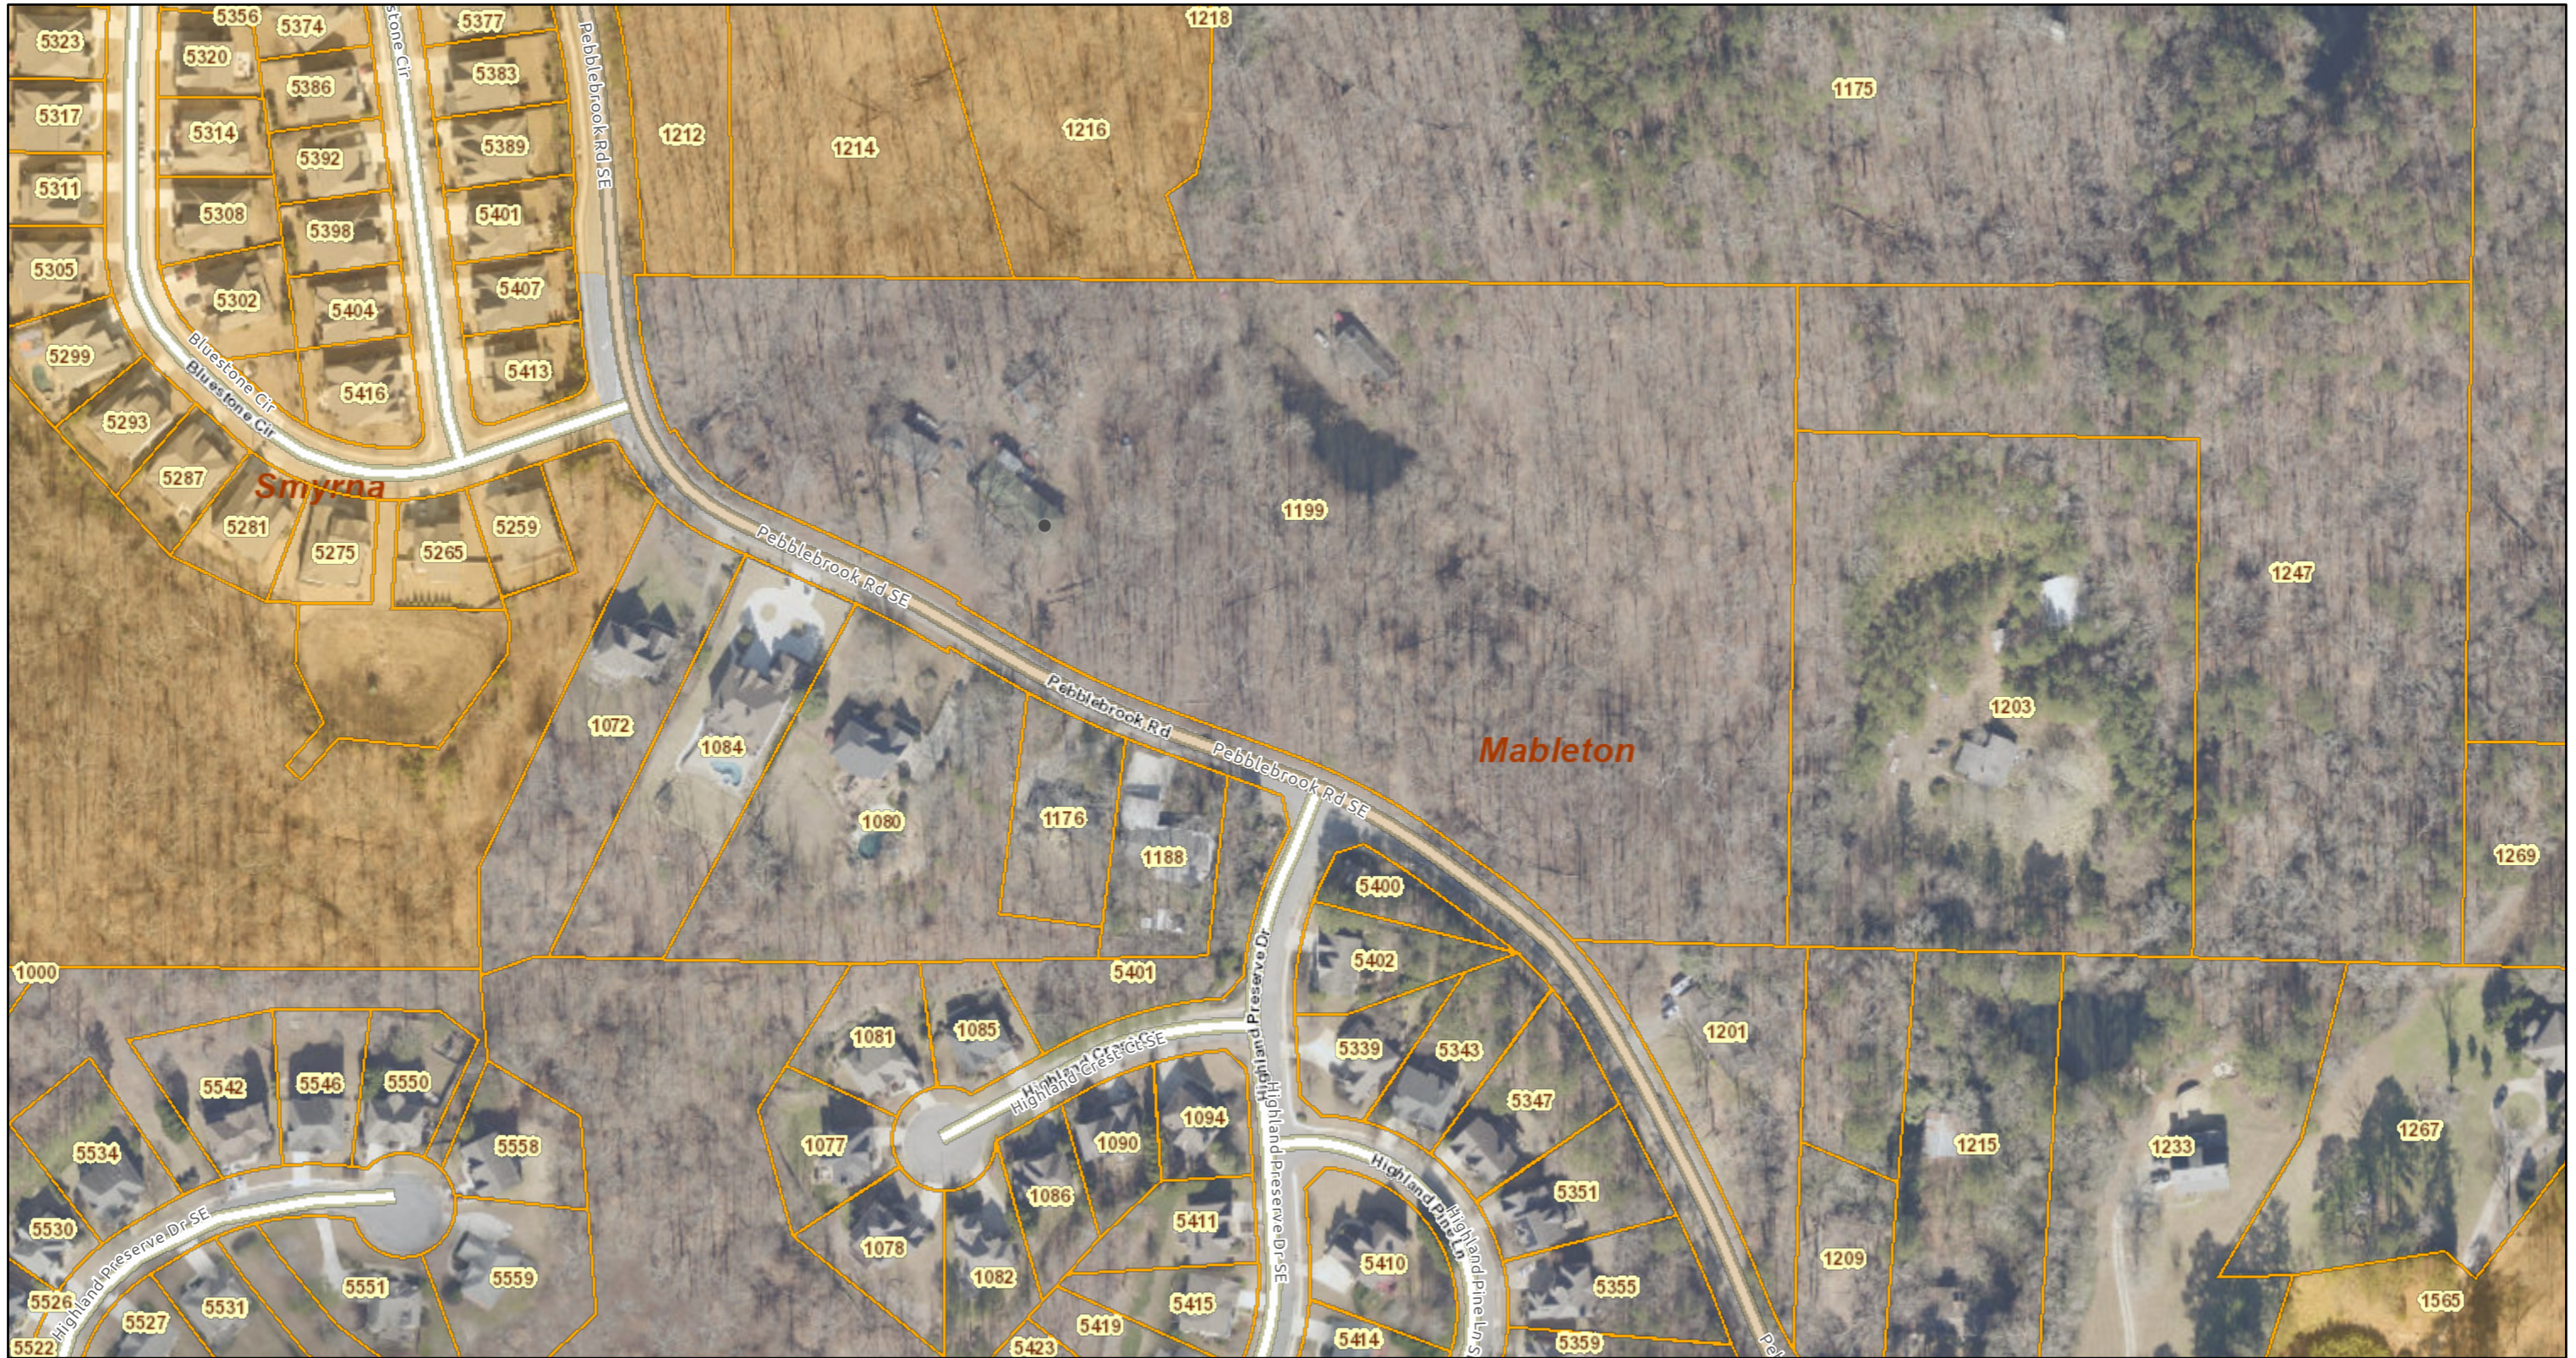

Cobb County Web Map

11/6/2023, 2:46:55 PM

1:2,257

CobbParcels	Arterials	Local	Cities	ORTHOS
Main rail line	Major Collectors	Local-Private	Mableton	Red: Band_1
Cobb Roads	Minor Collectors	Ramps	Smyrna	Green: Band_2
Interstates				Blue: Band_3

This map is a user generated static output from an Internet mapping Cobb County GIS