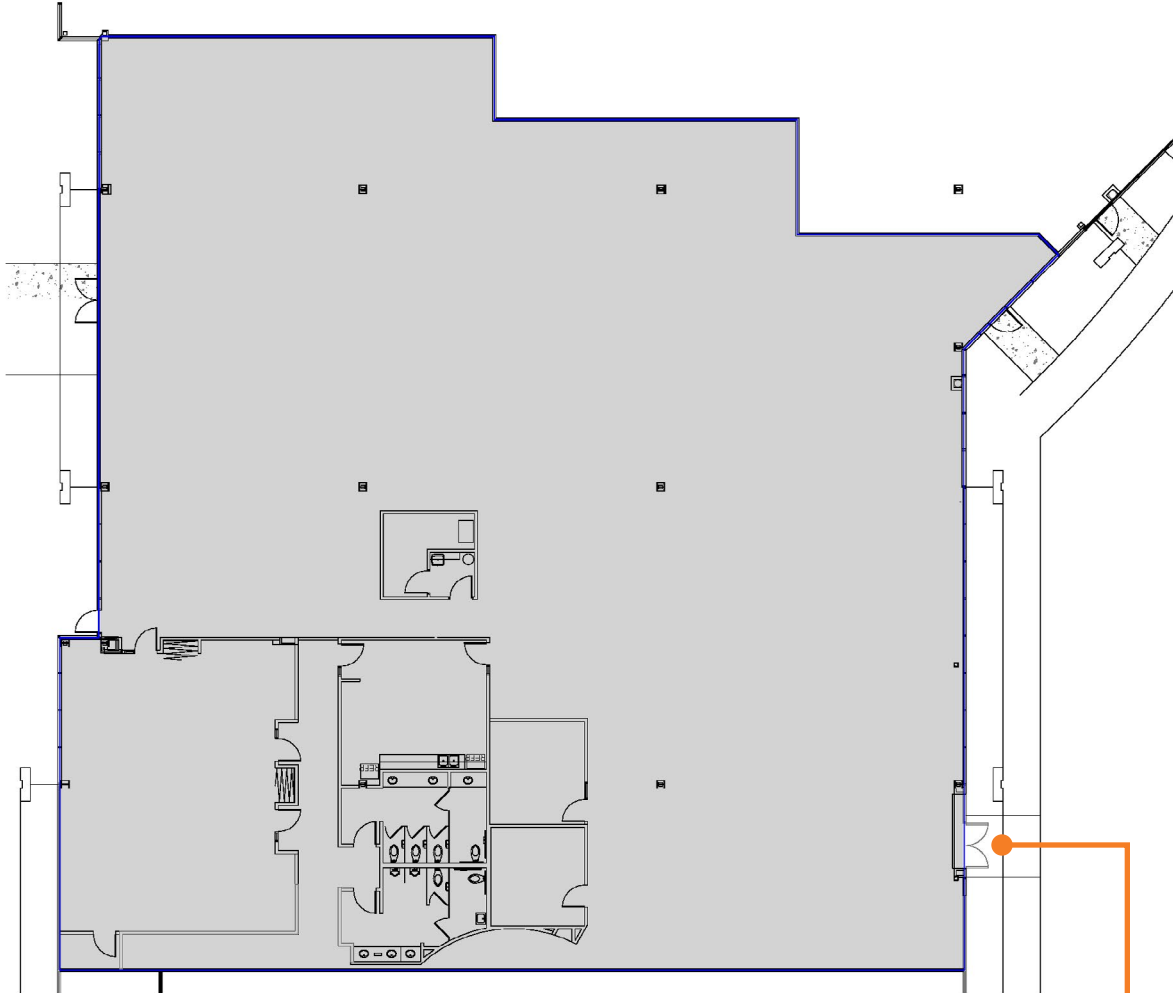

For Lease

2501 Discovery Lakes | Orlando, FL 32826

SUITE 200
14,015 RSF

*New Roll Up Door and Leveler

For Leasing Information, please contact:

John Gilbert

john.gilbert@streamrealty.com

T 407.214.0099