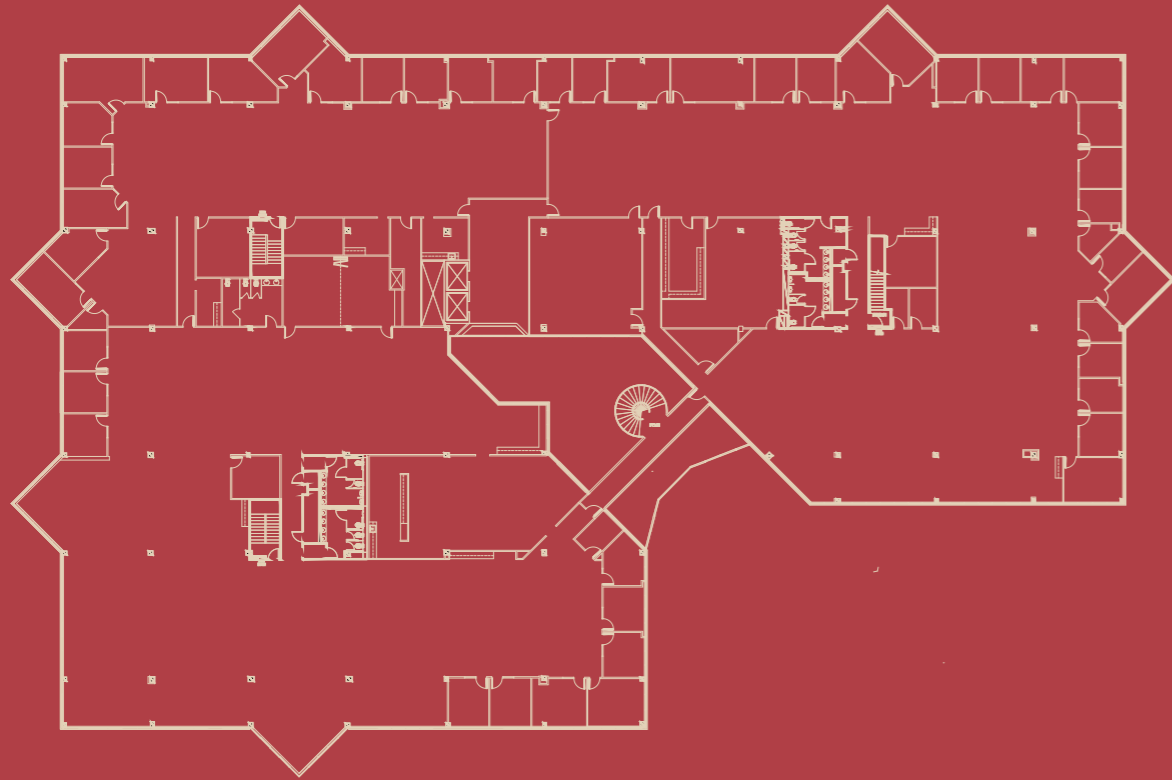

FULL FLOOR OPPORTUNITY + TOP OF BUILDING SIGNAGE

6606 LBJ 2ND FLOOR - 50,327 SF

**MODERN MEETS
TRADITIONAL**

**MOVE-IN READY
SPEC SUITES**

RESTAURANTS

- DL Mack's
- White Rock Coffee
- Princi Italia
- Public Taco
- Flower Child (2)
- Zoës Kitchen
- TJ's Seafood Market & Grill
- Eatzi's Market & Bakery
- Pressed (2)
- Shake Shack (2)
- Jersey Mike's Subs (2)
- Penne Pomodoro
- Mi Cocina
- First Watch
- Torchy's Tacos (2)
- Becks Prime
- The GEM Organic Food & Juice
- Snappy Salads
- The Mercury
- Meso Maya Comida y Copas
- Starbucks (7)
- Velvet Taco
- Pei Wei Asian Kitchen
- Corner Bakery