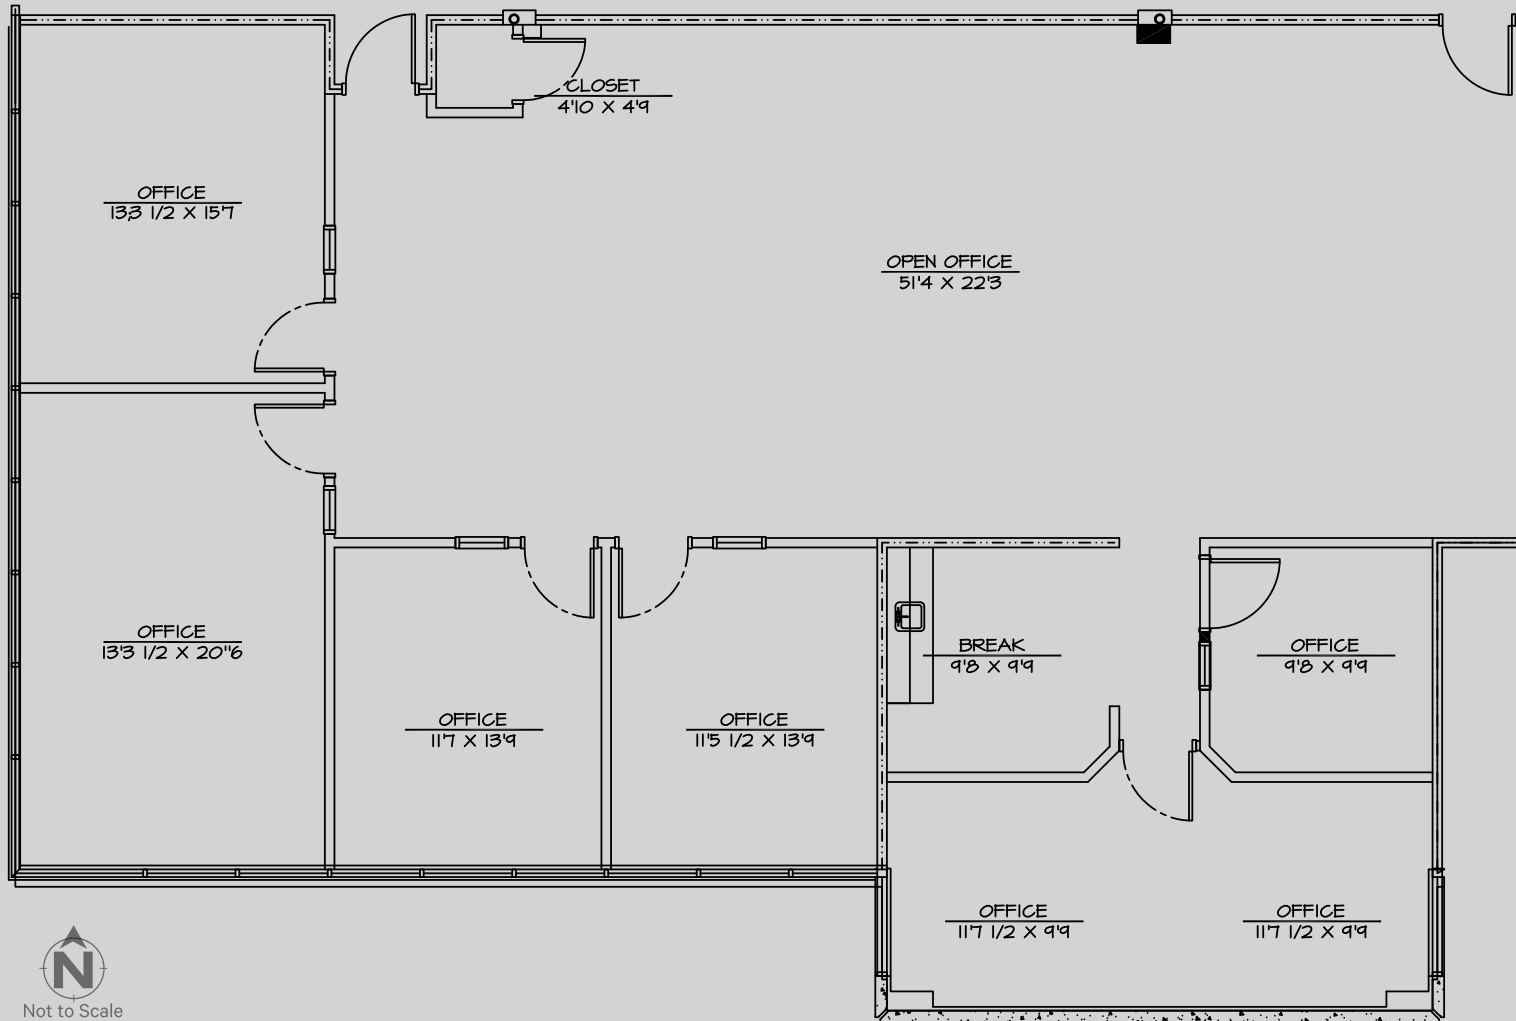

AVAILABLE FLOOR PLANS

SUITE 109 — ±2,795 SF  
AVAILABLE 10/01/2026

**40 W**  
BASELINE RD  
TEMPE, AZ 85283

OFFICE FOR LEASE

**CBRE**

AVAILABLE FLOOR PLANS

SUITE 216 — ±1,623 SF

**40 W**  
BASELINE RD  
TEMPE, AZ 85283