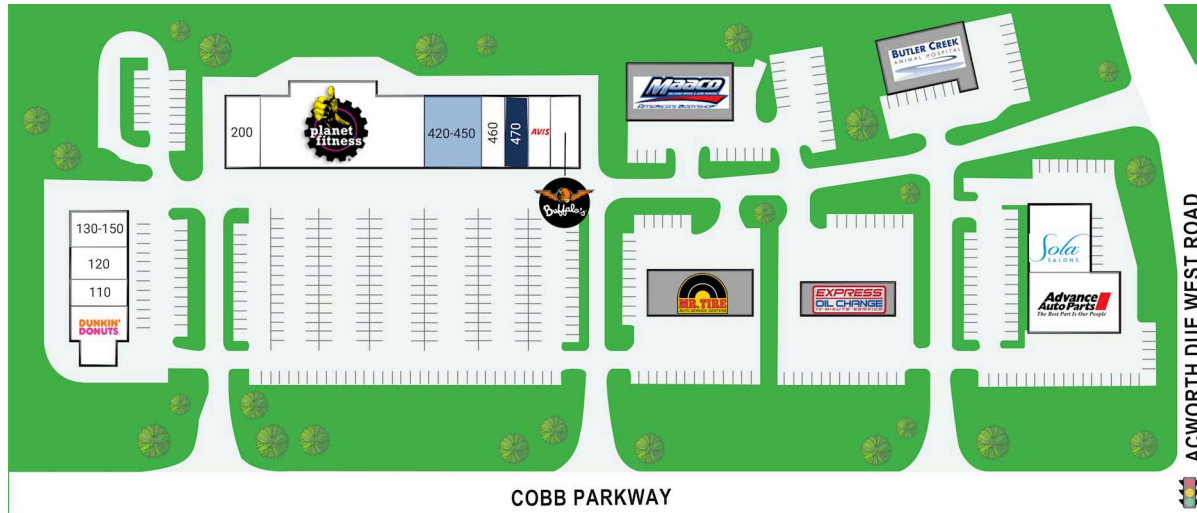

Major Tenants: Planet Fitness, Buffalo's American Grille, Advance Auto, Impact Dance of Atlanta, Sola Salons

**ZIFF
REAL ESTATE
PARTNERS**

FOR LEASING INFORMATION
Alec Boyle
843.724.3473
aboyle@ziffcre.com
www.ziffcre.com

SHOPS AT BUTLER CROSSING

3160 COBB PARKWAY // KENNESAW, GA 30152

Available
 Coming Available
 Occupied
 Non-Controlled

| SUITE# | Tenant Name | GLA(SF) |
|--------|-------------|----------|
| 470 | AVAILABLE | 2,000 SF |

| SUITE# | Tenant Name | GLA(SF) |
|---------|---------------------------|-----------|
| 100 | DUNKIN DONUTS | 1,800 SF |
| 110 | CPR | 1,800 SF |
| 120 | JERSEY MIKES | 1,200 SF |
| 130-150 | URBAN RENEWAL CONSIGNMENT | 4,200 SF |
| 200 | TINT WORLD | 3,600 SF |
| 210-400 | PLANET FITNESS | 16,000 SF |
| 420-450 | IMPACT DANCE OF ATLANTA | 6,400 SF |
| 460 | UNIQUE NAILS | 1,600 SF |
| 480 | AVIS RENTAL CAR | 2,400 SF |
| 490 | BUFFALO'S AMERICAN GRILLE | 3,600 SF |
| 500 | ADVANCE AUTO | 6,656 SF |
| 600-620 | SOLA SALONS | 5,600 SF |

Tenant names on this plan represent leases which are executed, in negotiation, or proposed. All square footages and dimensions are approximate and subject to field verification.

**ZIFF
REAL ESTATE
PARTNERS**