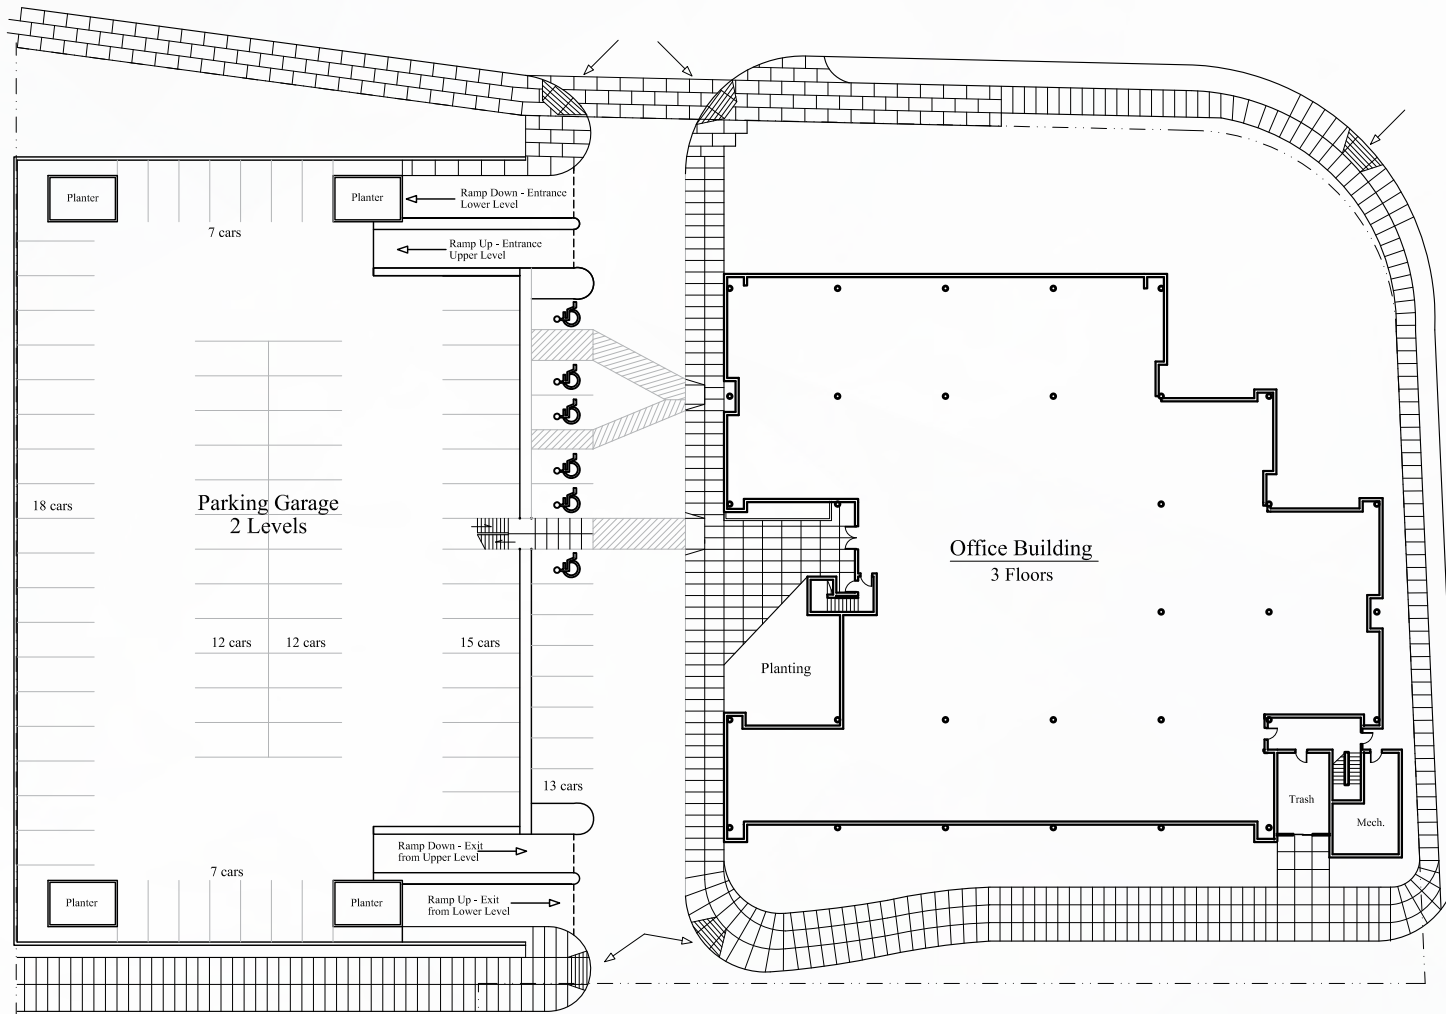

SITE PLAN

MIKE SPIRO | Executive Managing Director
510.300.0212 | mike.spiro@nrmk.com
CA RE License #01433395