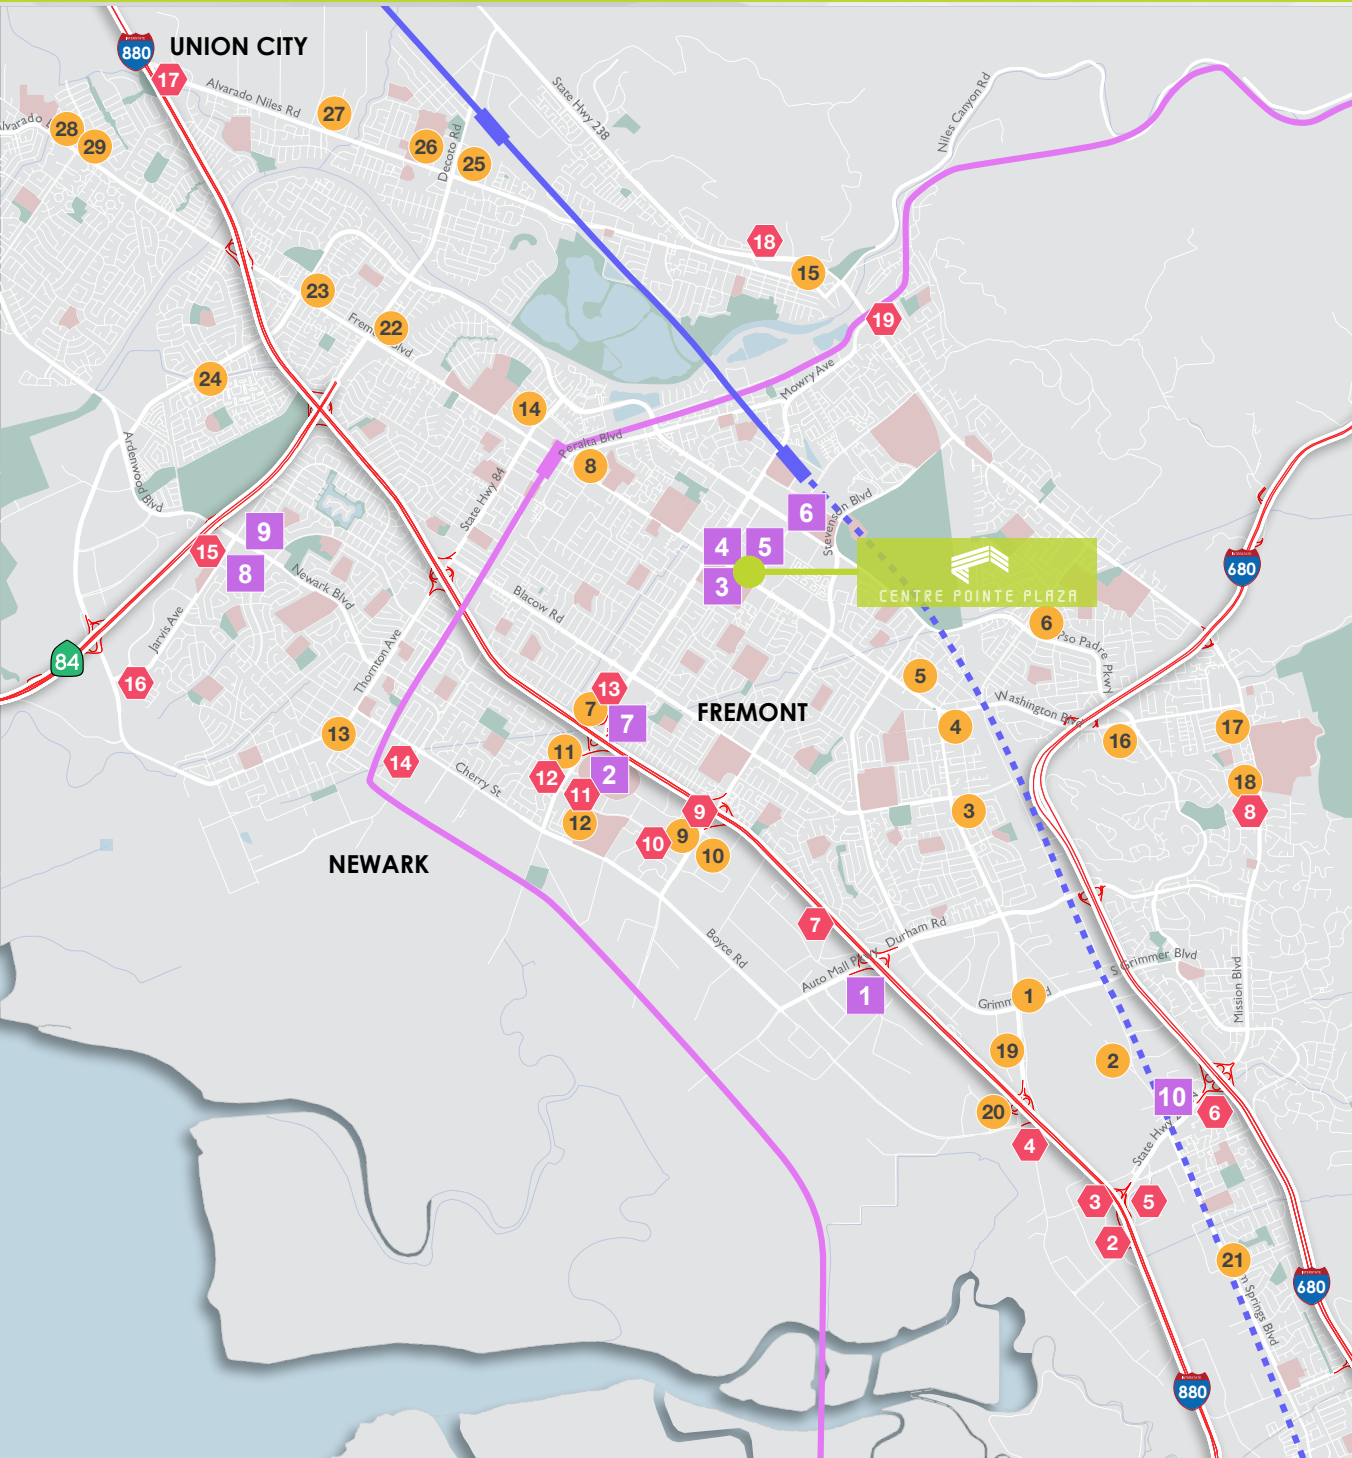

BEACON AVE

CALIFORNIA AVE

WALNUT AVE

AERIAL MAP

GATEWAY PLAZA
Walgreens
Sweet Tamarind

FREMONT SUPERIOR COURT

LAKE ELIZABETH

PARAGON APARTMENTS

MOWRY AVE

CAPITOL AVE

LIBERTY ST

PASEO PADRE PKWY

CENTRE POINTE PLAZA

CALIFORNIA ST

BEACON AVE

WALNUT AVE

HOTELS

- Residence Inn
- Courtyard
- Hyatt Place
- Hampton Inn
- Fremont Marriott
- La Quinta Inn & Suites
- Good Nite Inn
- Comfort Inn
- Extended Stay America
- Holiday Inn Express
- Mission Peak Lodge
- DoubleTree
- TownePlace Suites
- Homewood Suites
- Chase Suite Hotel
- Comfort Inn & Suites
- Residence Inn
- Extended Stay America
- Best Western Plus
- Courtyard
- Residence Inn
- Aloft
- Crowne Plaza
- Belvoir Springs
- Fremont Frontier Motel