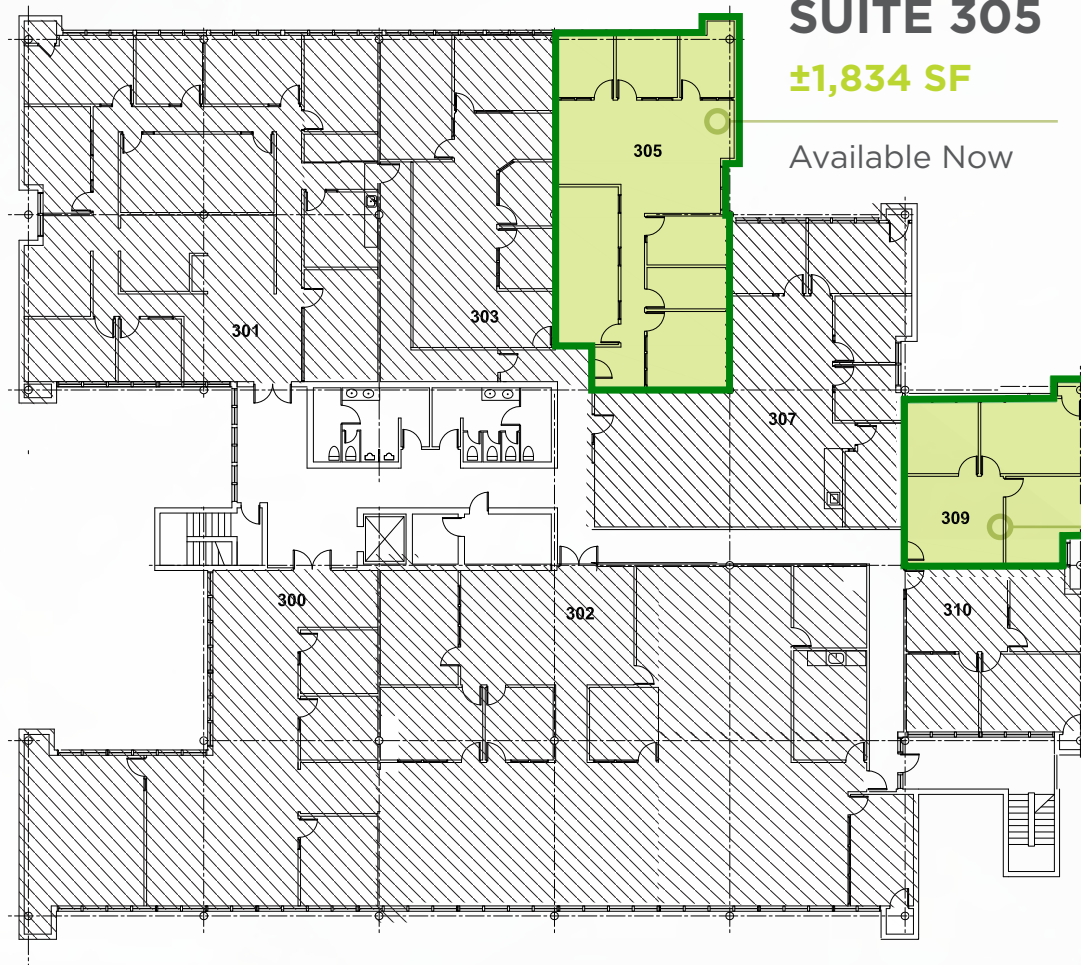

Available Now

SUITE 210
±920 SF

Available Now

MIKE SPIRO | Executive Managing Director
510.300.0212 | mike.spiro@nmrk.com
CA RE License #01433395

FLOOR PLAN

3RD FLOOR

SUITE 305

±1,834 SF

Available Now

SUITE 309

±916 SF

Available Now

Take Virtual Tour
360°

MIKE SPIRO | Executive Managing Director
510.300.0212 | mike.spiro@nrmk.com
CA RE License #01433395

AERIAL MAP

PET SMART