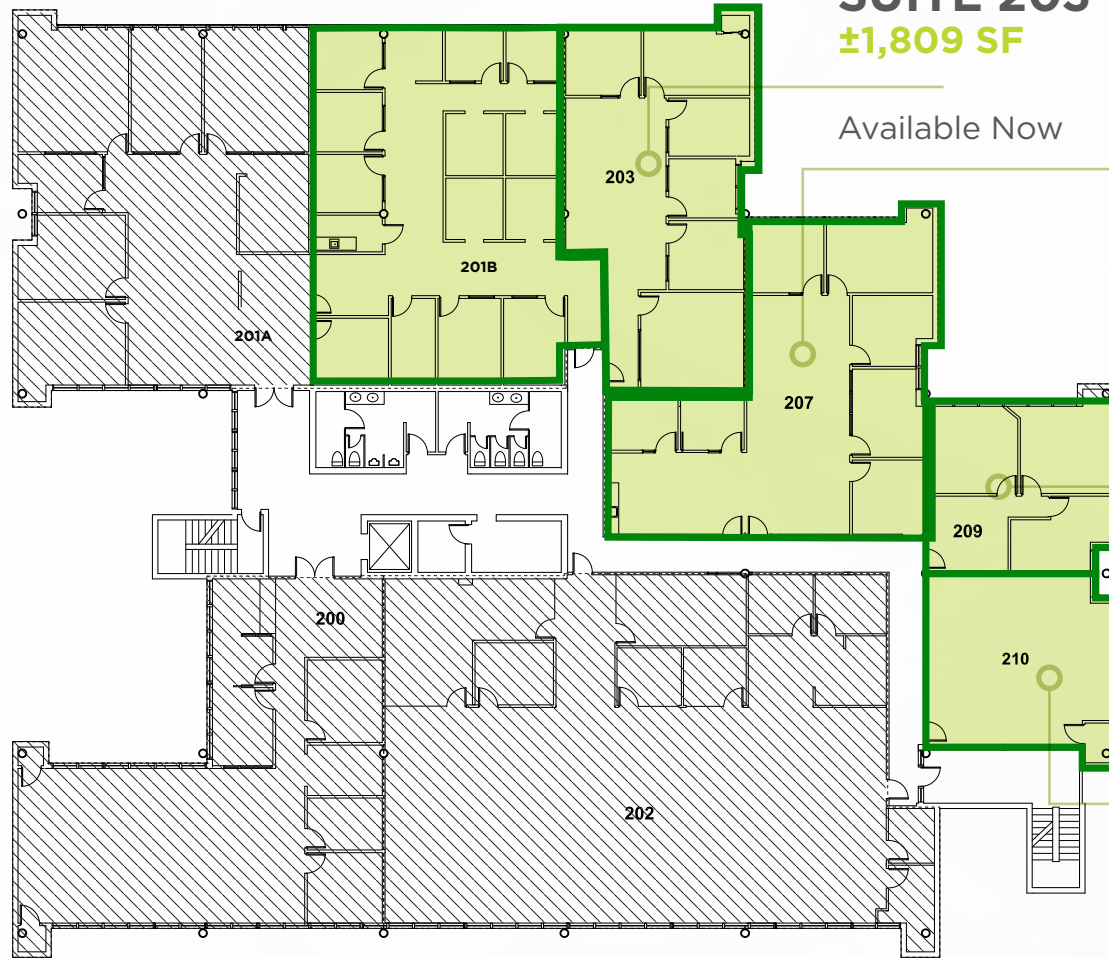

CURRENT AVAILABILITIES

Suite #	Available SF	Available Date	Asking Rate
Suite 106	±1,728	Now	\$2.70/SF modified full service
Suite 110	±852	Now	\$2.70/SF modified full service
Suite 203	±1,809	Now	\$2.70/SF modified full service
Suite 207	±2,277	Now	\$2.70/SF modified full service
Suite 209	±946	Now	\$2.70/SF modified full service
Suite 210	±920	Now	\$2.70/SF modified full service
Suite 305	±1,834	Now	\$2.70/SF modified full service
Suite 309	±916	Now	\$2.70/SF modified full service

SITE PLAN

MIKE SPIRO | Executive Managing Director
510.300.0212 | mike.spiro@nrmk.com
CA RE License #01433395

FLOOR PLAN

1ST FLOOR

SUITE 106
±1,728 SF

Available Now

SUITE 110
±852 SF

Available Now

MIKE SPIRO | Executive Managing Director
510.300.0212 | mike.spiro@nrmk.com
CA RE License #01433395

FLOOR PLAN

2ND FLOOR

SUITE 203
±1,809 SF

Available Now

SUITE 207
±2,277 SF

Available Now

SUITE 209
±946 SF