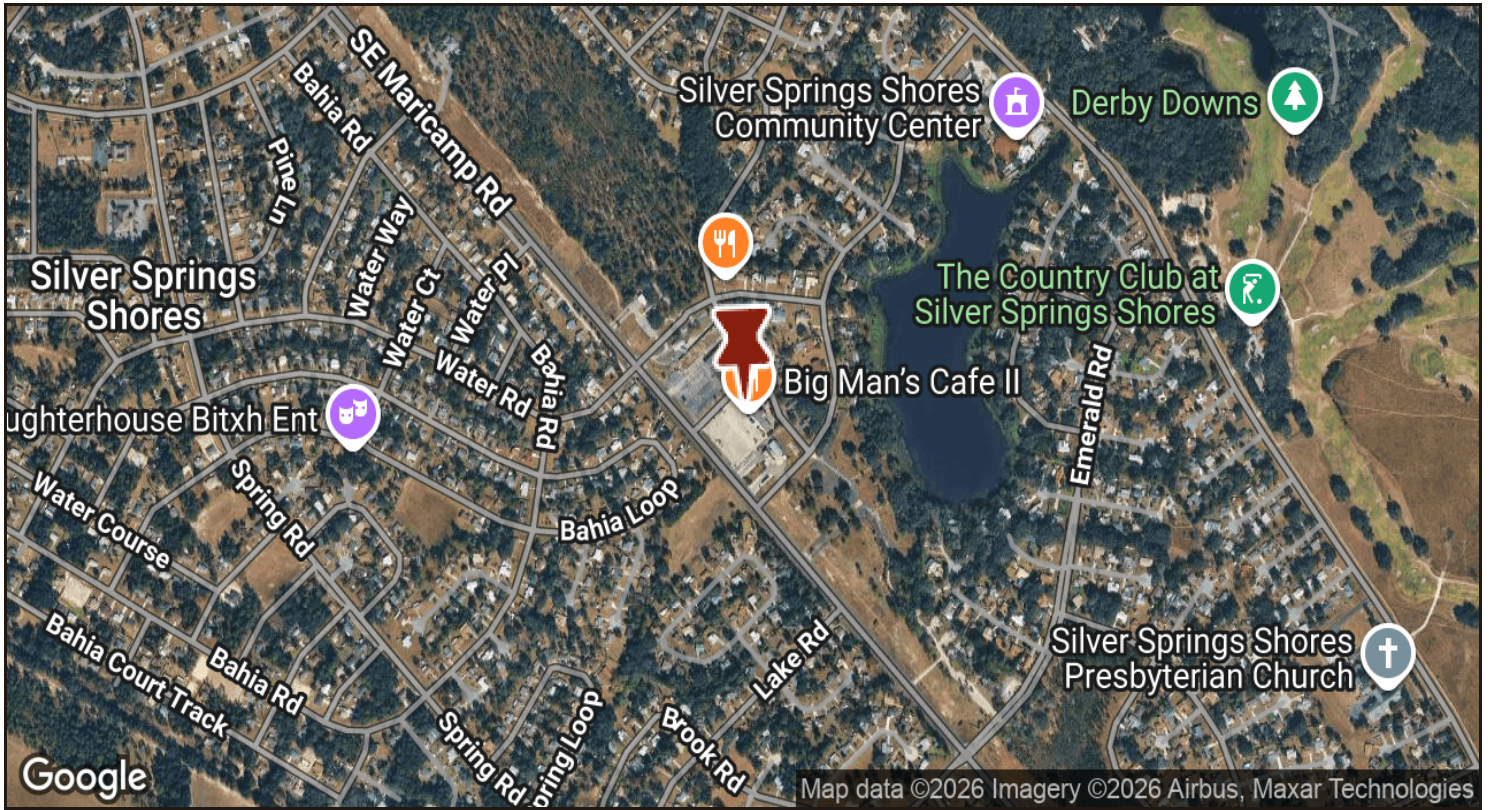

AREA LOCATION MAP

Aerial & Location Map

9413 Southeast Maricamp Road, Ocala, FL 34472

Century21 Carioti
2747 Maguire Rd, Ocoee FL 34761
3524467821
License: 3445133
kpj8271@gmail.com

AERIAL ANNOTATION MAP

CENTURY 21
COMMERCIAL
Carioti

Aerial & Location Map

9413 Southeast Maricamp Road, Ocala, FL 34472

Century21 Carioti
2747 Maguire Rd, Ocoee FL 34761
3524467821
License: 3445133
kpj8271@gmail.com