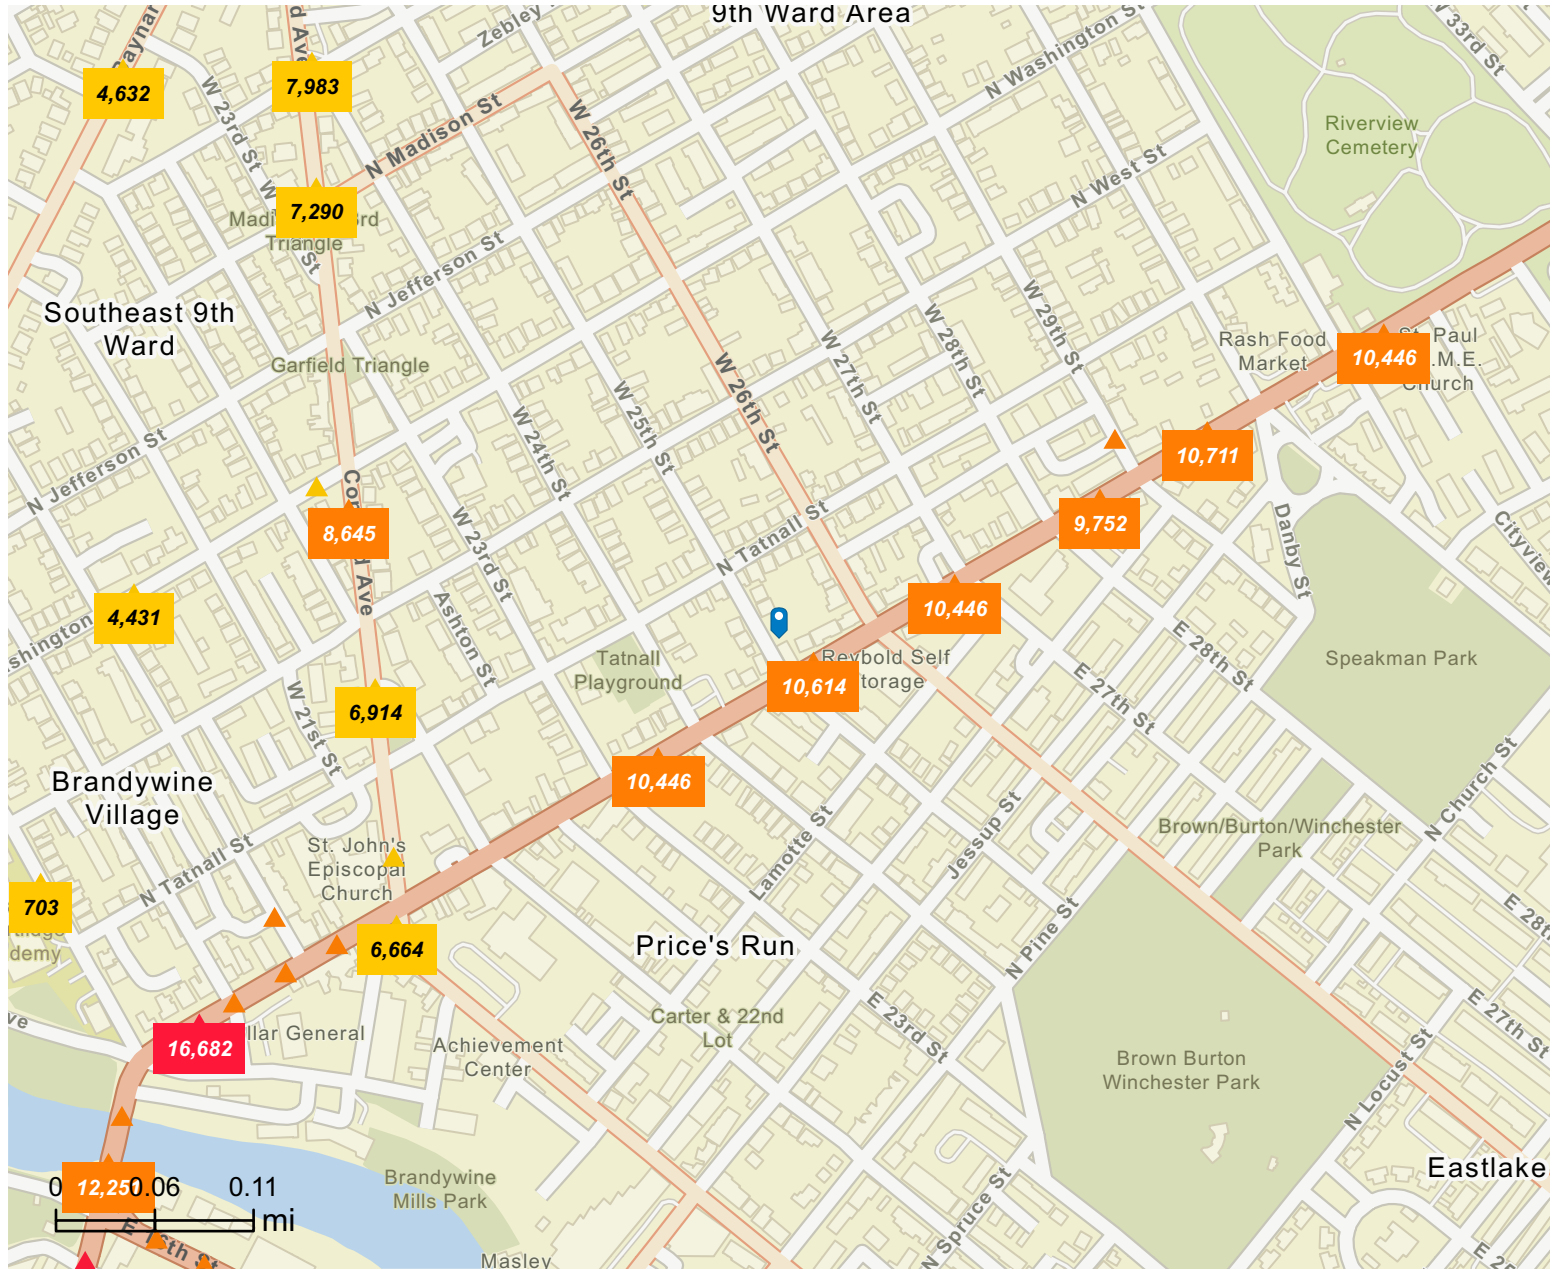

Traffic Count Map - Close Up

2501 N Market St, Wilmington, Delaware, 19802

Rings: 1, 3, 5 mile radii

Average Daily Traffic Volume

- ▲ Up to 8,000 vehicles per day
- ▲ 8,001 - 15,000
- ▲ 15,001 - 50,000
- ▲ 50,001 - 70,000
- ▲ 70,001 - 100,000
- ▲ More than 100,000 per day

 Source: Traffic Counts (2025)