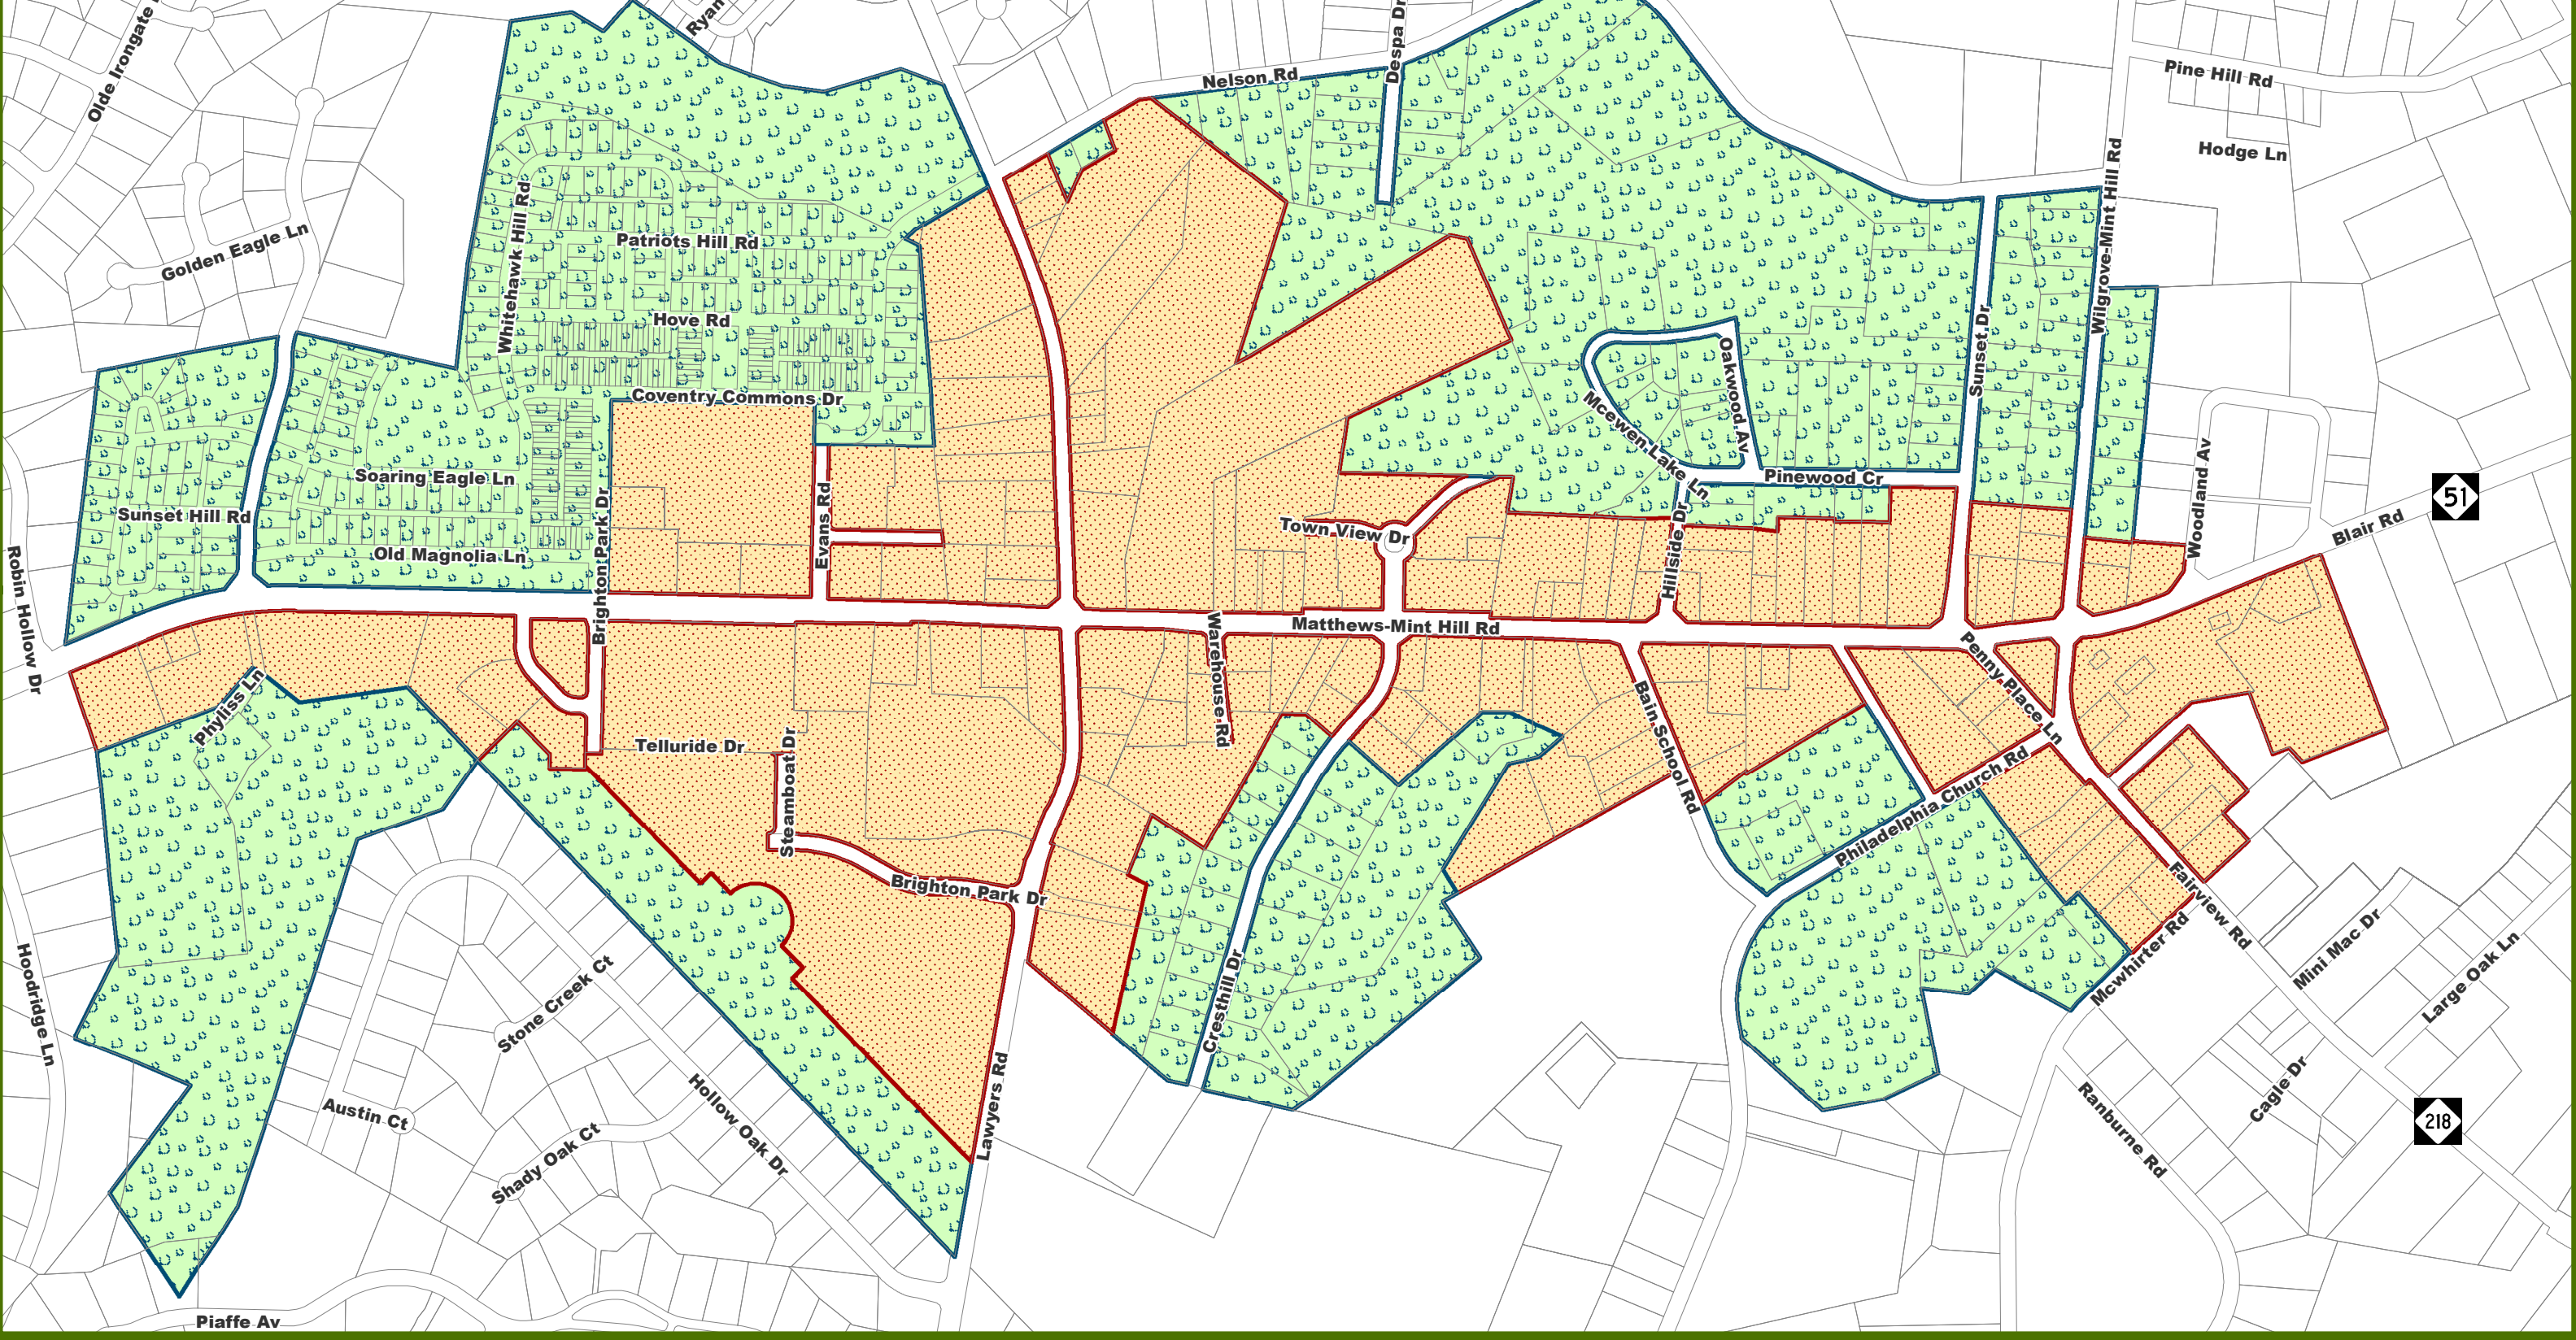

Downtown Overlay Boundaries

As of October 2016

Downtown Overlay District

-  Neighborhood DO-A
-  Town Center DO-B

TOWN OF
MINT HILL