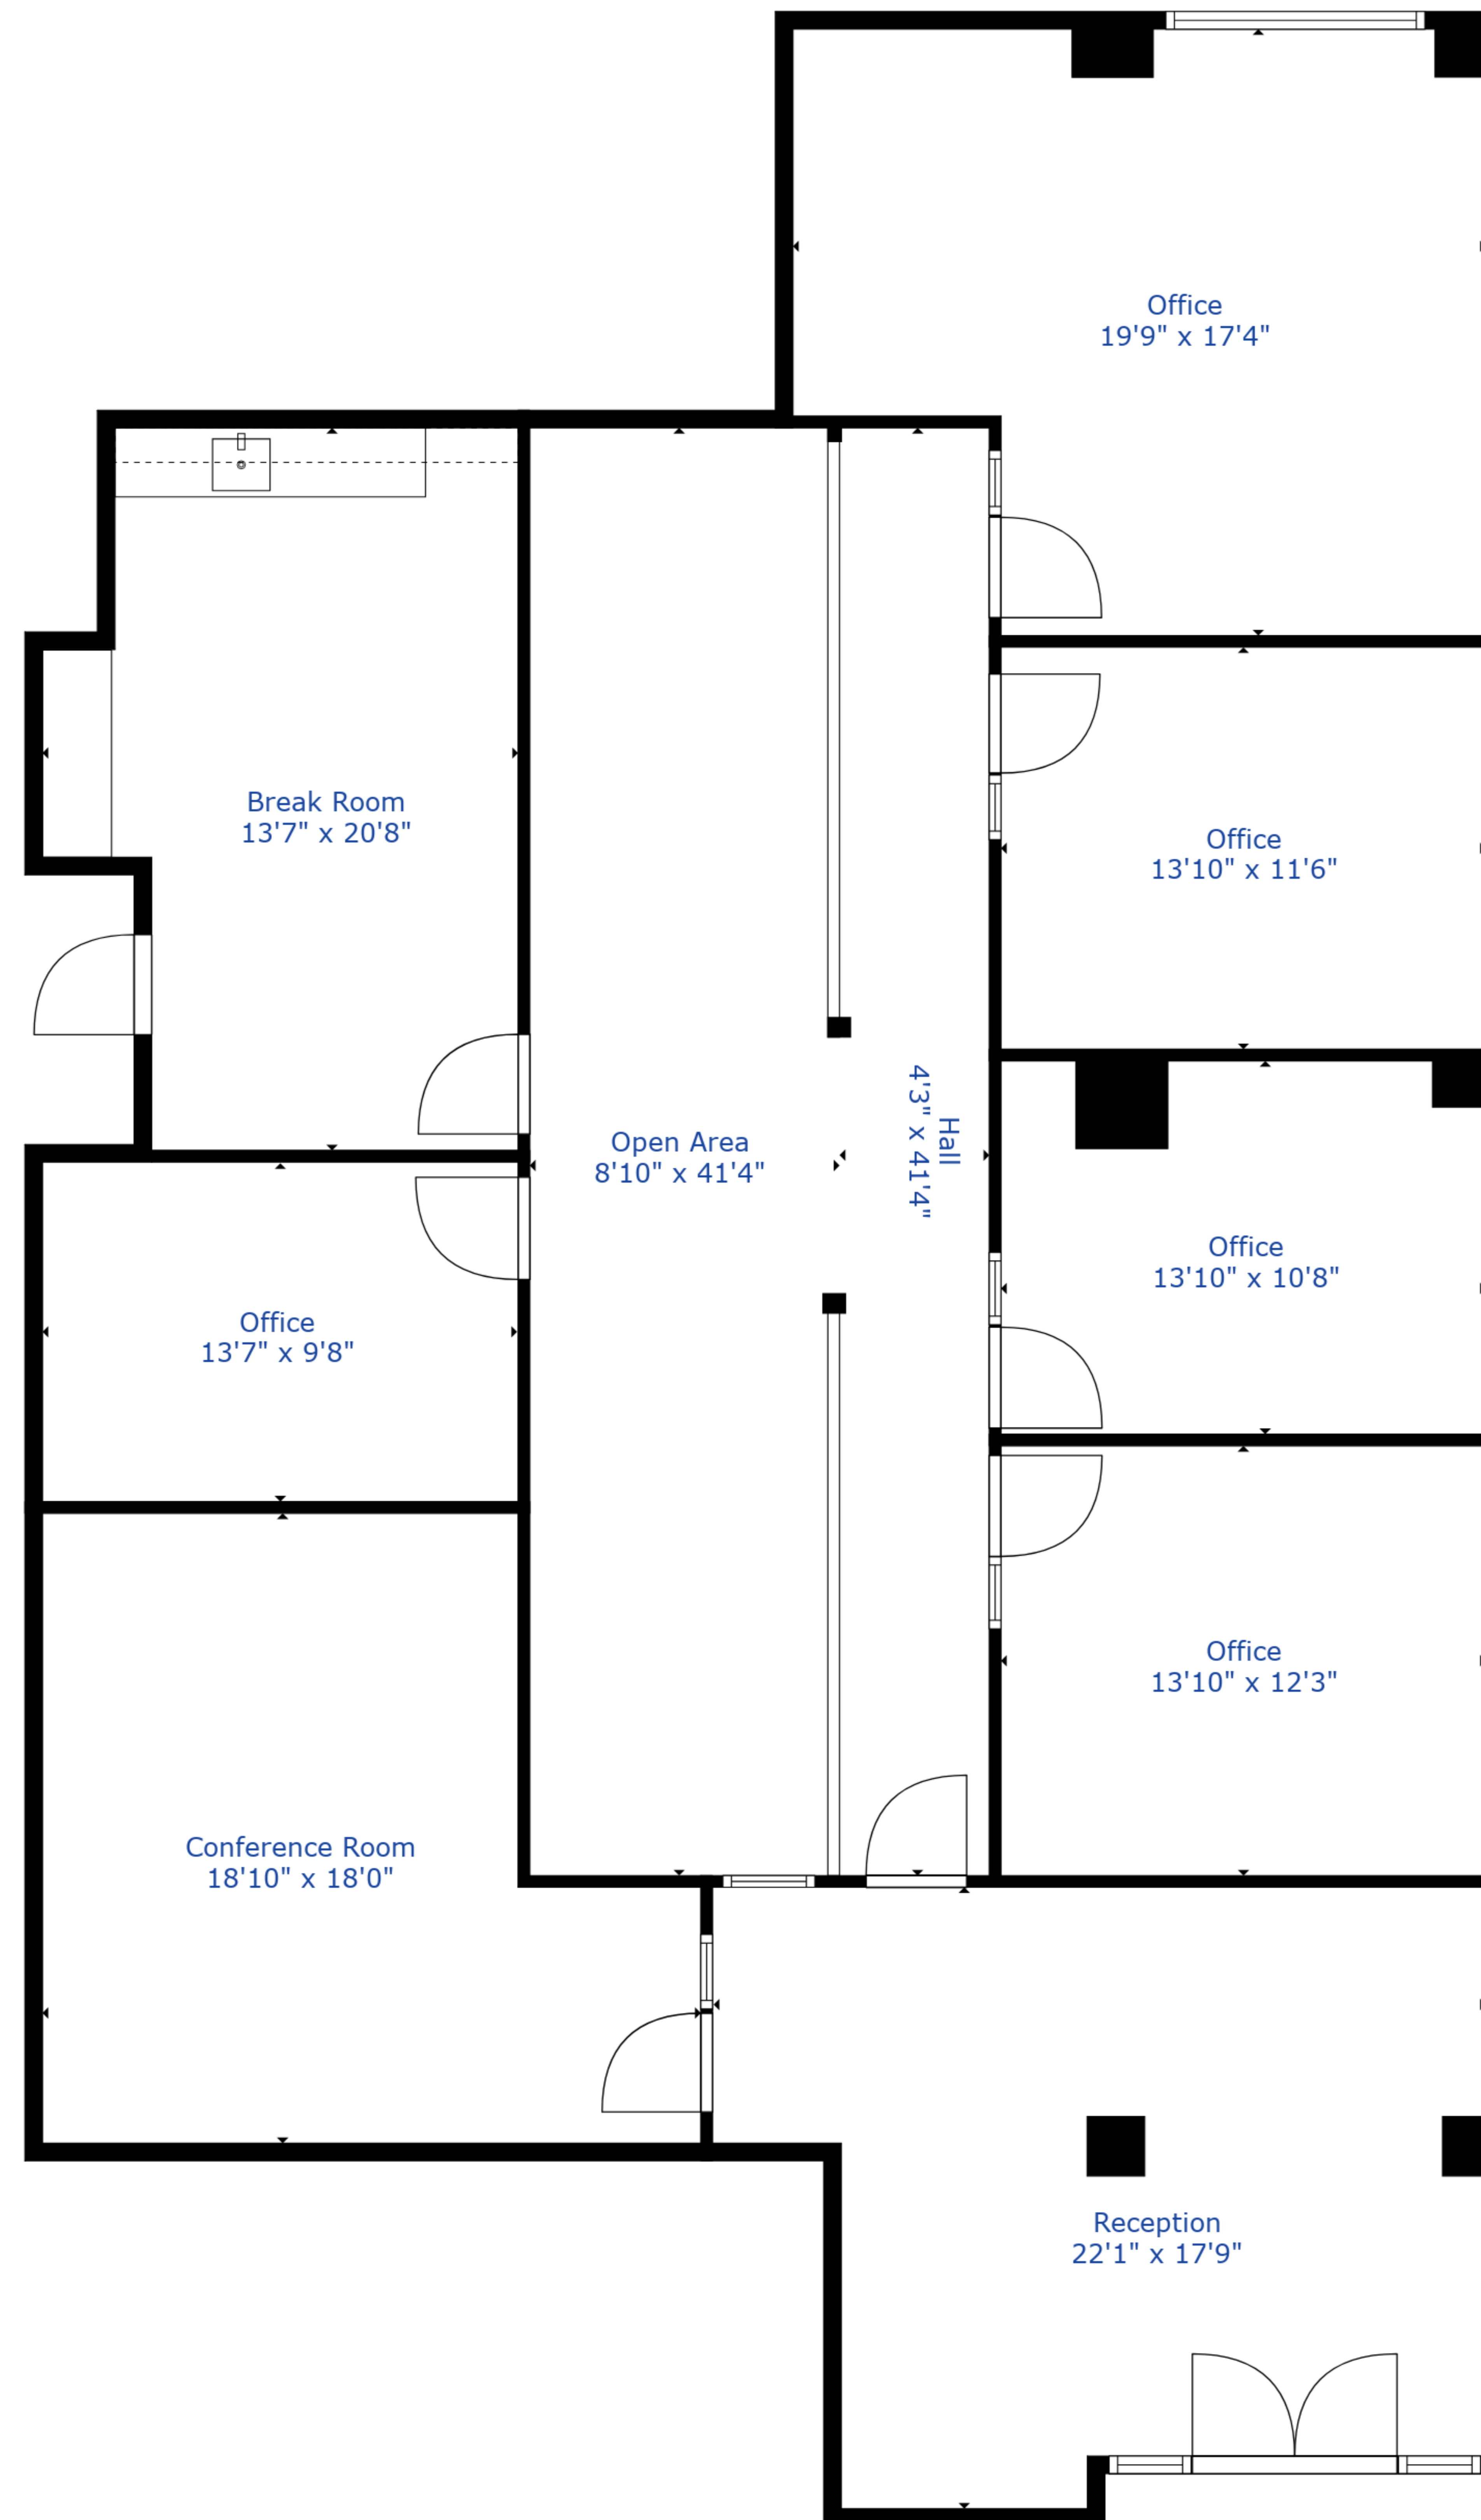

Estimated areas

GLA FLOOR 1: 2494 sq. ft, excluded 0 sq. ft  
 Total GLA 2494 sq. ft, total scanned area 2494 sq. ft

Estimated areas

GLA FLOOR 1: 2494 sq. ft, excluded 0 sq. ft  
 Total GLA 2494 sq. ft, total scanned area 2494 sq. ft