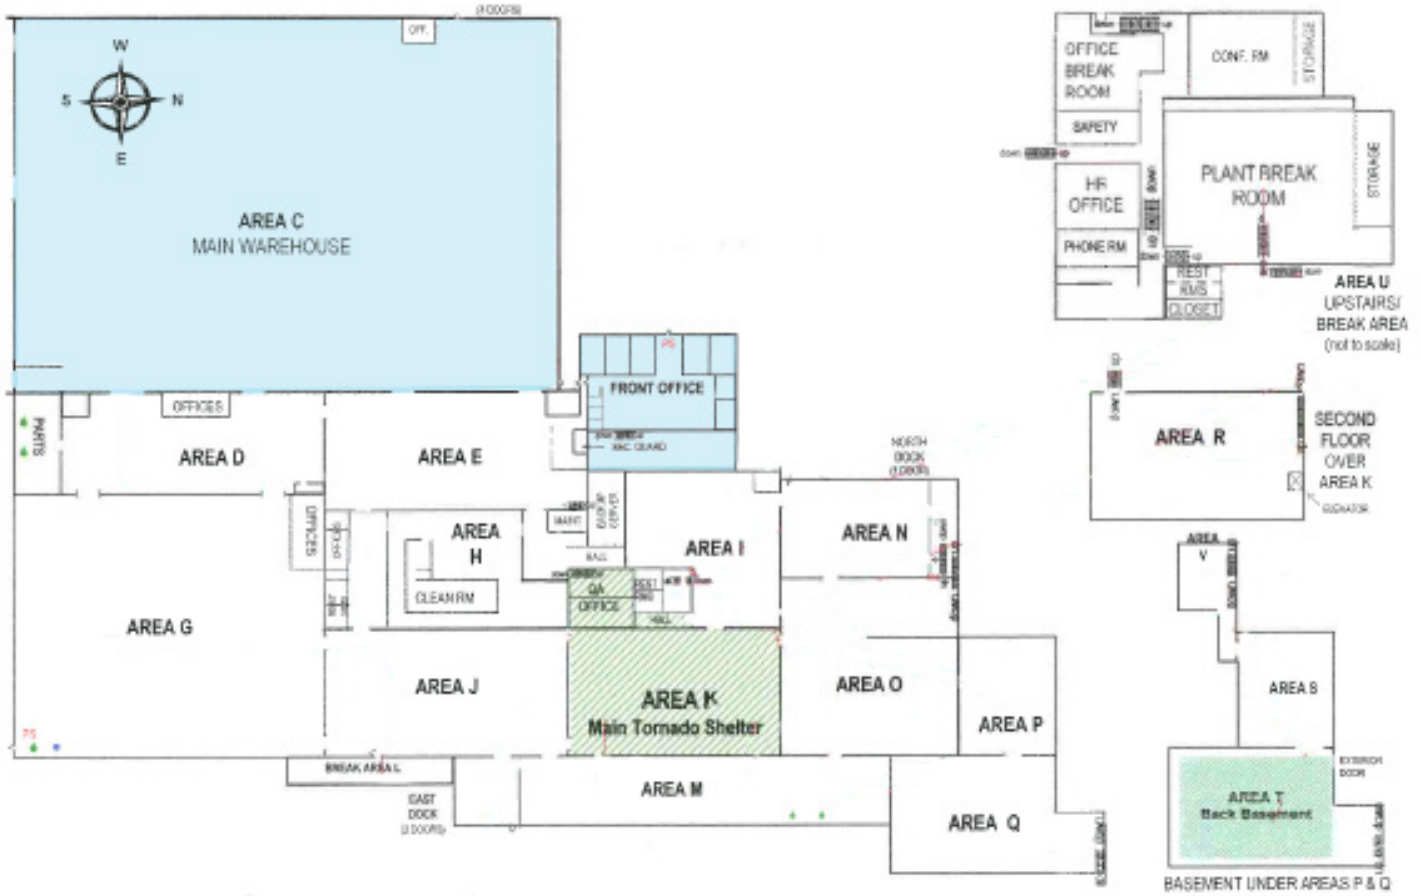

3503 S 55th Street, Suite 200
Rogers, AR 72758
P: +1 479 636 9000
colliers.com/arkansas

501 N Lincoln Street Siloam Springs, Arkansas

Property Features

- +/- 80,000 to 196,732 square feet of industrial warehouse for sale or lease
- 16 feet to 18 feet clear heights with heavy power
- 8 docks and roll-up doors
- Fully sprinkled warehouse with multiple offices
- Potential rail access to the Kansas City Southern Railroad
- Blended rate for areas of divisibility (see page two layout)

Building is equipped with many features including accessible dock doors, office / break rooms and covered delivery area. Property has easy access to Highway 412 and the area includes amenities to restaurants, retailers and is near Historical Downtown Siloam Springs.

LAYOUT & PHOTOS

Dock doors
Roll-up doors

Quick access to
Highway 412

Near downtown
and Highway
412 retail

Heavy
power

LOCATION

Demographics

| | 1 Mile | 3 Mile | 5 Mile |
|--------------------------------|----------|----------|----------|
| Population (2023) | 5,869 | 20,505 | 25,758 |
| Projected Population (2028) | 6,000 | 22,055 | 27,816 |
| Average HH Income (2023) | \$74,242 | \$81,462 | \$82,399 |
| Proj. Average HH Income (2028) | \$86,638 | \$92,008 | \$93,816 |
| Households (2023) | 1,917 | 7,125 | 9,026 |