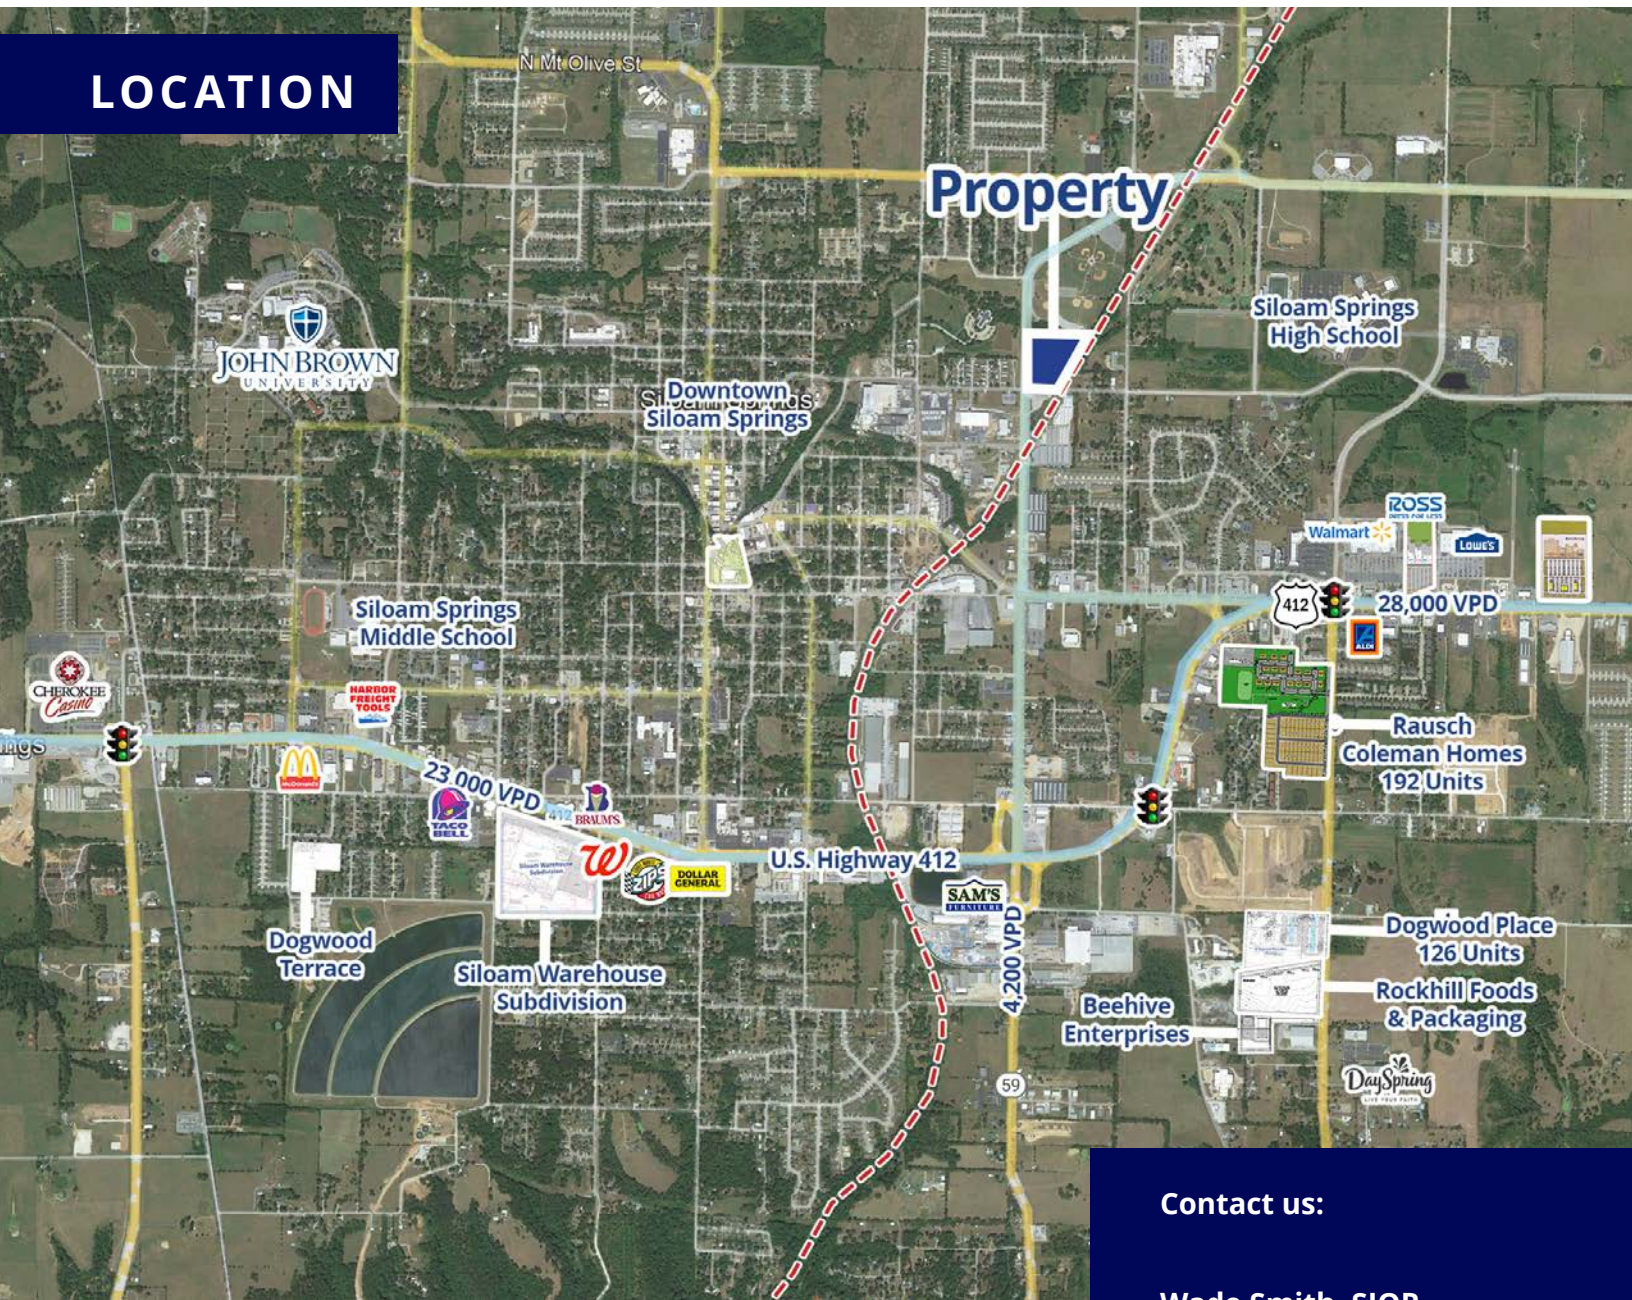

Building is equipped with many features including accessible dock doors, office / break rooms and covered delivery area. Property has easy access to Highway 412 and the area includes amenities to restaurants, retailers and is near Historical Downtown Siloam Springs.

LAYOUT & PHOTOS

Dock doors
Roll-up doors

Quick access to
Highway 412

Near downtown
and Highway
412 retail

Heavy
power

LOCATION

Demographics

| | 1 Mile | 3 Mile | 5 Mile |
|--------------------------------|----------|----------|----------|
| Population (2023) | 5,869 | 20,505 | 25,758 |
| Projected Population (2028) | 6,000 | 22,055 | 27,816 |
| Average HH Income (2023) | \$74,242 | \$81,462 | \$82,399 |
| Proj. Average HH Income (2028) | \$86,638 | \$92,008 | \$93,816 |
| Households (2023) | 1,917 | 7,125 | 9,026 |