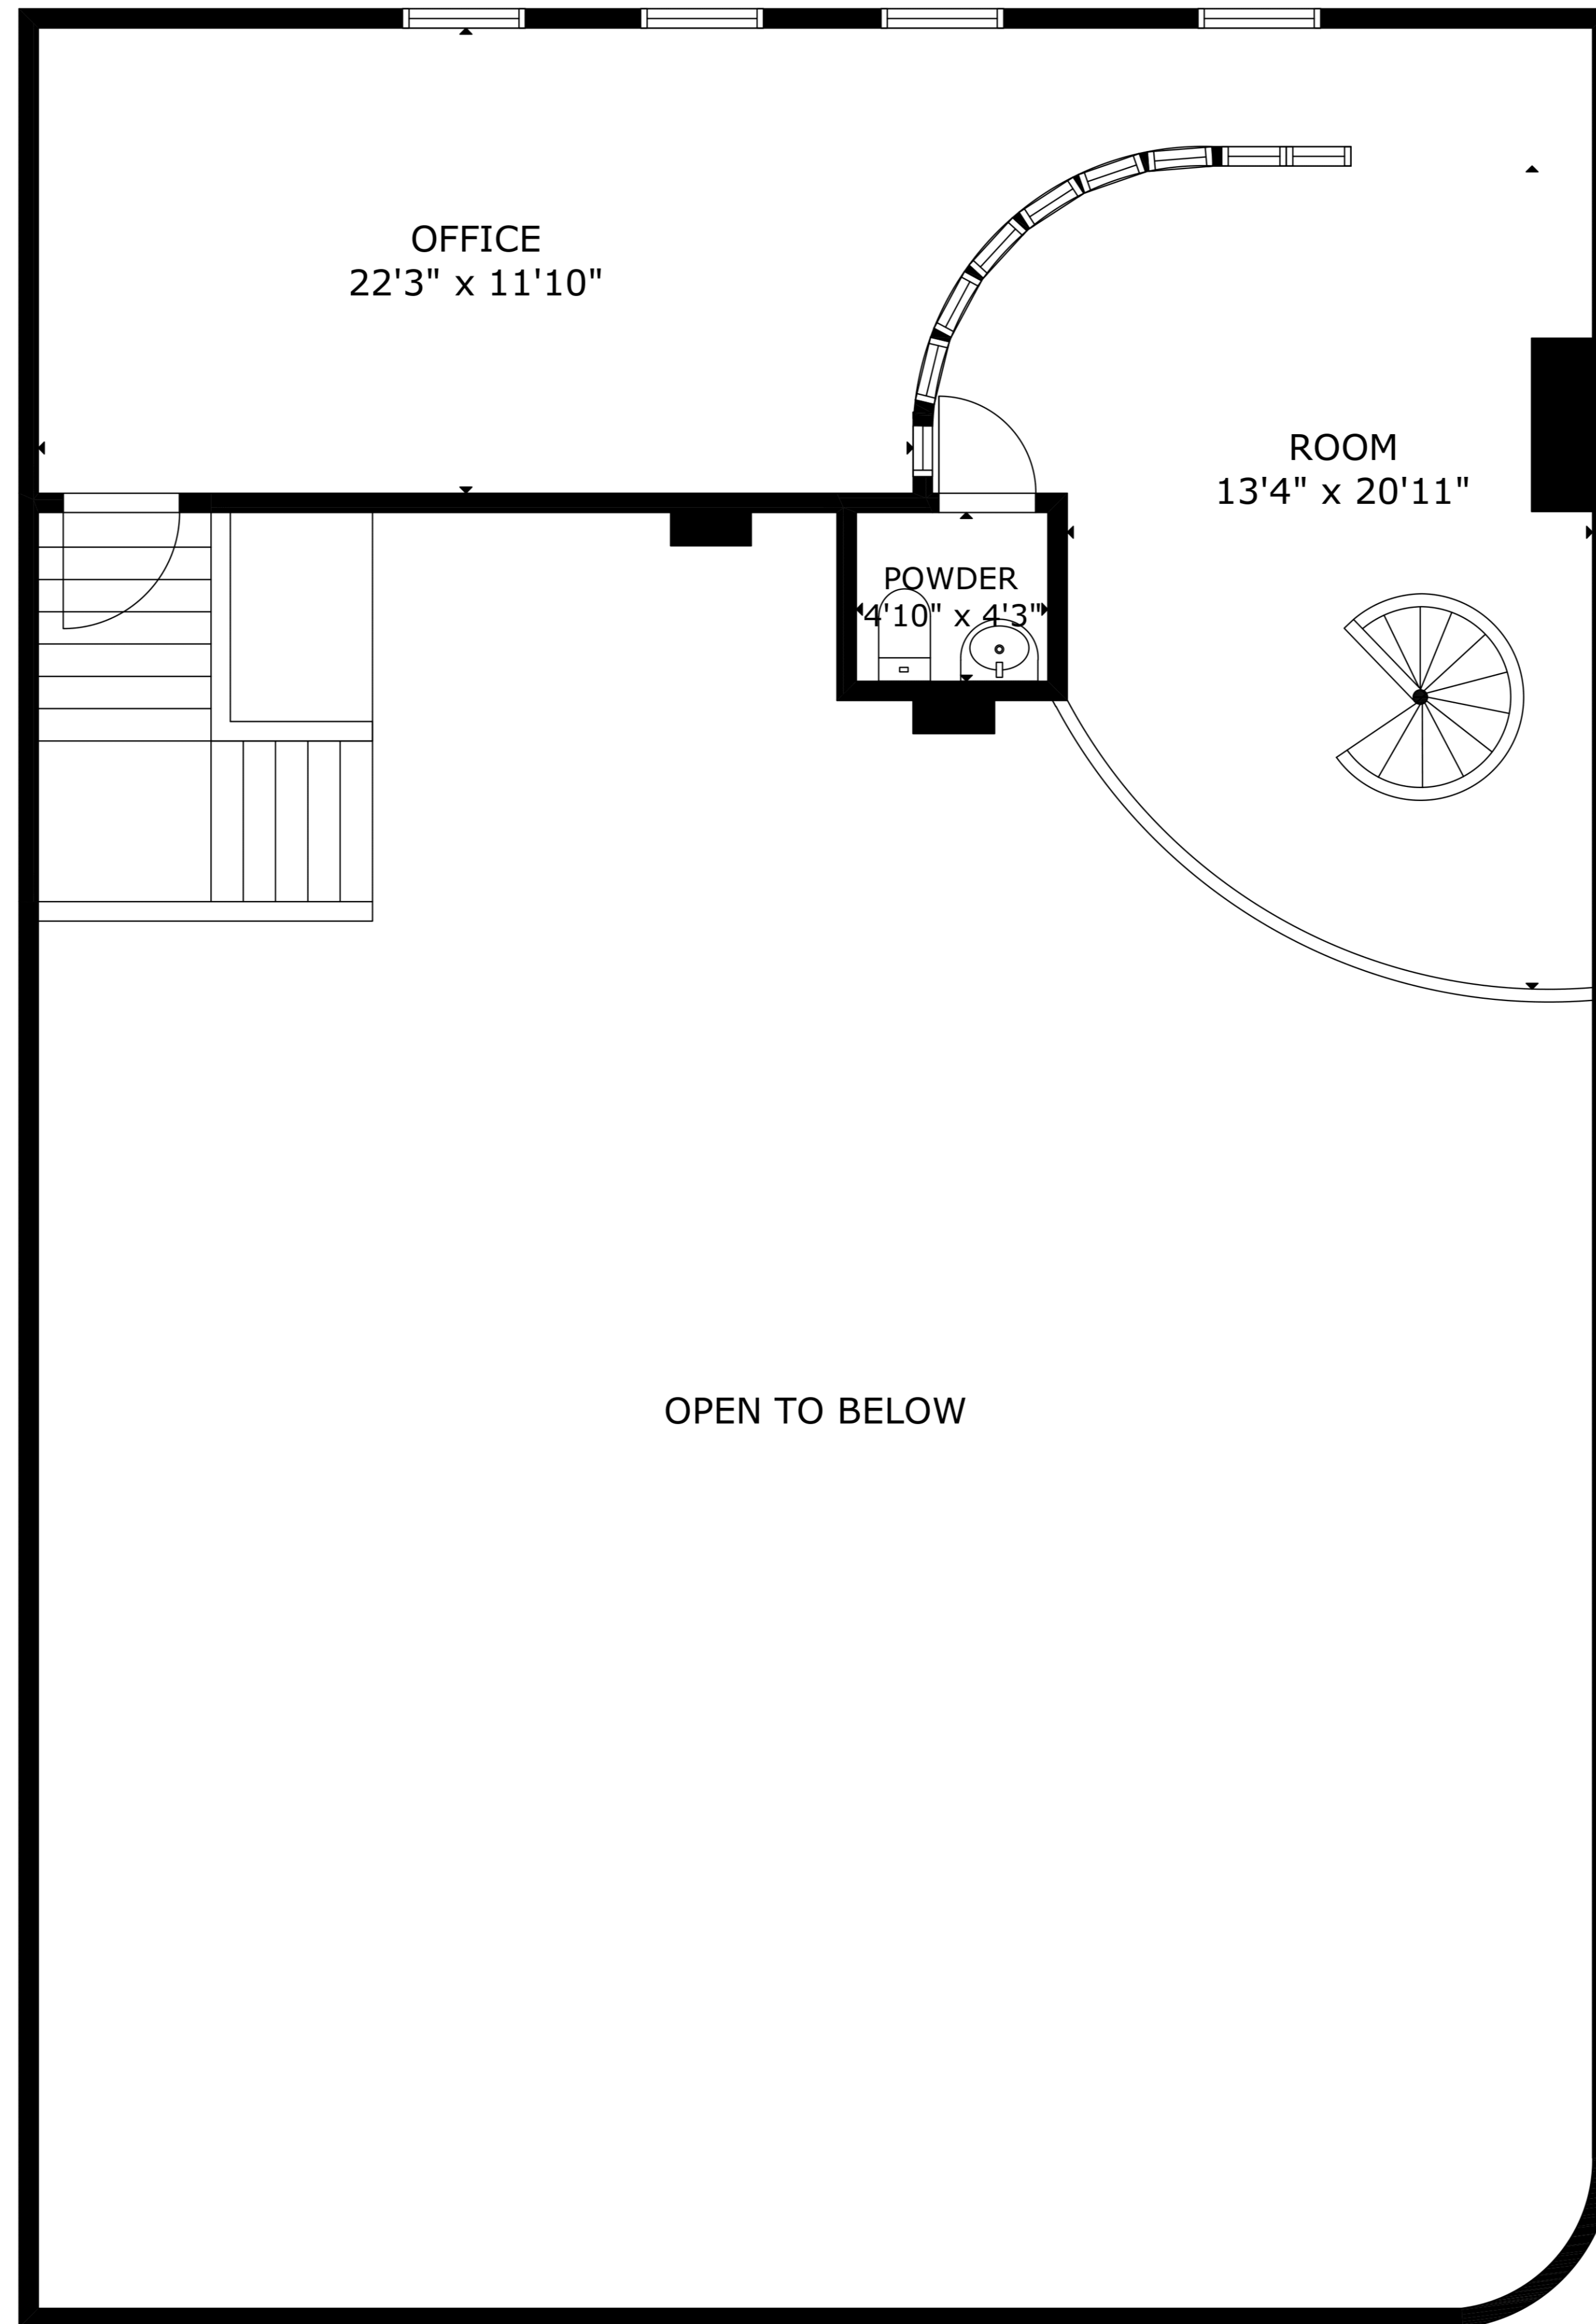

GROSS INTERNAL AREA
 TOTAL: 3,008 sq ft
 FLOOR 1: 2,284 sq ft, FLOOR 2: 724 sq ft
 SIZE AND DIMENSIONS ARE APPROXIMATE, ACTUAL MAY VARY

GROSS INTERNAL AREA
TOTAL: 3,008 sq ft

FLOOR 1: 2,284 sq ft, FLOOR 2: 724 sq ft

SIZE AND DIMENSIONS ARE APPROXIMATE, ACTUAL MAY VARY

GROSS INTERNAL AREA
TOTAL: 3,008 sq ft
FLOOR 1: 2,284 sq ft, FLOOR 2: 724 sq ft
SIZE AND DIMENSIONS ARE APPROXIMATE, ACTUAL MAY VARY