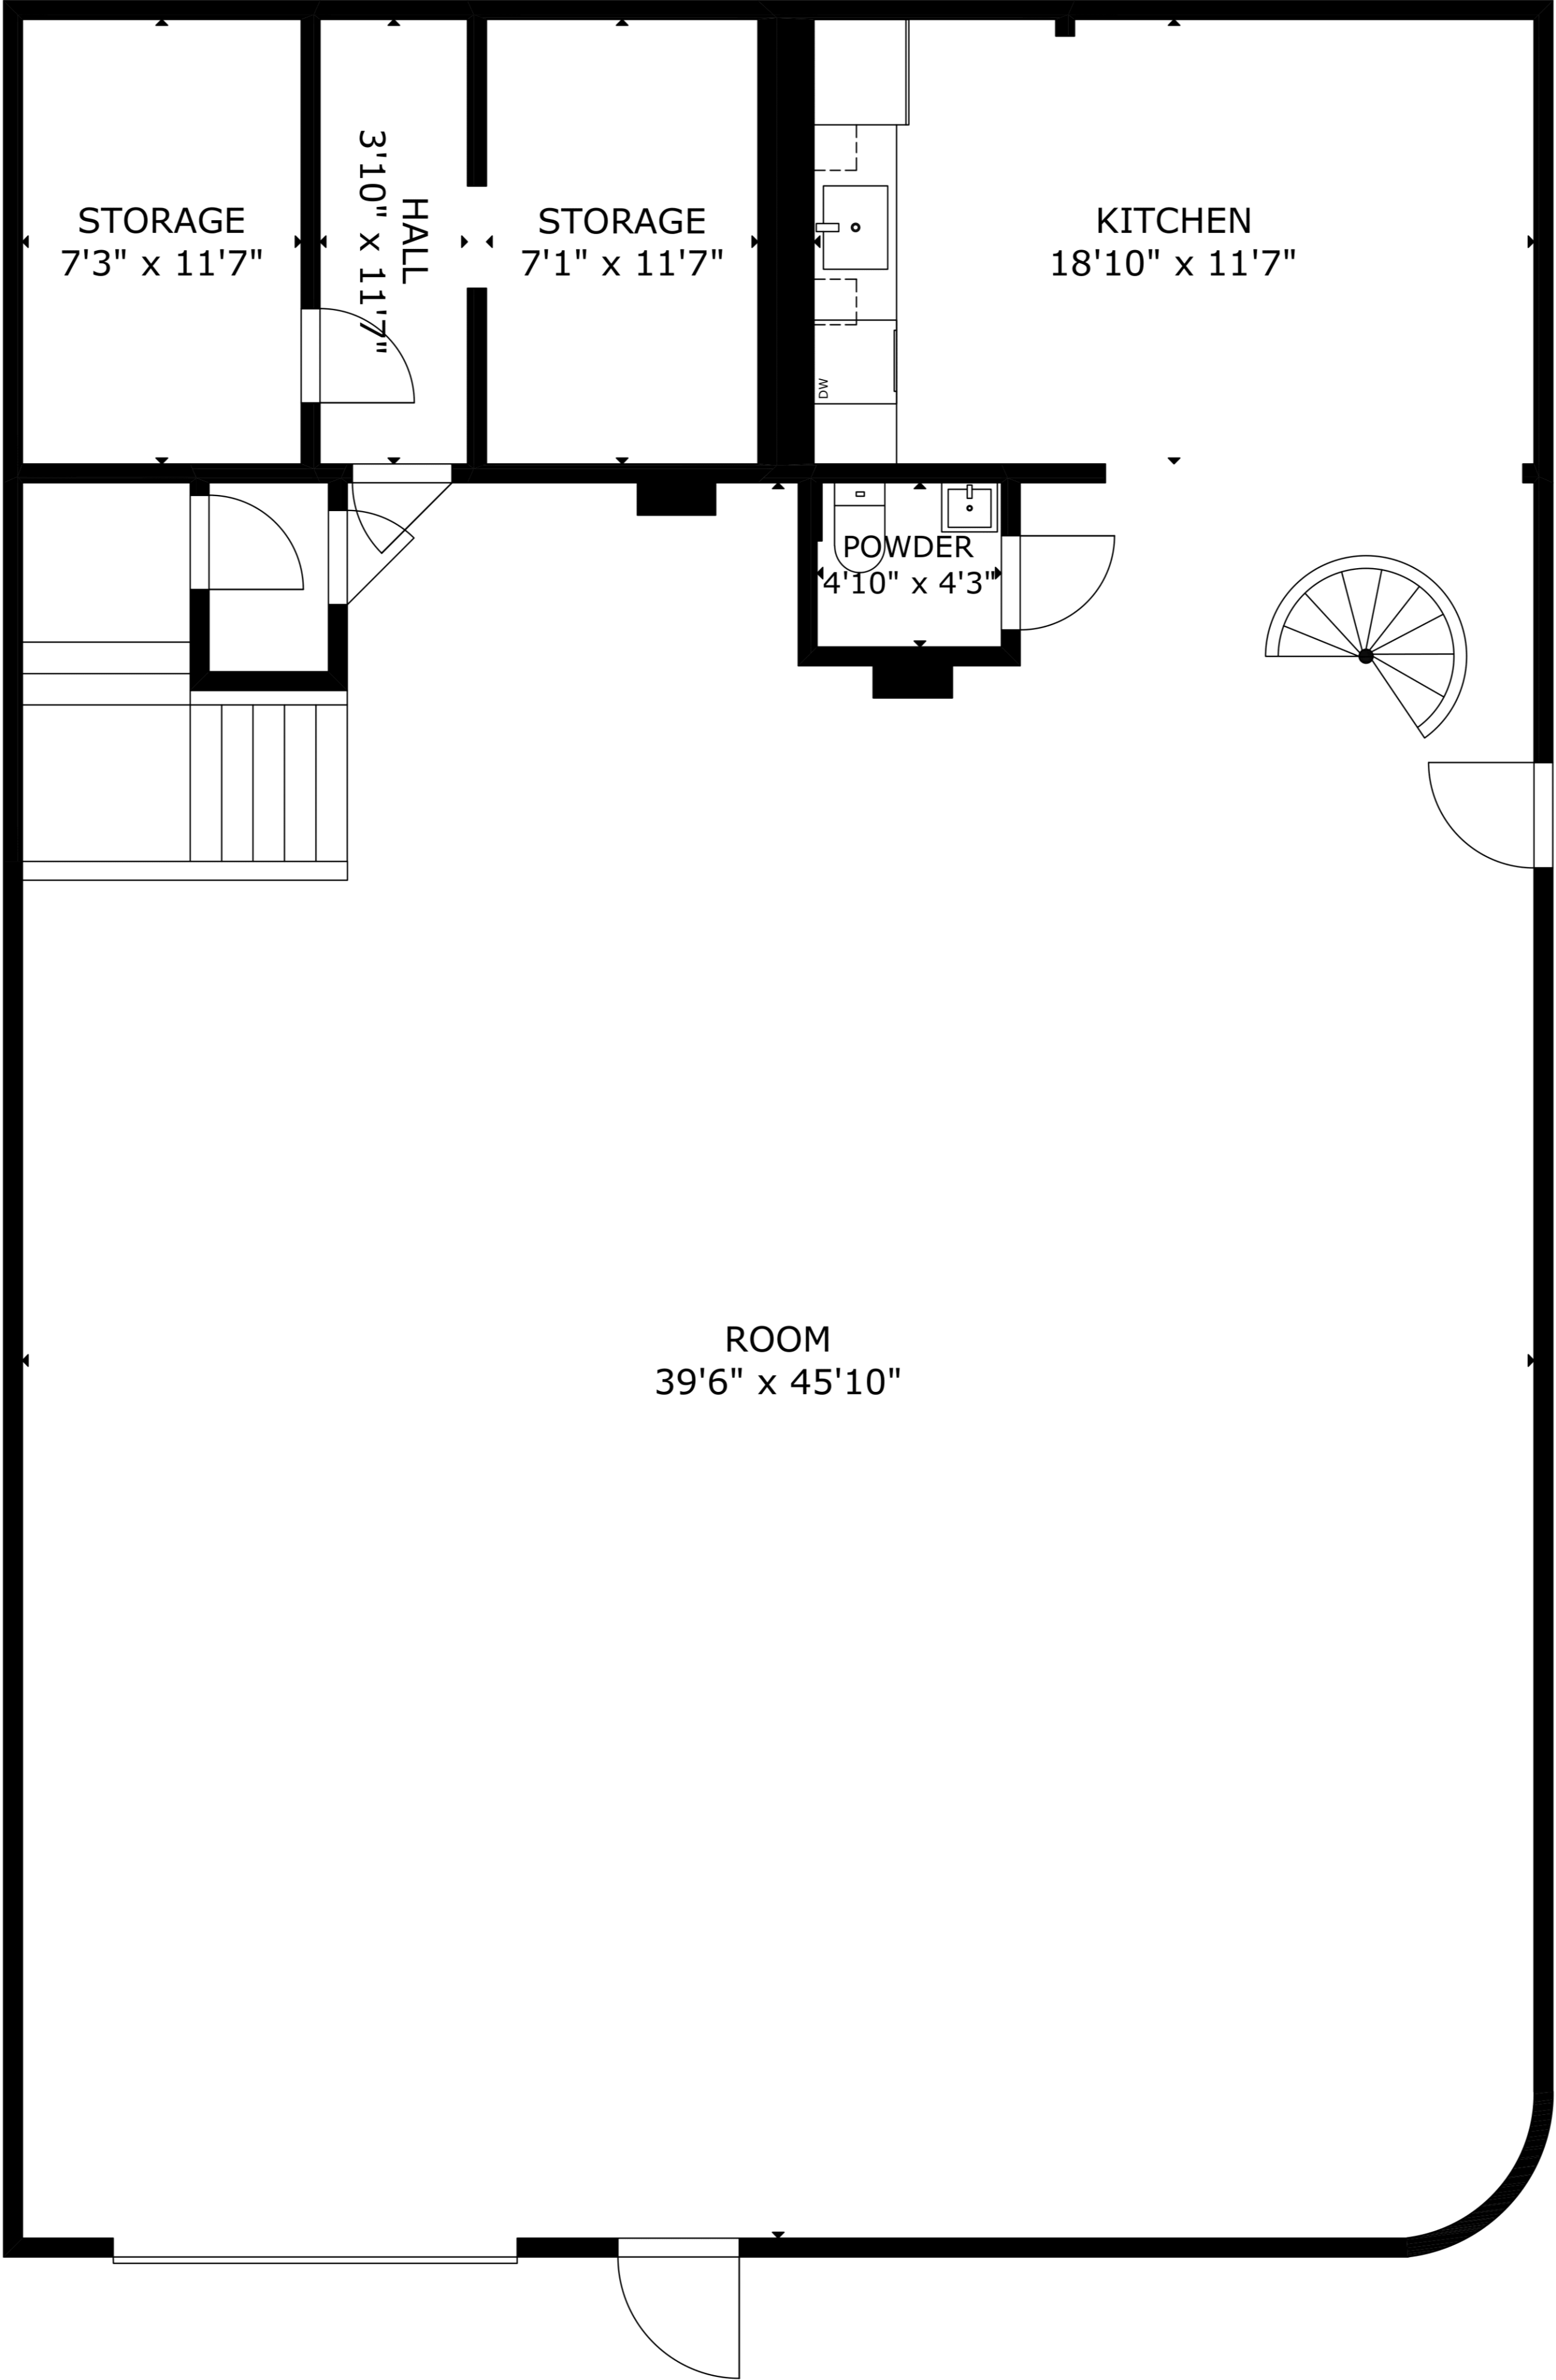

GROSS INTERNAL AREA
 TOTAL: 3,008 sq ft
 FLOOR 1: 2,284 sq ft, FLOOR 2: 724 sq ft
 SIZE AND DIMENSIONS ARE APPROXIMATE, ACTUAL MAY VARY

GROSS INTERNAL AREA
TOTAL: 3,008 sq ft

FLOOR 1: 2,284 sq ft, FLOOR 2: 724 sq ft

SIZE AND DIMENSIONS ARE APPROXIMATE, ACTUAL MAY VARY

GROSS INTERNAL AREA
TOTAL: 3,008 sq ft
FLOOR 1: 2,284 sq ft, FLOOR 2: 724 sq ft
SIZE AND DIMENSIONS ARE APPROXIMATE, ACTUAL MAY VARY