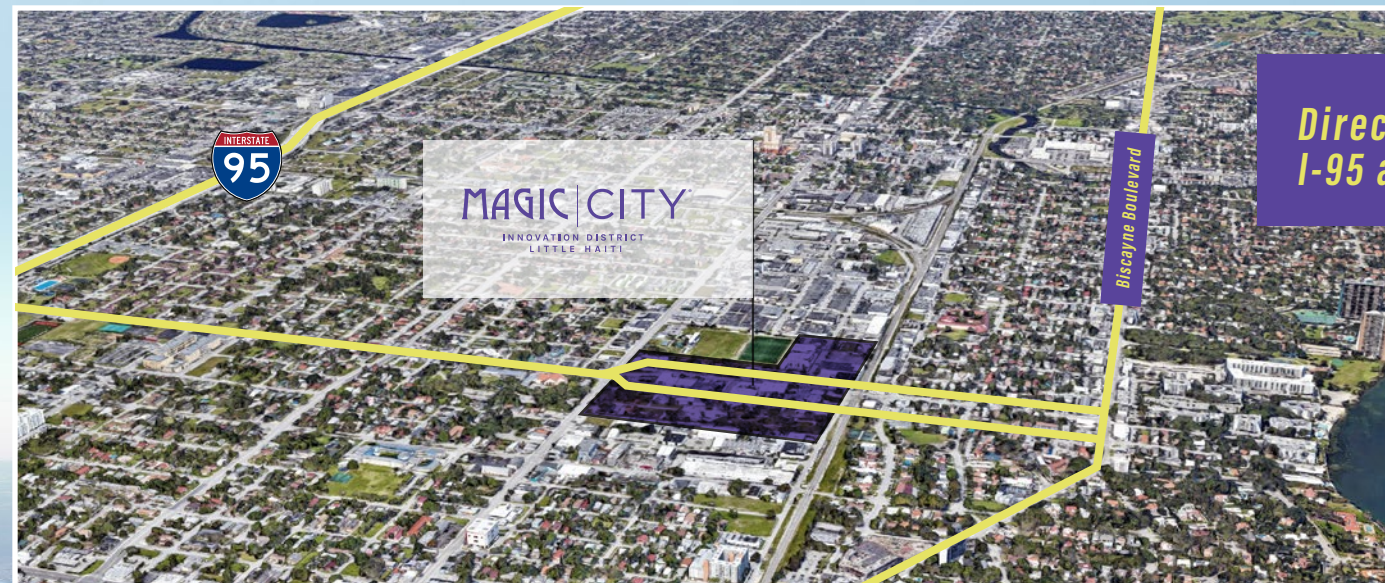

200 NE 62 Street is located along 62 Street and NE 2 Avenue at the Magic City Innovation District - Little Haiti.

This space is comprised of 18,000 SF fronting NE 62 Street and NE 2 Avenue.

The space is ideal for outdoor concepts.

What Is the Magic City Innovation District® - Little Haiti?

Magic City Innovation District - Little Haiti is a new urban community dedicated to technology, sustainability, art & culture, and health & wellness.

MIAMI INTL. AIRPORT

15 MINS

30 MINS

5 MINS

MAGIC CITY
INNOVATION DISTRICT
LITTLE HAITI

MIAMI SHORES

DESIGN DISTRICT

LITTLE HAITI

WYNWOOD

MIDTOWN

EDGEWATER

DOWNTOWN

PORT MIAMI

BRICKELL

SOUTH BEACH

The District