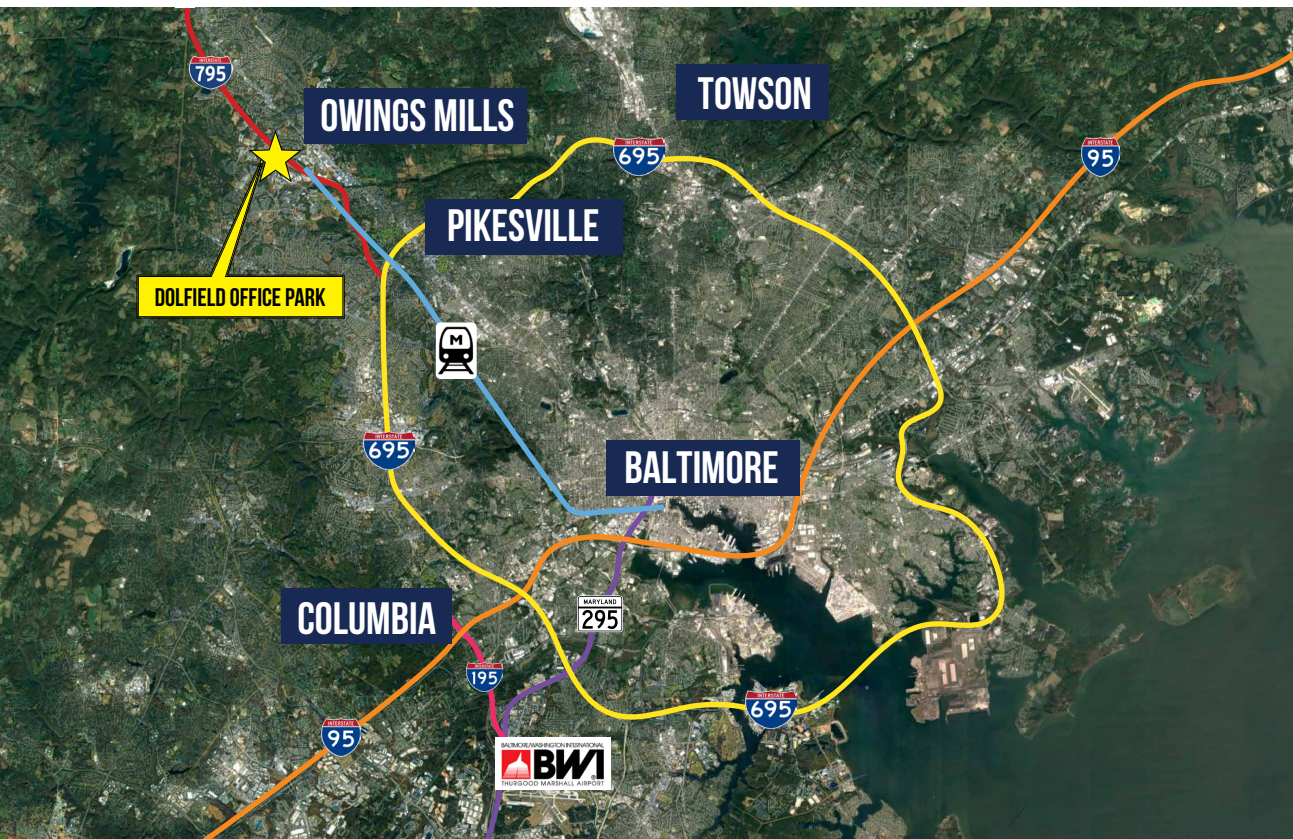

MINUTES TO ALL OF OWINGS MILLS SHOPS & RESTAURANTS

CONVENIENCE.
WELLNESS.
PRODUCTIVITY.

ON-SITE
MTA BUS STOP

DOWNTOWN
BALTIMORE
22 MILES AWAY

MARRIOTT
OWINGS MILLS
3.5 MILES AWAY

BWI
AIRPORT
22 MILES AWAY

SITE PLAN

RED RUN BLVD

- LINK TO INDIVIDUAL BUILDING BROCHURE