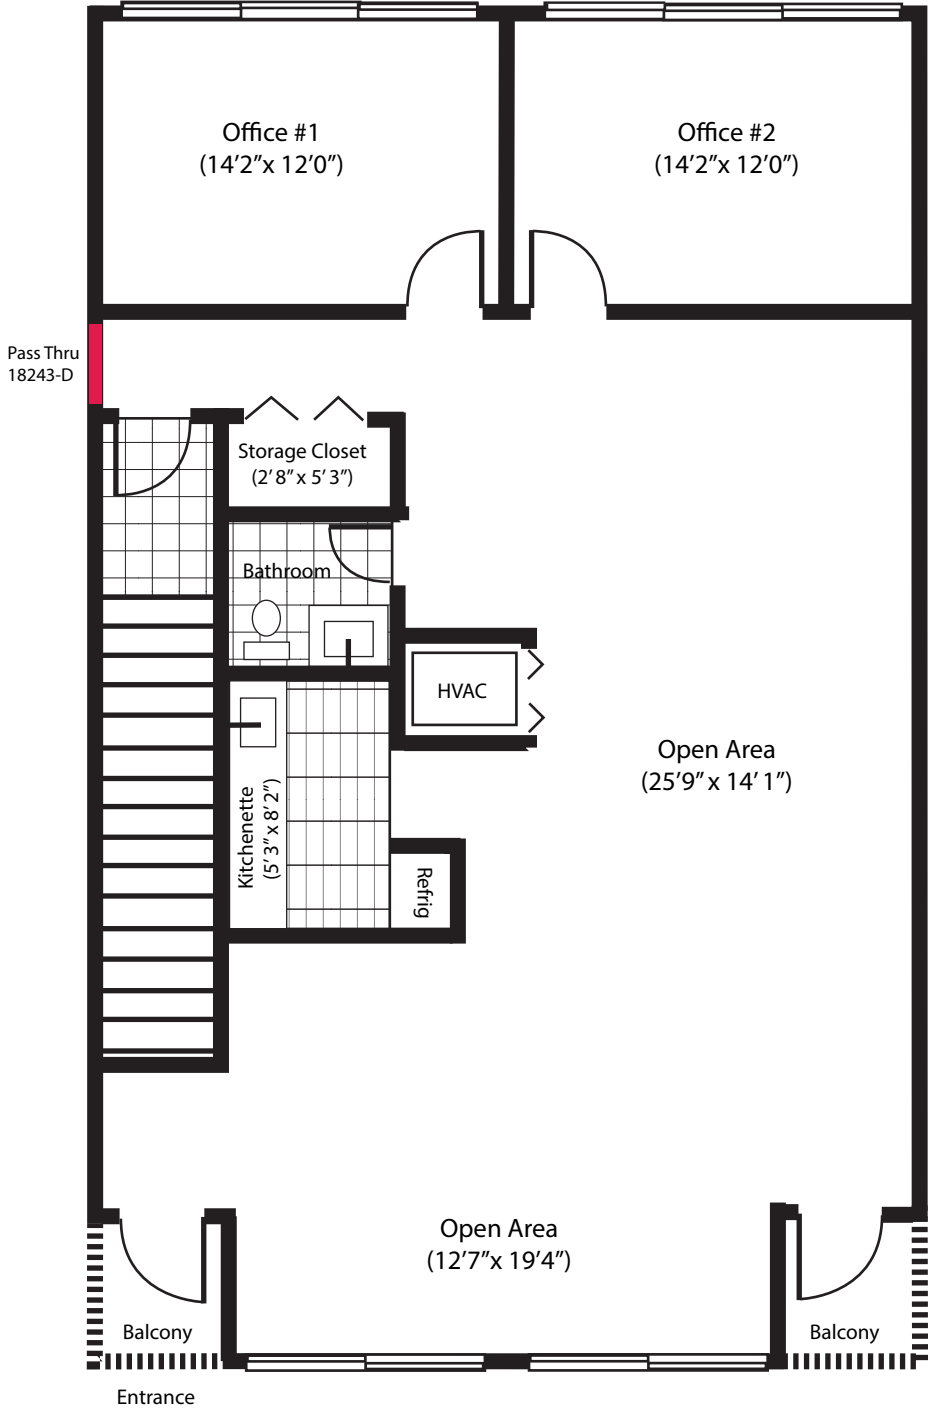

Upper Level  
Square Feet: 1,575  
Office Space

For Leasing  
Information Contact:

Brian Pettit  
301-975-1020, Ext. 402

Details and dimensions on floor plans are approximate and subject to change without notice.