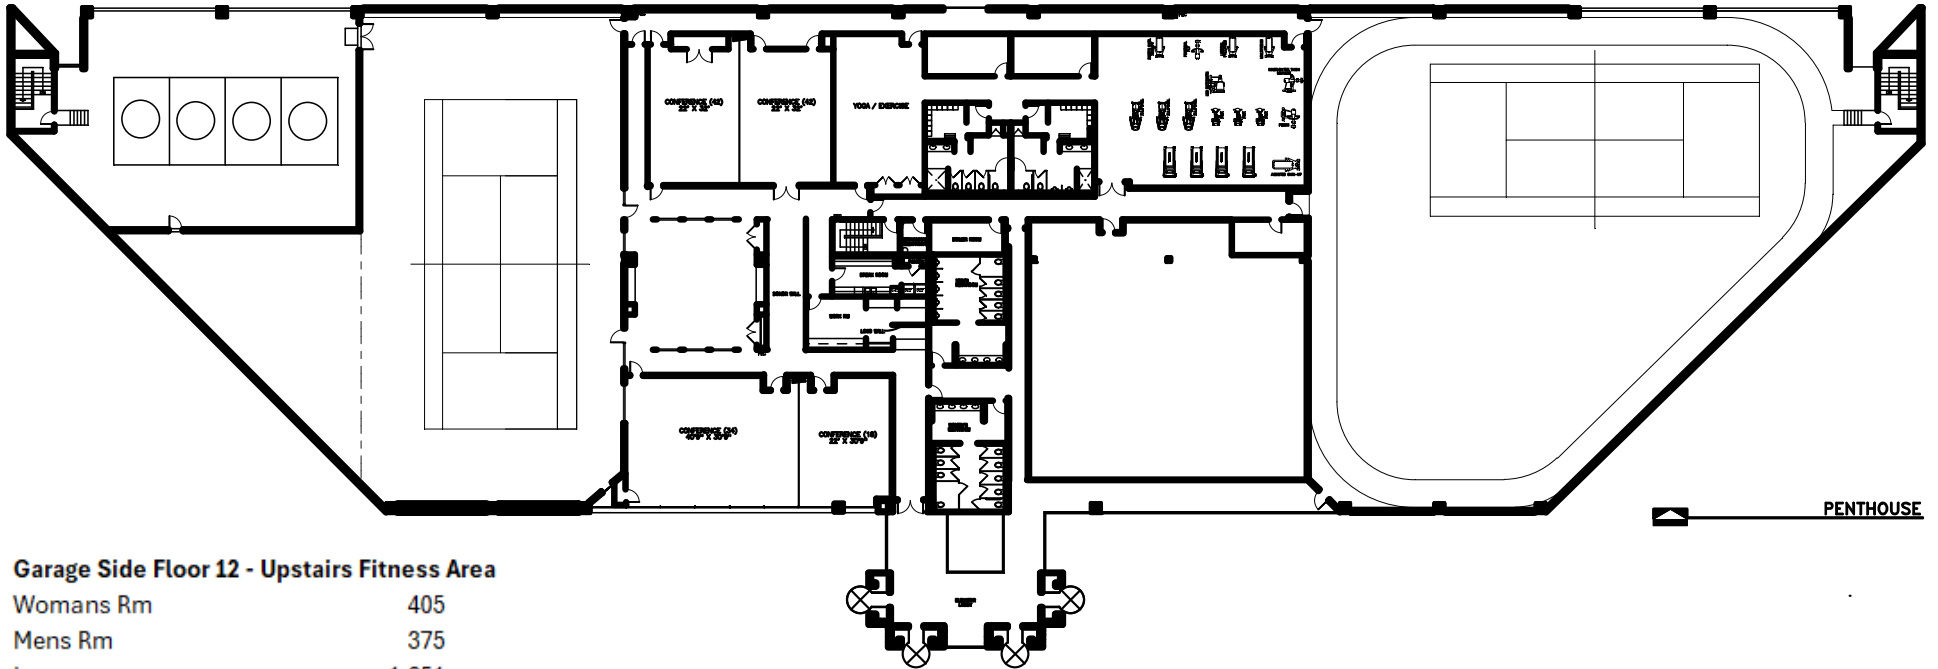

INDOOR AND OUTDOOR FITNESS AND RECREATION AREA

Garage Side Floor 12 - Upstairs Fitness Area

Womans Rm	405
Mens Rm	375
Lounge	1,651
Fitness Center	1,759
Hallway	289
Yoga Studio	746
Indoor Pickle Ball Courts	2,316
Lounge and Arcade	1,651
Mens Bathroom	474
Womans Bathroom	483
Total Indoor sf	10,149
Outdoor Courts	12,753
Other Outdoor Space	6,075
Total sf	28,977