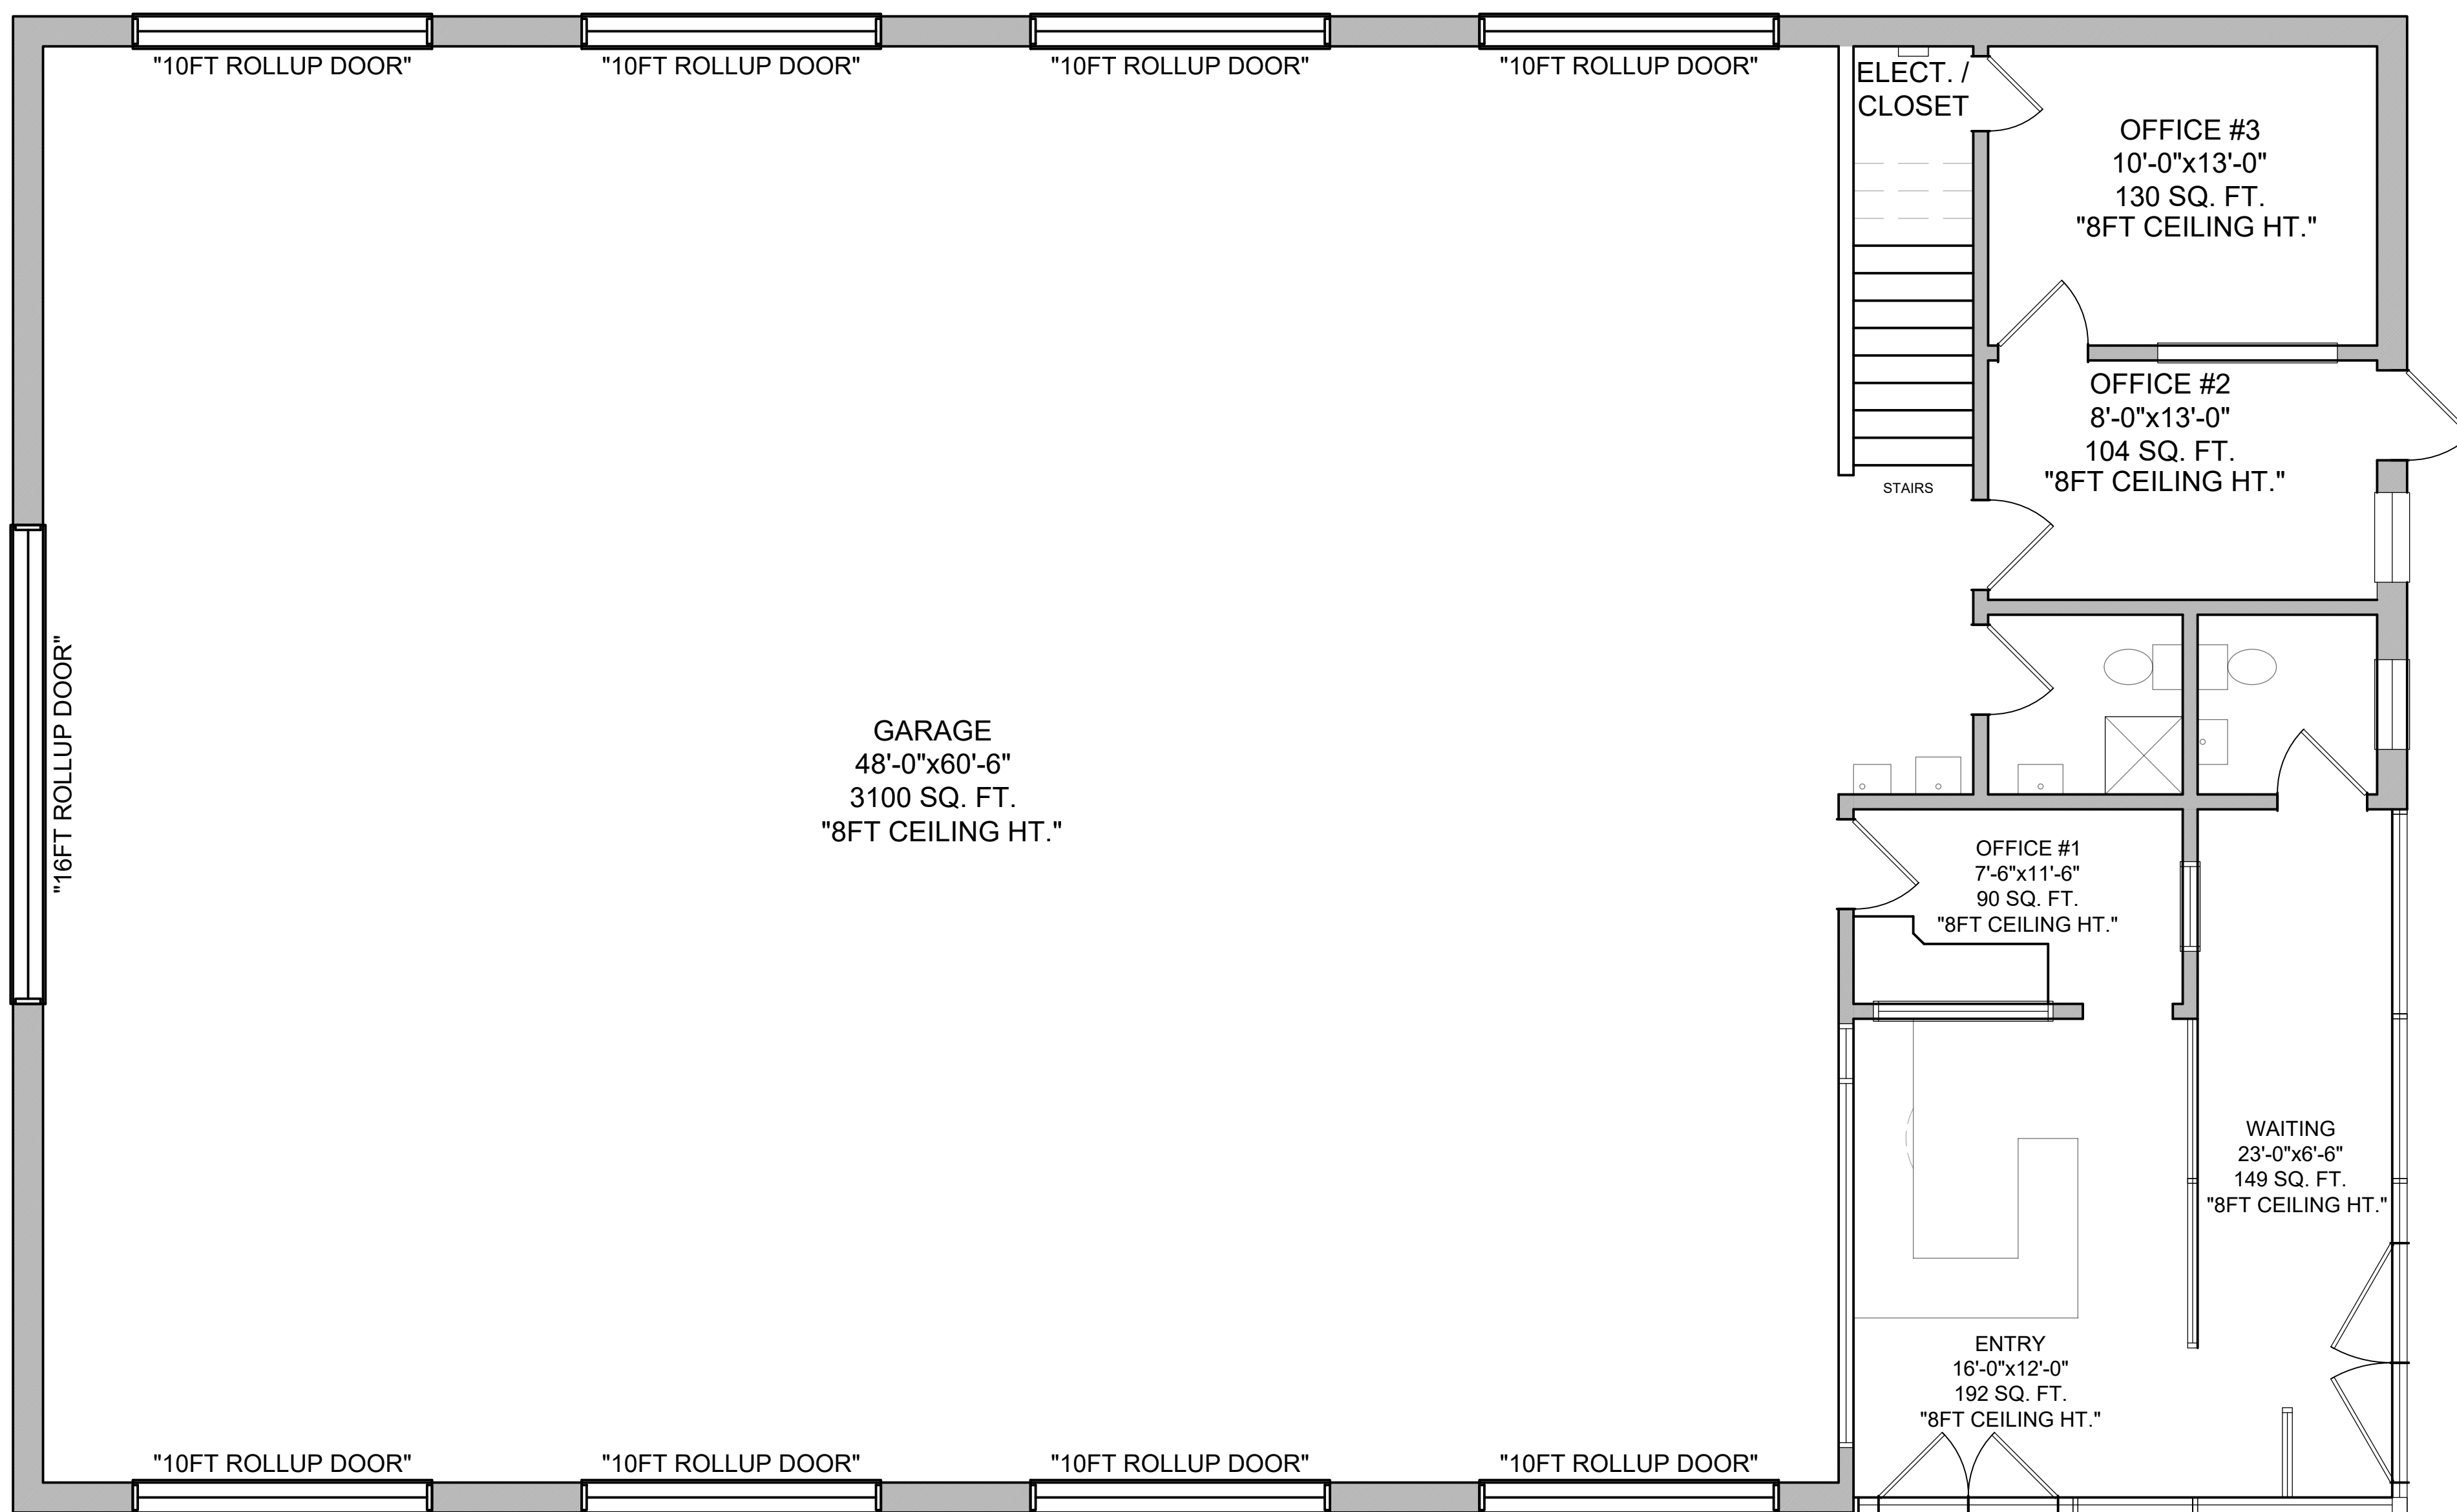

2ND FLOOR

855 SF LOFT

1ST FLOOR

900 SF OFFICE

5711 STAR LANE