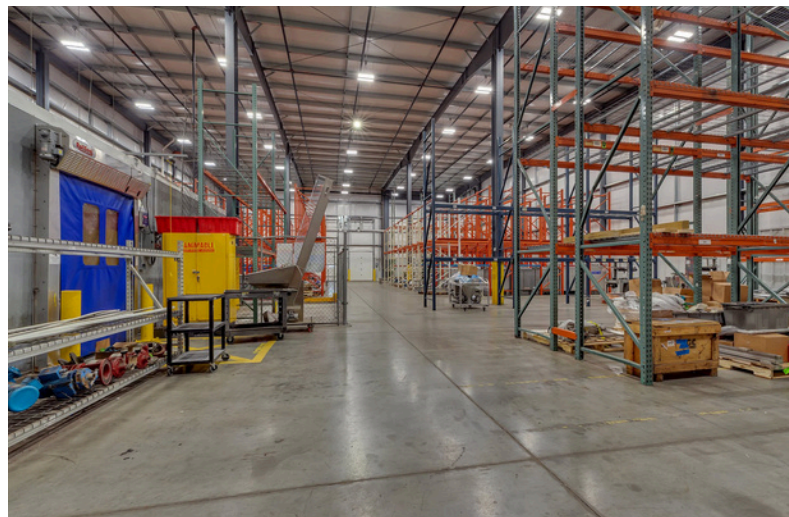

FOR SALE

347 Glen St.
Foley, MN

Property Summary:

Property type: Warehouse, industrial, office

Size: 34,500 sf

Access: 6 dock height, 1 grade level door(s)

Land: 5 parcels, 4.75 ac total

Property Description:

347 Glen St. in Foley MN brings a rare opportunity to step into a well maintained food grade building with a 32' clear height in the warehouse, heavy power, high visibility, and 6 dock height doors. The property was until recently a fully operational food packaging and processing facility. The site still has some equipment including air compressors, pallet racking, chillers, etc.

- 6 dock height doors
- 1 garbage compactor / dock door
- 1 spare dock space (would need door installed)
- 1 drive in door

Parking and Land:

- 61 parking spaces
- Extra lots for: expansion, outdoor storage, additional parking
- 4.75 ac total

Location

Foley, MN

Interior photos: warehouse

Interior photos: production

Note:
Pictured food
handling equipment
is not part of the
real estate sale.

Interior photos: office

Exterior

CONTACT: