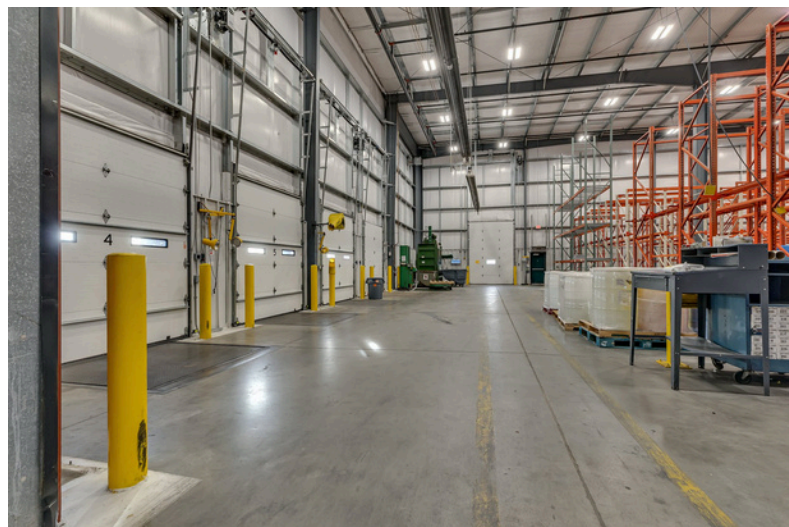

FOR SALE

347 Glen St.
Foley, MN

Property Summary:

Property type: Warehouse, industrial, office

Size: 34,500 sf

Access: 6 dock height, 1 grade level door(s)

Land: 5 parcels, 4.75 ac total

Property Description:

347 Glen St. in Foley MN brings a rare opportunity to step into a well maintained food grade building with a 32' clear height in the warehouse, heavy power, high visibility, and 6 dock height doors. The property was until recently a fully operational food packaging and processing facility. The site still has some equipment including air compressors, pallet racking, chillers, etc.

- 6 dock height doors
- 1 garbage compactor / dock door
- 1 spare dock space (would need door installed)
- 1 drive in door

Parking and Land:

- 61 parking spaces
- Extra lots for: expansion, outdoor storage, additional parking
- 4.75 ac total

Location

Foley, MN

Interior photos: warehouse

Interior photos: production

Note:
Pictured food
handling equipment
is not part of the
real estate sale.

Interior photos: office

Exterior

CONTACT: