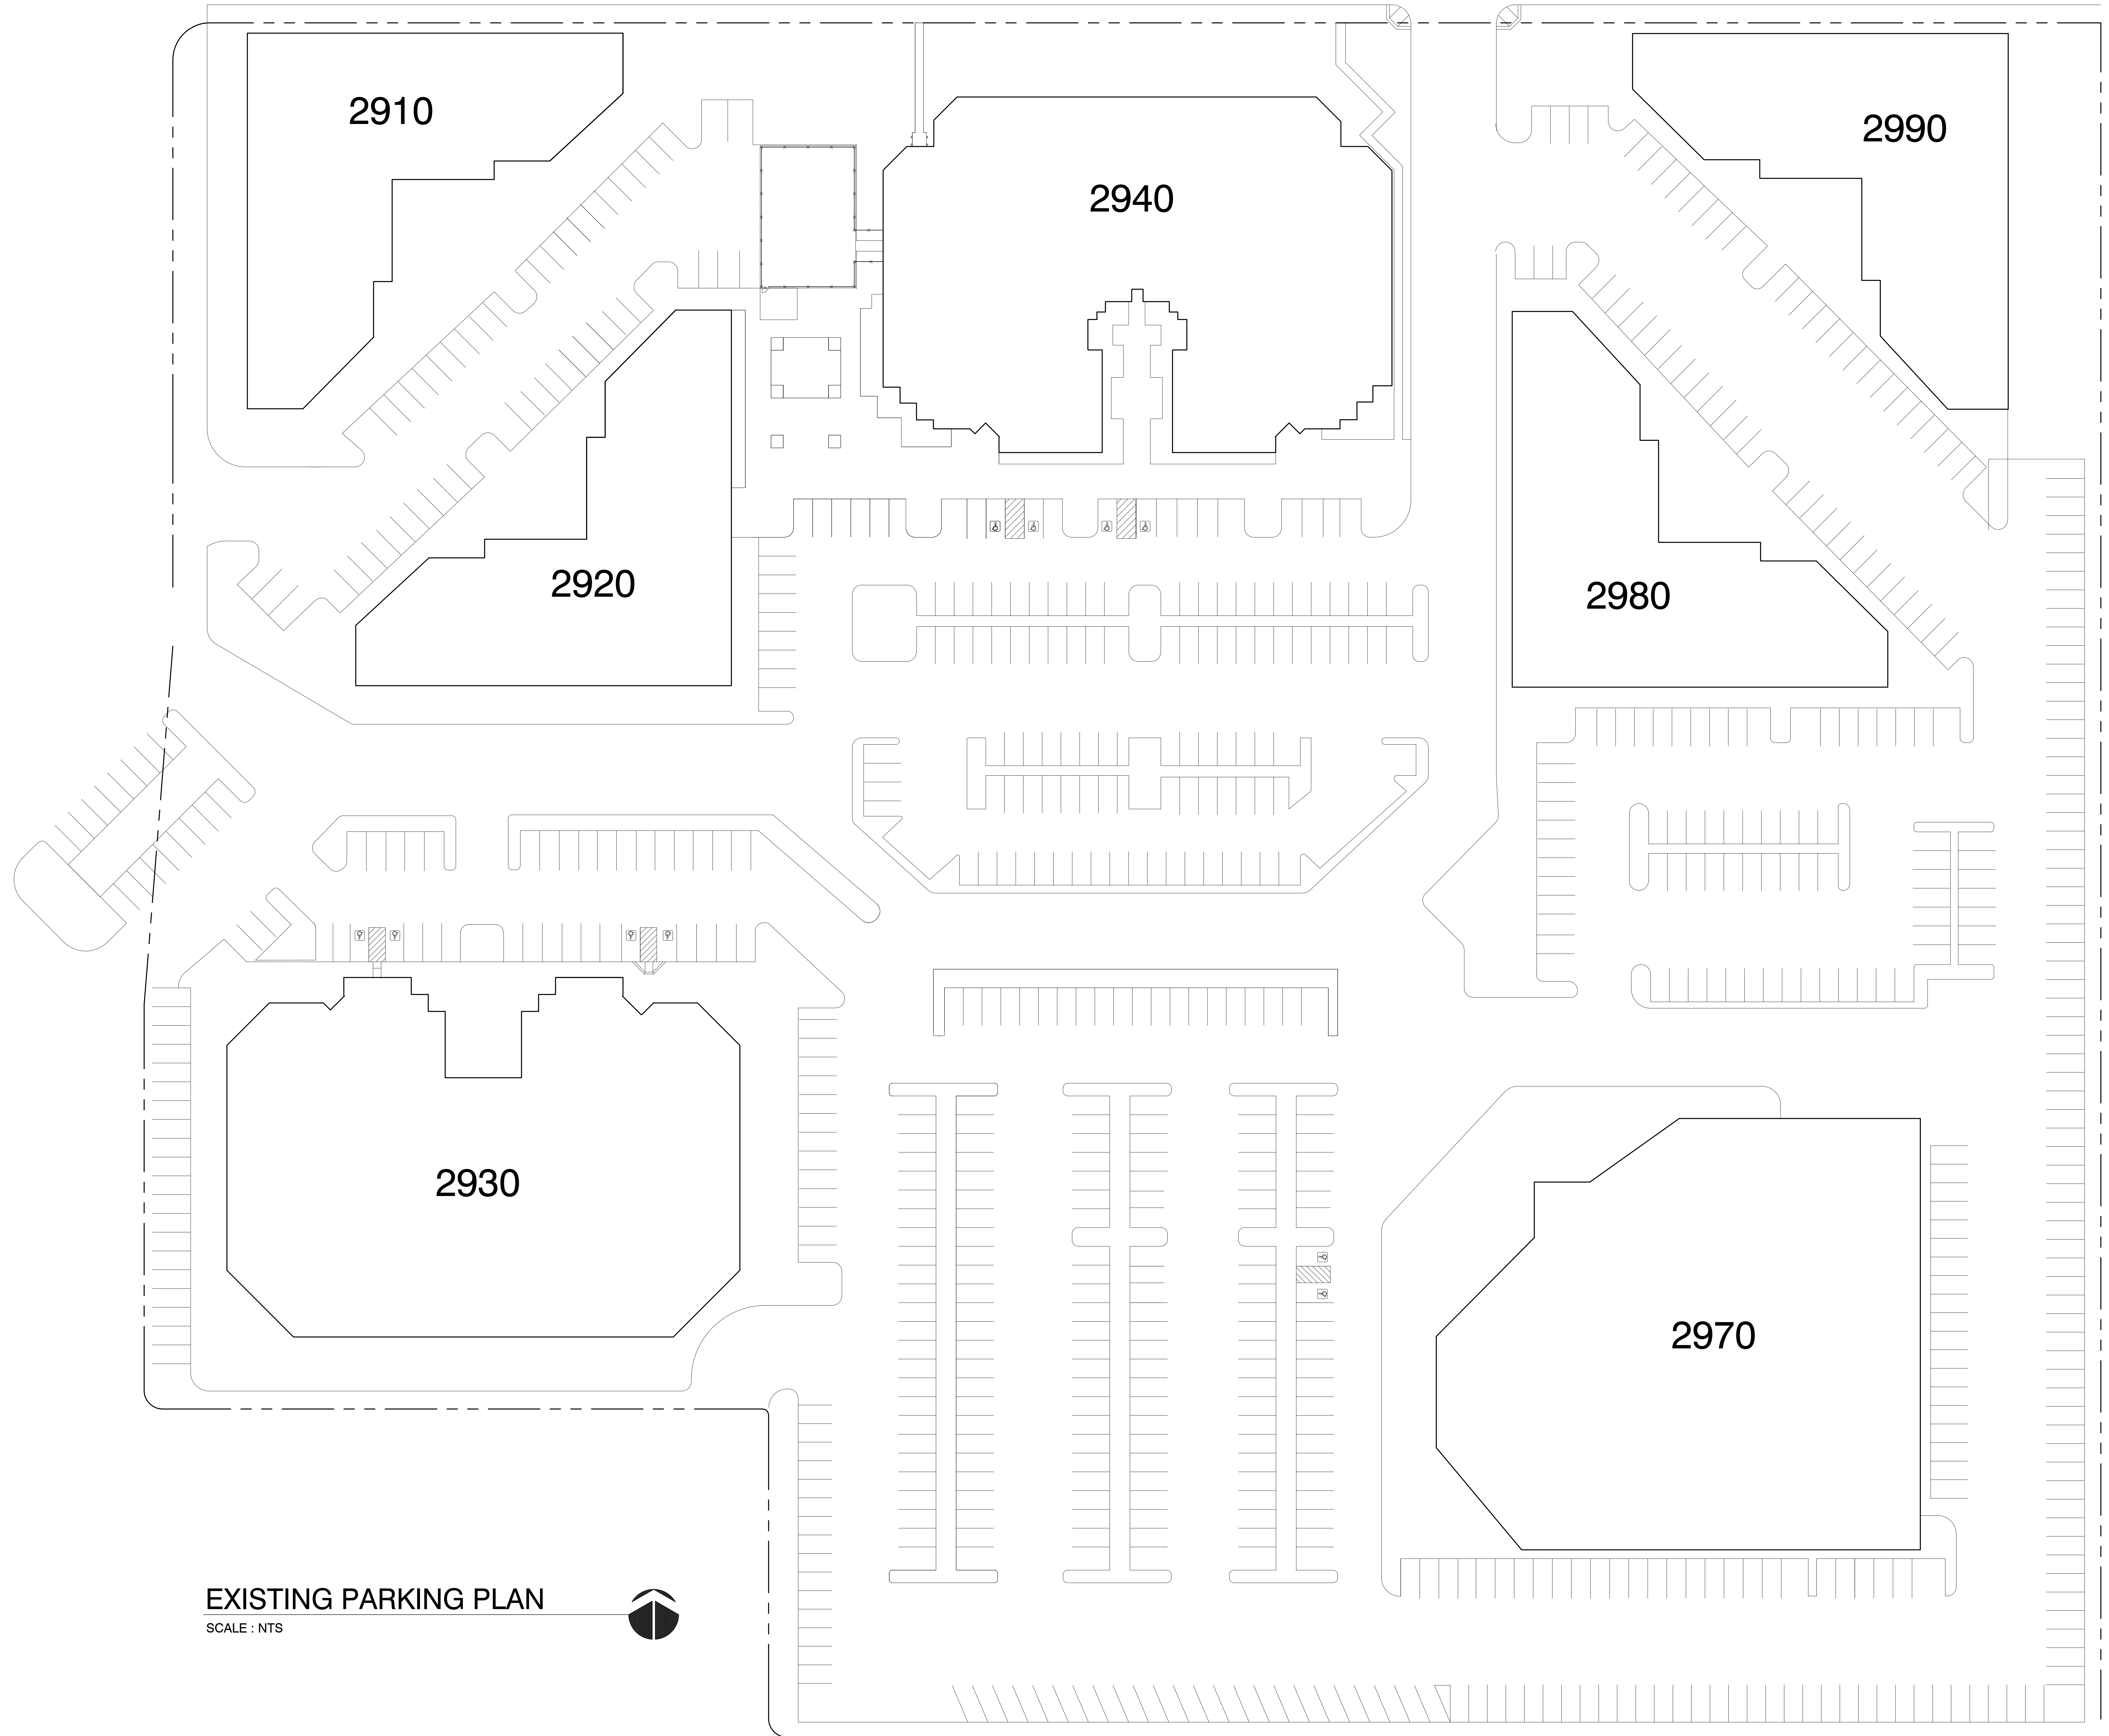

INLAND EMPIRE BLVD

EXISTING PARKING PLAN

SCALE : NTS