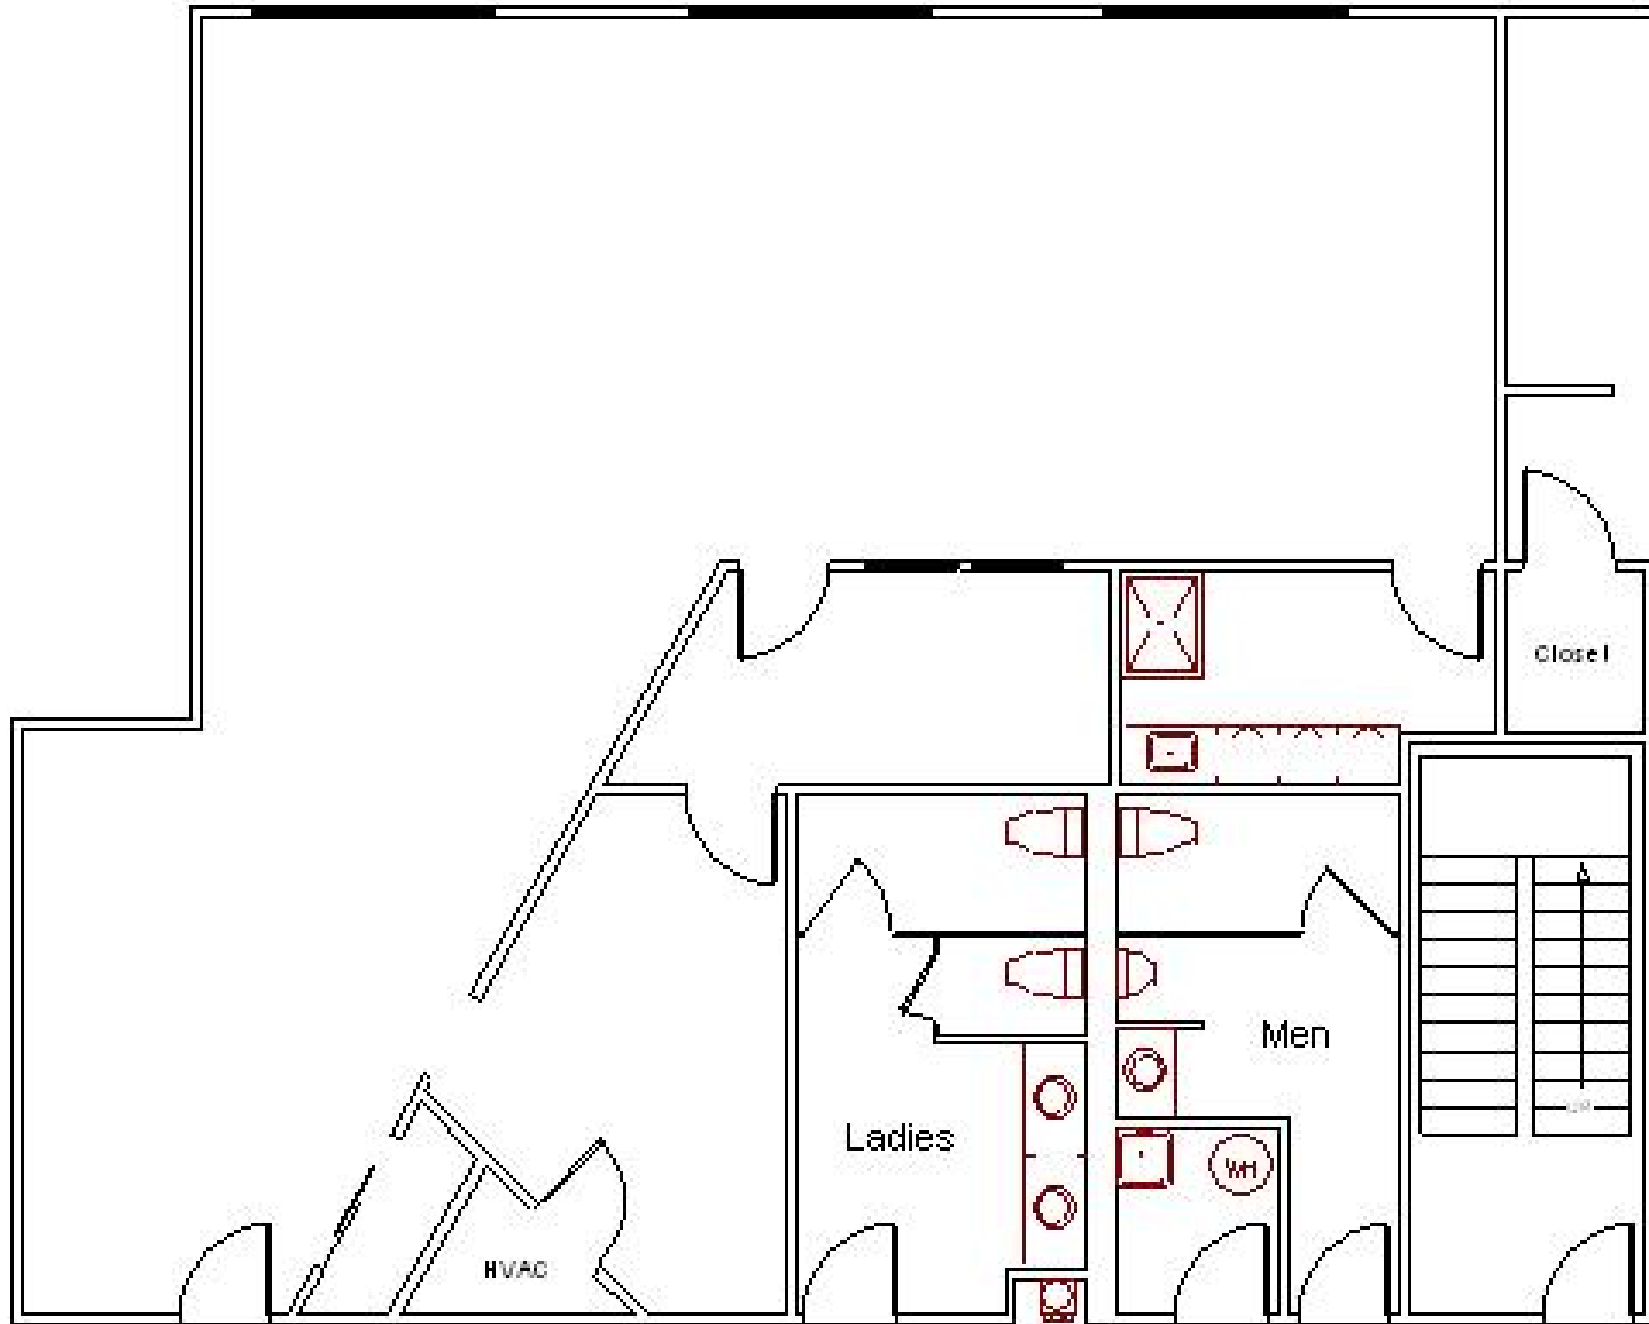

CROSS STREET PROFESSIONAL BUILDING
39 Cross Street, Peabody, MA 01960
Suite 206 – 1,723rsf

Plan not to scale, actual dimensions may vary.