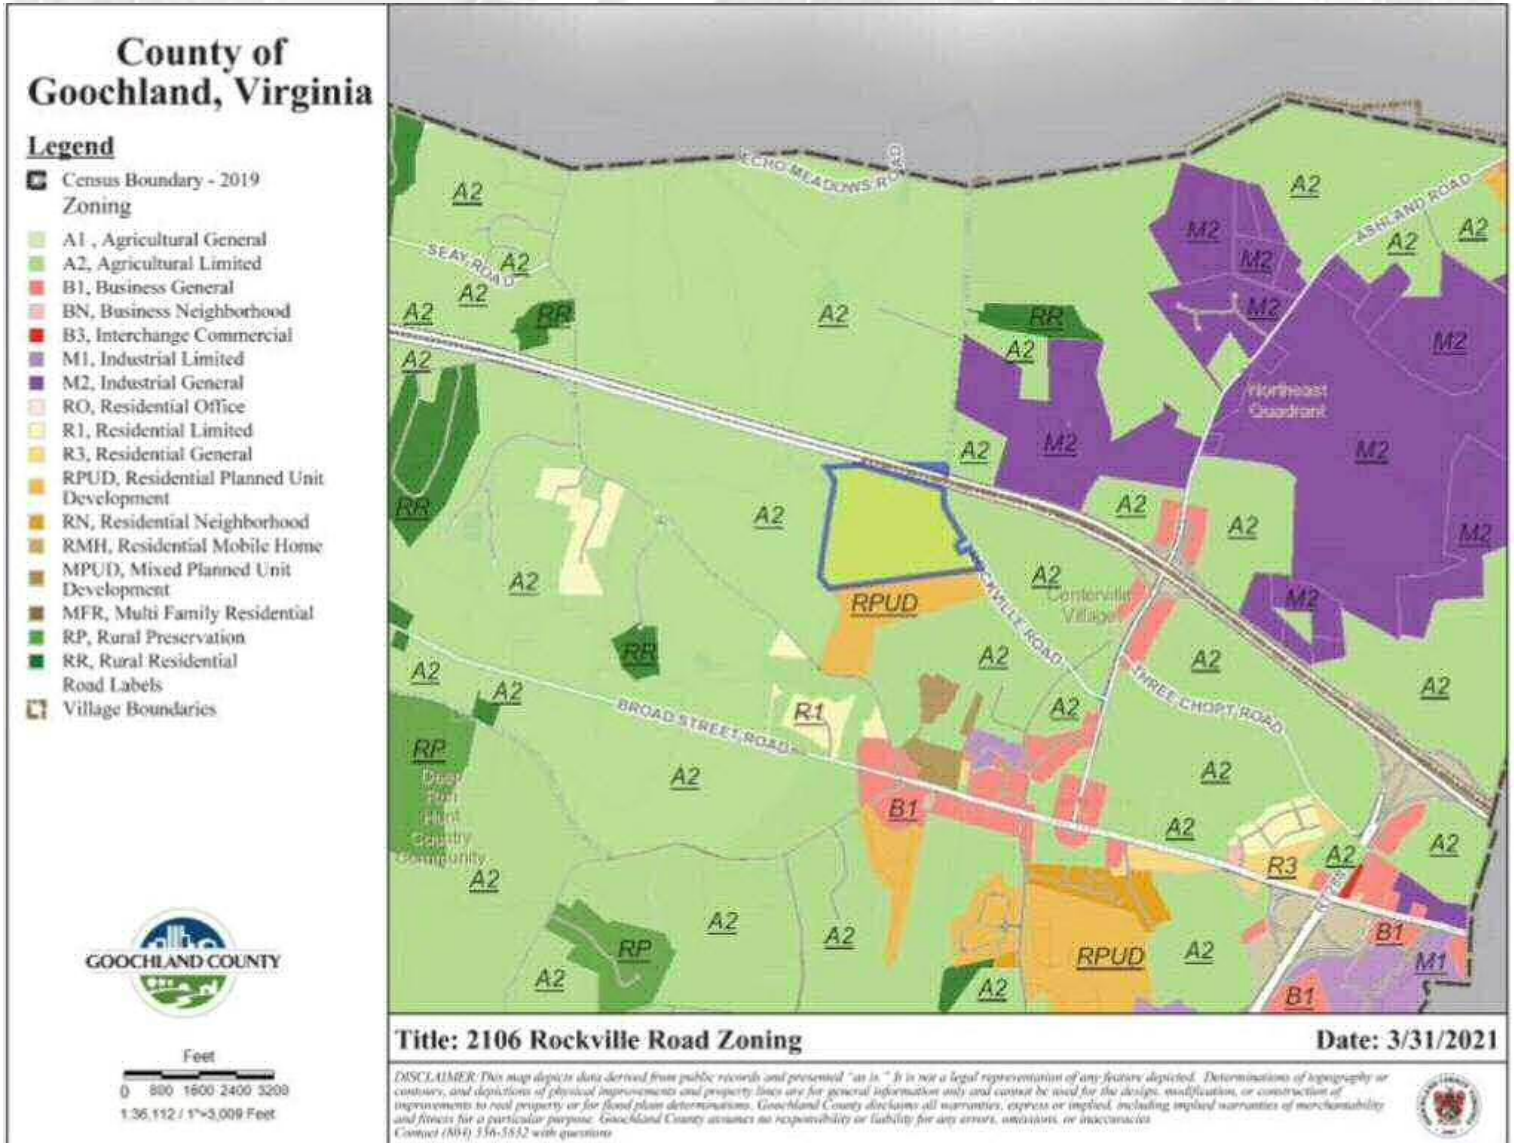

Title:

Date: 4/20/2021

DISCLAIMER: This map depicts data derived from public records and presented "as is." It is not a legal representation of any feature depicted. Determinations of topographic contours, and display lines of physical improvements and property lines are for general information only and cannot be used for the design, modification, or construction of improvements to real property or for flood plain determinations. Goochland County disclaims all warranties, express or implied, including implied warranties of merchantability and fitness for a particular purpose. Goochland County assumes no responsibility or liability for any future, subsequent, or inaccurate information. ©2021 HTR, LLC. All rights reserved.

2106 Rockville Road

Goochland County, VA

ZONING MAP

2106 Rockville Road

Goochland County, VA

100 YEAR FLOOD PLAN

Images

Primary Photo