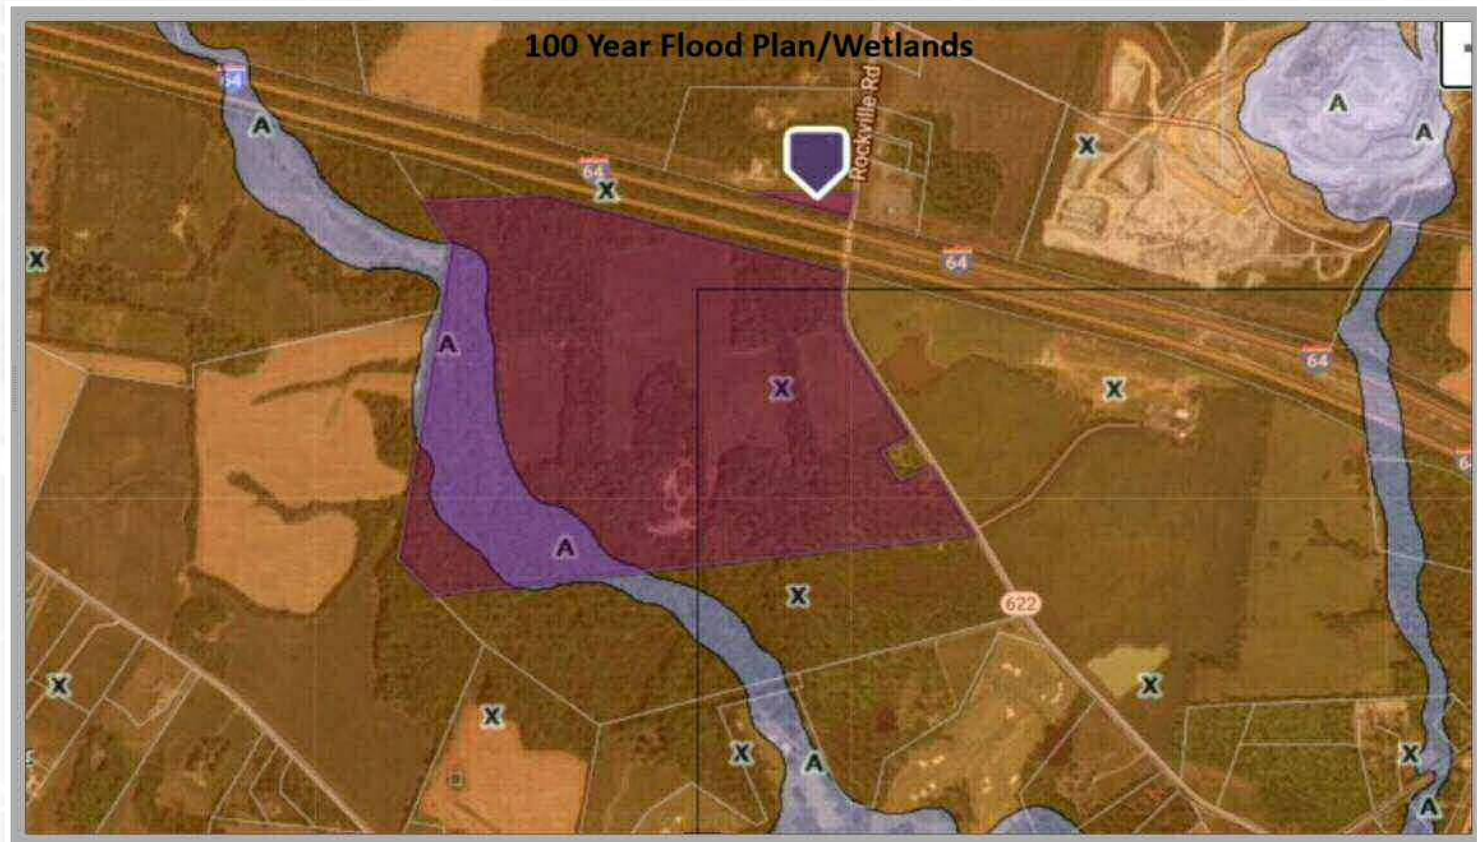

2106 Rockville Road

Goochland County, VA

ZONING MAP

2106 Rockville Road

Goochland County, VA

100 YEAR FLOOD PLAN

Images

Primary Photo