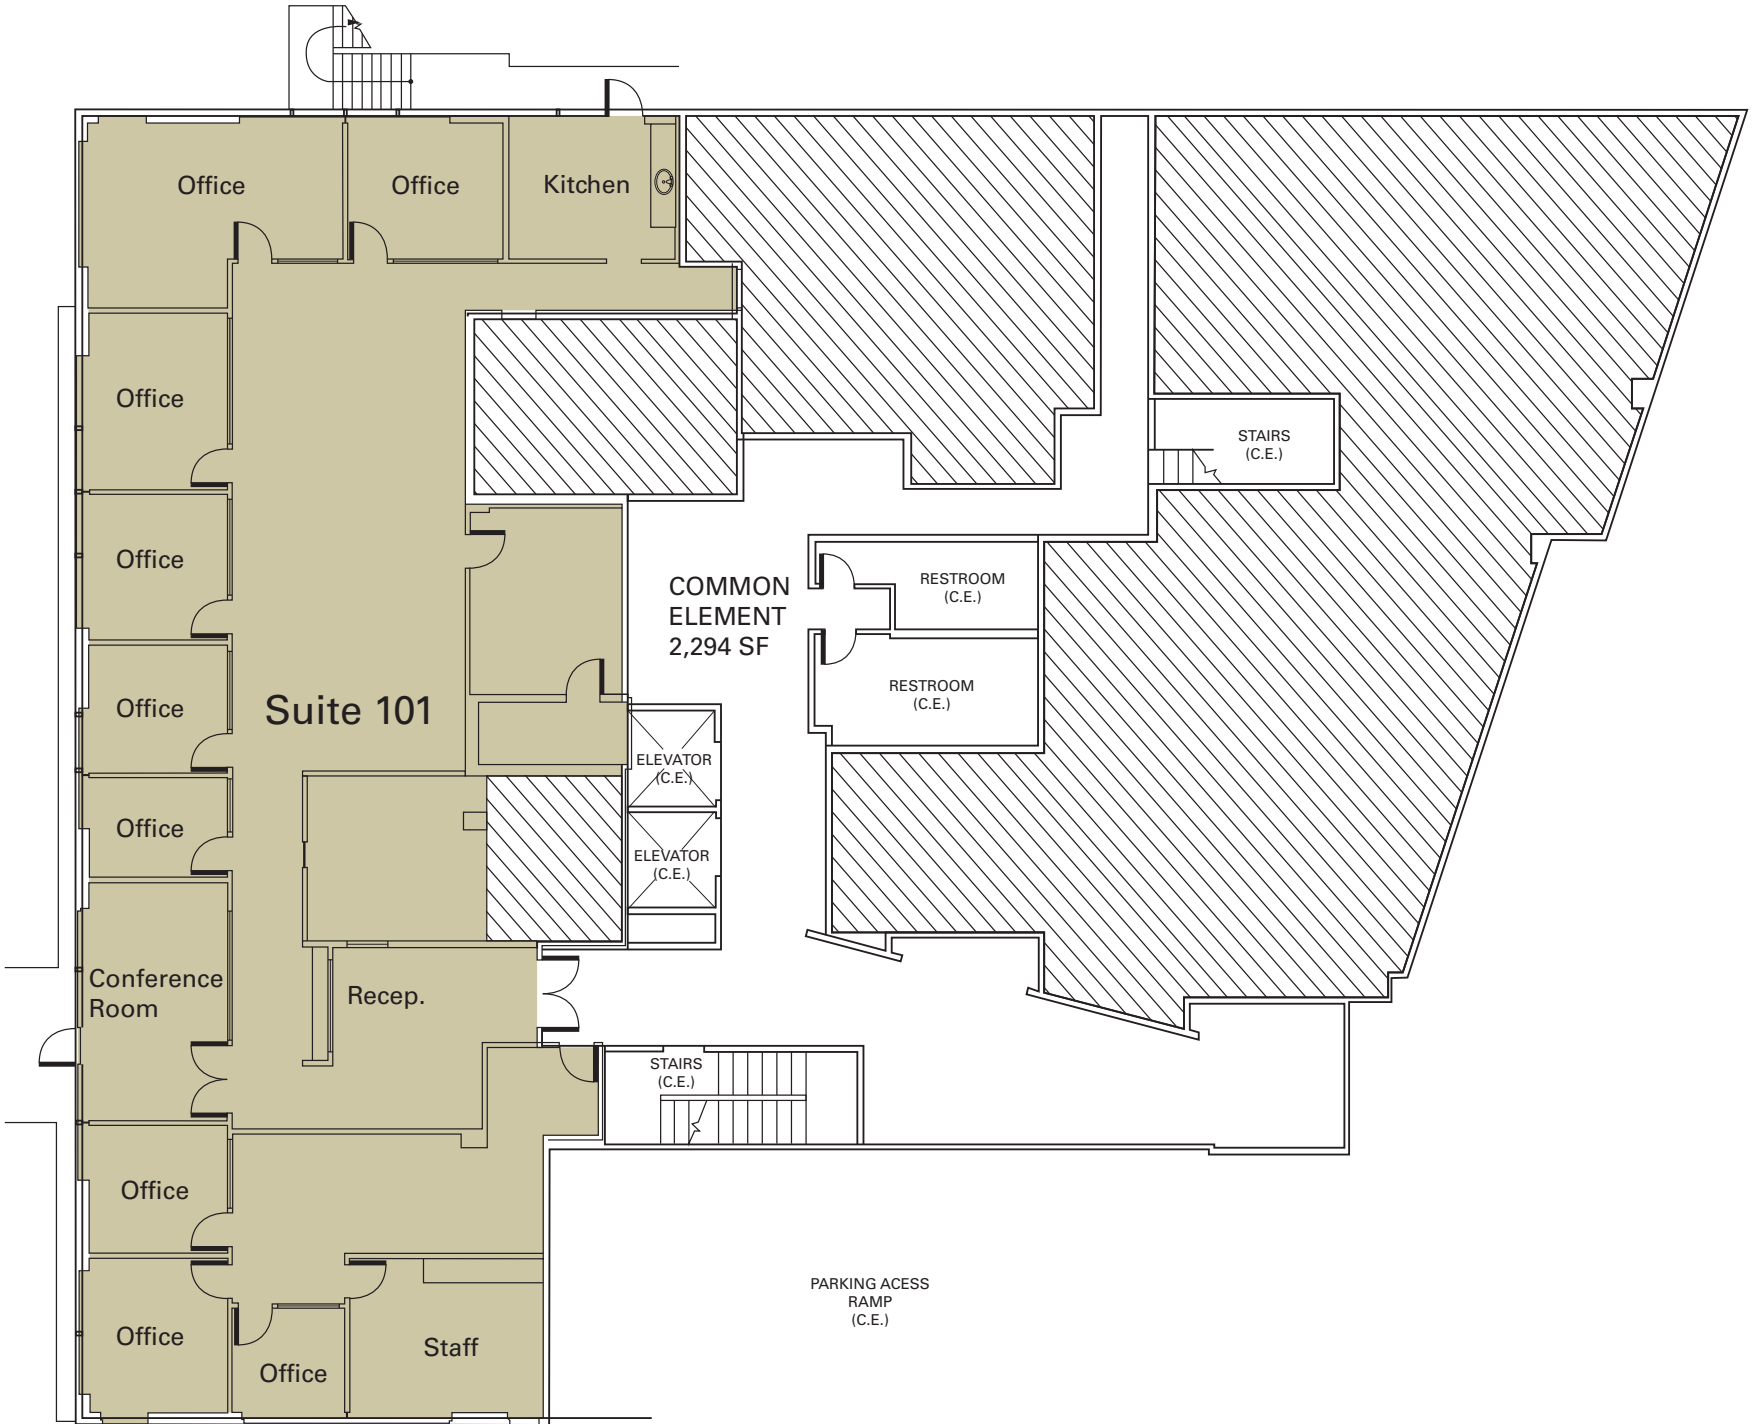

11415 SLATER AVE NE

the
Slater
Kirkland

OWNER/USER OPPORTUNITY

ASKING PRICE
\$2,900,000

SQUARE FOOTAGE
4,671 SF

UNDERGROUND SECURED PARKING
12 RESERVED/COVERED STALLS

NINE PRIVATE OFFICES/EXAM ROOMS

CONFERENCE ROOM

OPEN WORK AREA

KITCHEN/BREAK ROOM

SERVER/STORAGE ROOM

FLOOR PLANS

AMENITY MAP

EAT + DRINKS

- Shari's Cafe and Pies
- Visible Coffee Roasters
- Shawarmaniac Mediterranean Grill
- Eastside Hookah
- Jack in the Box
- Taco Bell
- Nick's Grill
- Kami Teriyaki
- Countryside Donut House
- Jasmine Kitchen
- Subway
- The Turmeric Kitchen
- Aceituno's Mexican Food Kirkland
- Kirkland rumi restaurant (Persian cuisine)
- Aria Food & Bakery
- Kabab House
- Herói do Churrasco - Hero's BBQ
- I Love Teriyaki
- Fang's Noodle House
- Noon Cafe
- Fumie's Gold
- Starbucks
- Spicy Talk Bistro Chinese Szechuan Food
- The Box & Burgers Eatery
- Jimmy John's
- Jimmy John's
- Chick-fil-A
- Ken Zaburo
- Cafe Veloce
- MOD Pizza
- Silverlake Ramen
- Joe's Burgers
- Stack 571 Burger and Whiskey Bar - Kirkland
- Salt & Straw
- Dont Yell At Me
- Due' Cucina Italiana - Totem Lake
- Panda Express
- Five Guys
- Olive Garden Italian Restaurant
- Azteca Mexican Restaurants
- Wendy's
- Mediterranean Kitchen
- Papa Murphy's | Take 'N' Bake Pizza
- Starbucks
- Izumi
- Biryani Express
- Little Grandma's Kitchen
- Starbucks
- SUPER GYROS
- El Burrito Mojado
- Taco Time NW
- McDonald's
- DIY Tea Lab - Kirkland (Totem Lake)