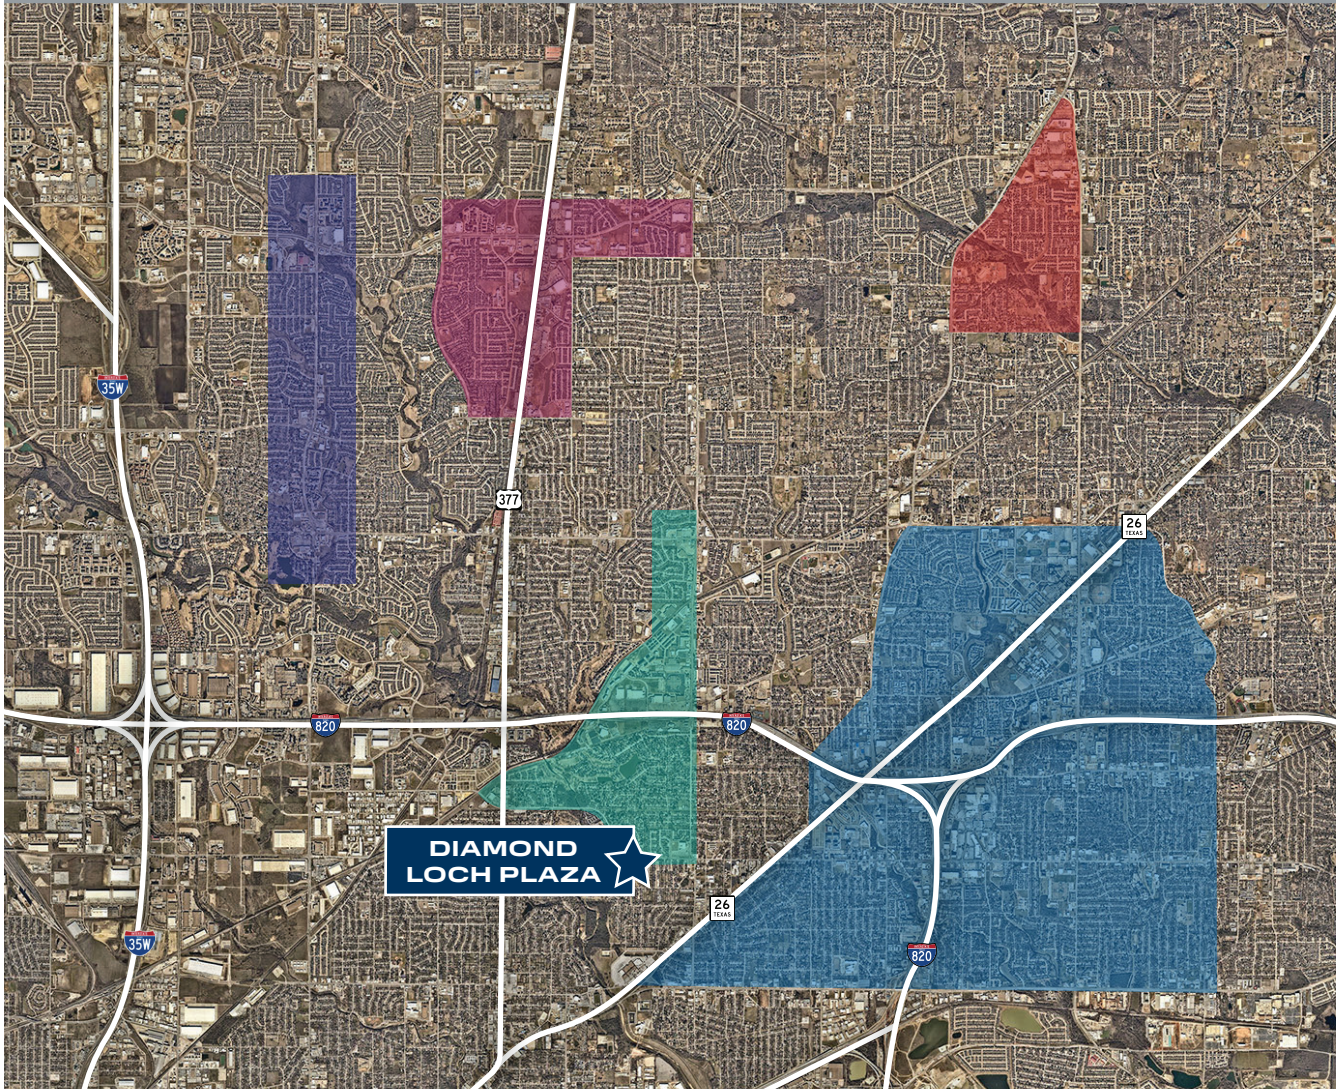

RETAIL FOR LEASE

DIAMOND LOCH PLAZA

6350 Glenview Drive | North Richland Hills, Texas 76180

Ace Hardware
Albertsons
Fitness 2000
Gateway Church
Kroger
Walmart

Academy
Aldi
Bed Bath &
Beyond
Dollar Tree
H-E-B
Half Price Books
Home Depot
Kohl's
Kroger
LA Fitness
Lowe's
Marshalls
Michaels
Natural Grocers
Office Depot
Party City
Petco
PetSmart
Ross
Sprouts
Staples
Target
Walmart

24 Fitness
Albertsons
Big Lots
Burlington
Diamond Oaks
Country Club
Dirt Cheap
Floor Decor
Hobby Lobby
Home Depot
QT
Sam's Club
TruFit
Walmart
WinCo Foods

Aldi
Dollar Tree
Gateway Church
Kroger
Ross
Target
Walmart