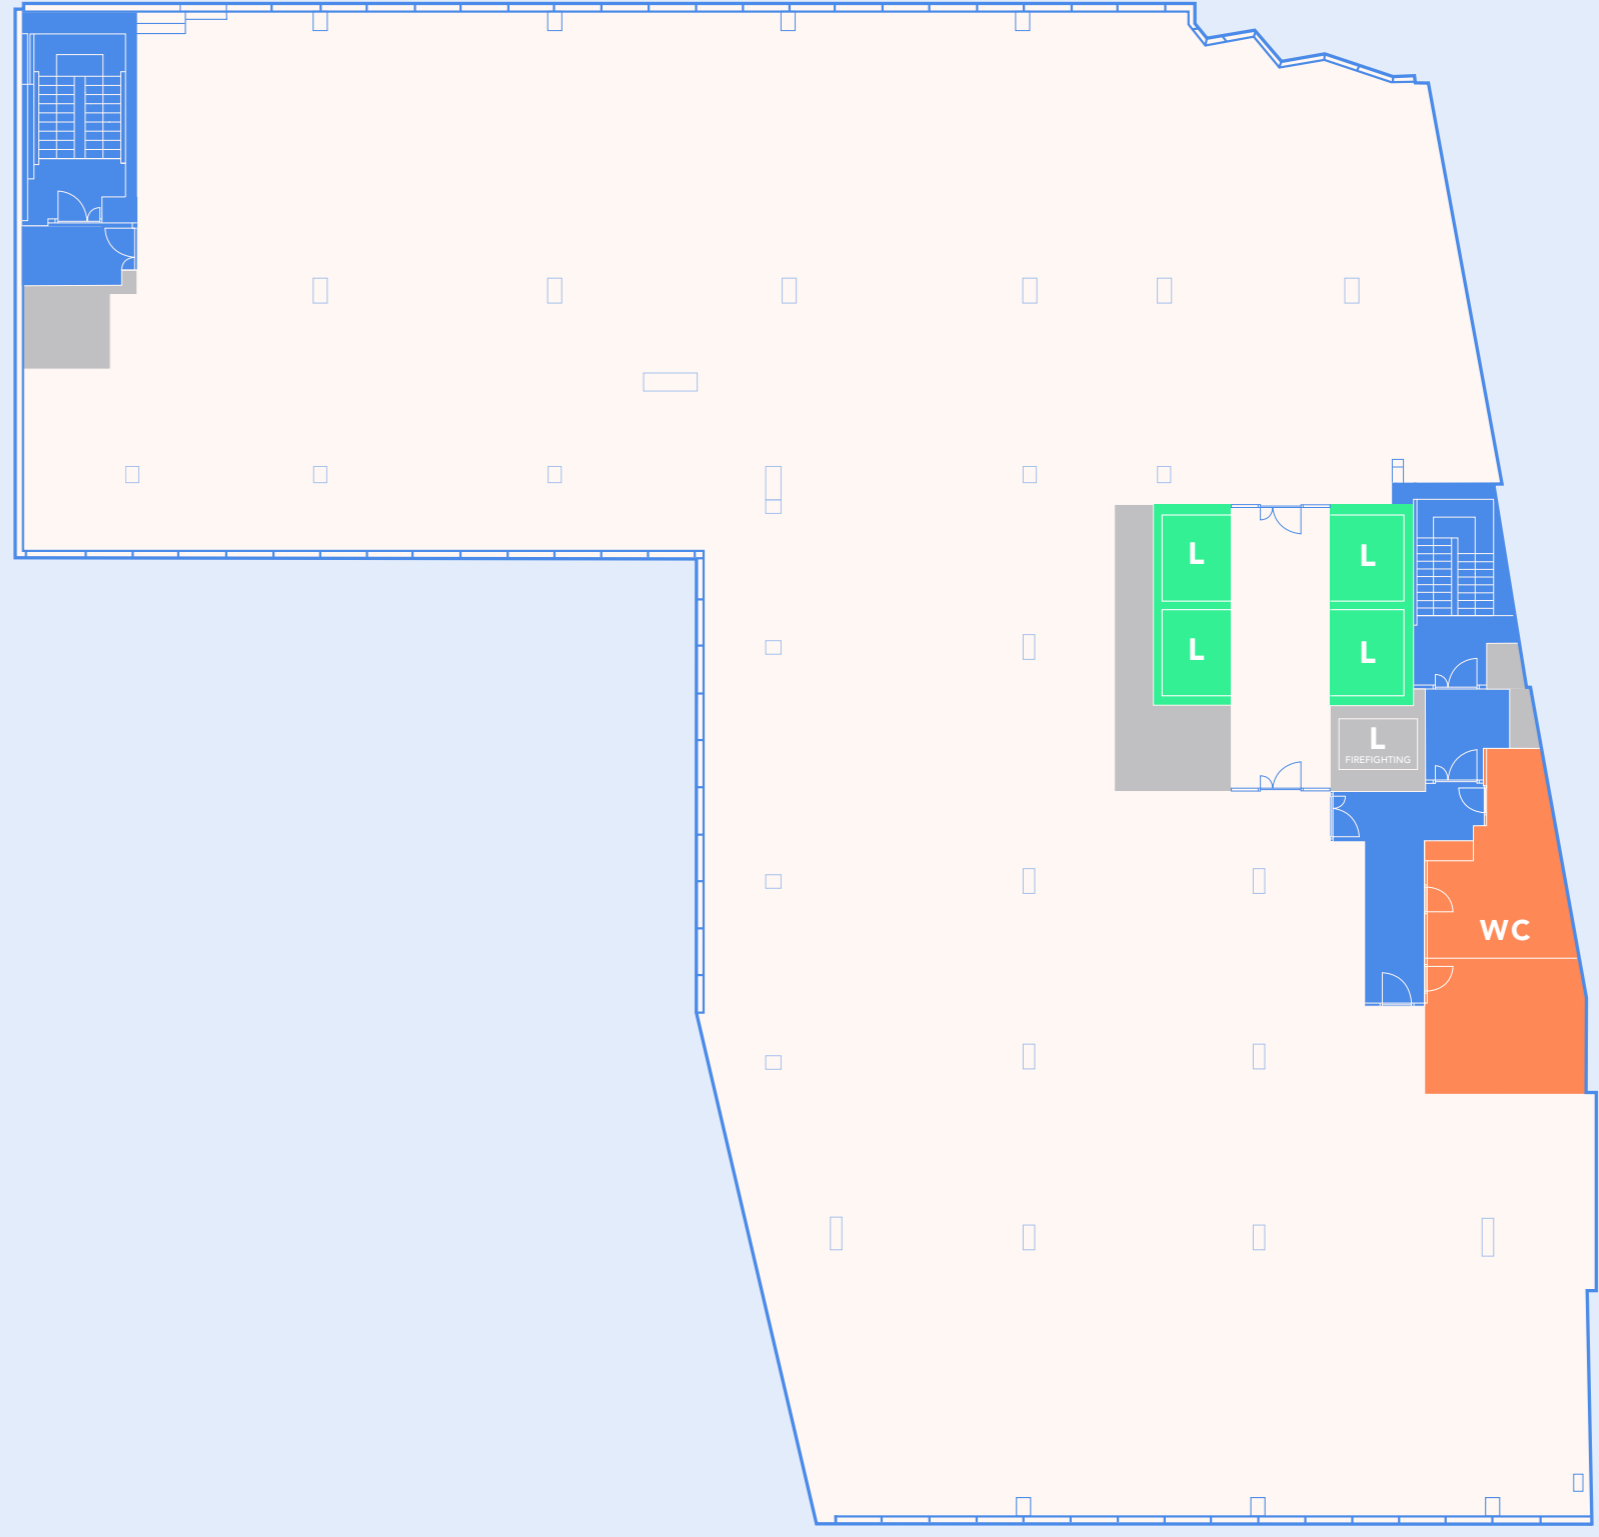

LEVEL 4

14,701 SQ FT

BEAR ALLEY

OLD FLEET LANE

FARRINGTON STREET

LAYOUT OPTION

BEAR ALLEY

OLD FLEET LANE

FARRINGDON STREET

DESKS:	134
HIGH BENCH:	22
HOT DESKS:	28
COLLABORATION TABLE:	15
MEETING ROOMS:	72
SCRUM AREA:	14
SOFT SEATINGS:	40
TOTAL HEAD COUNT:	325

LAYOUT
OPTION
VISUAL