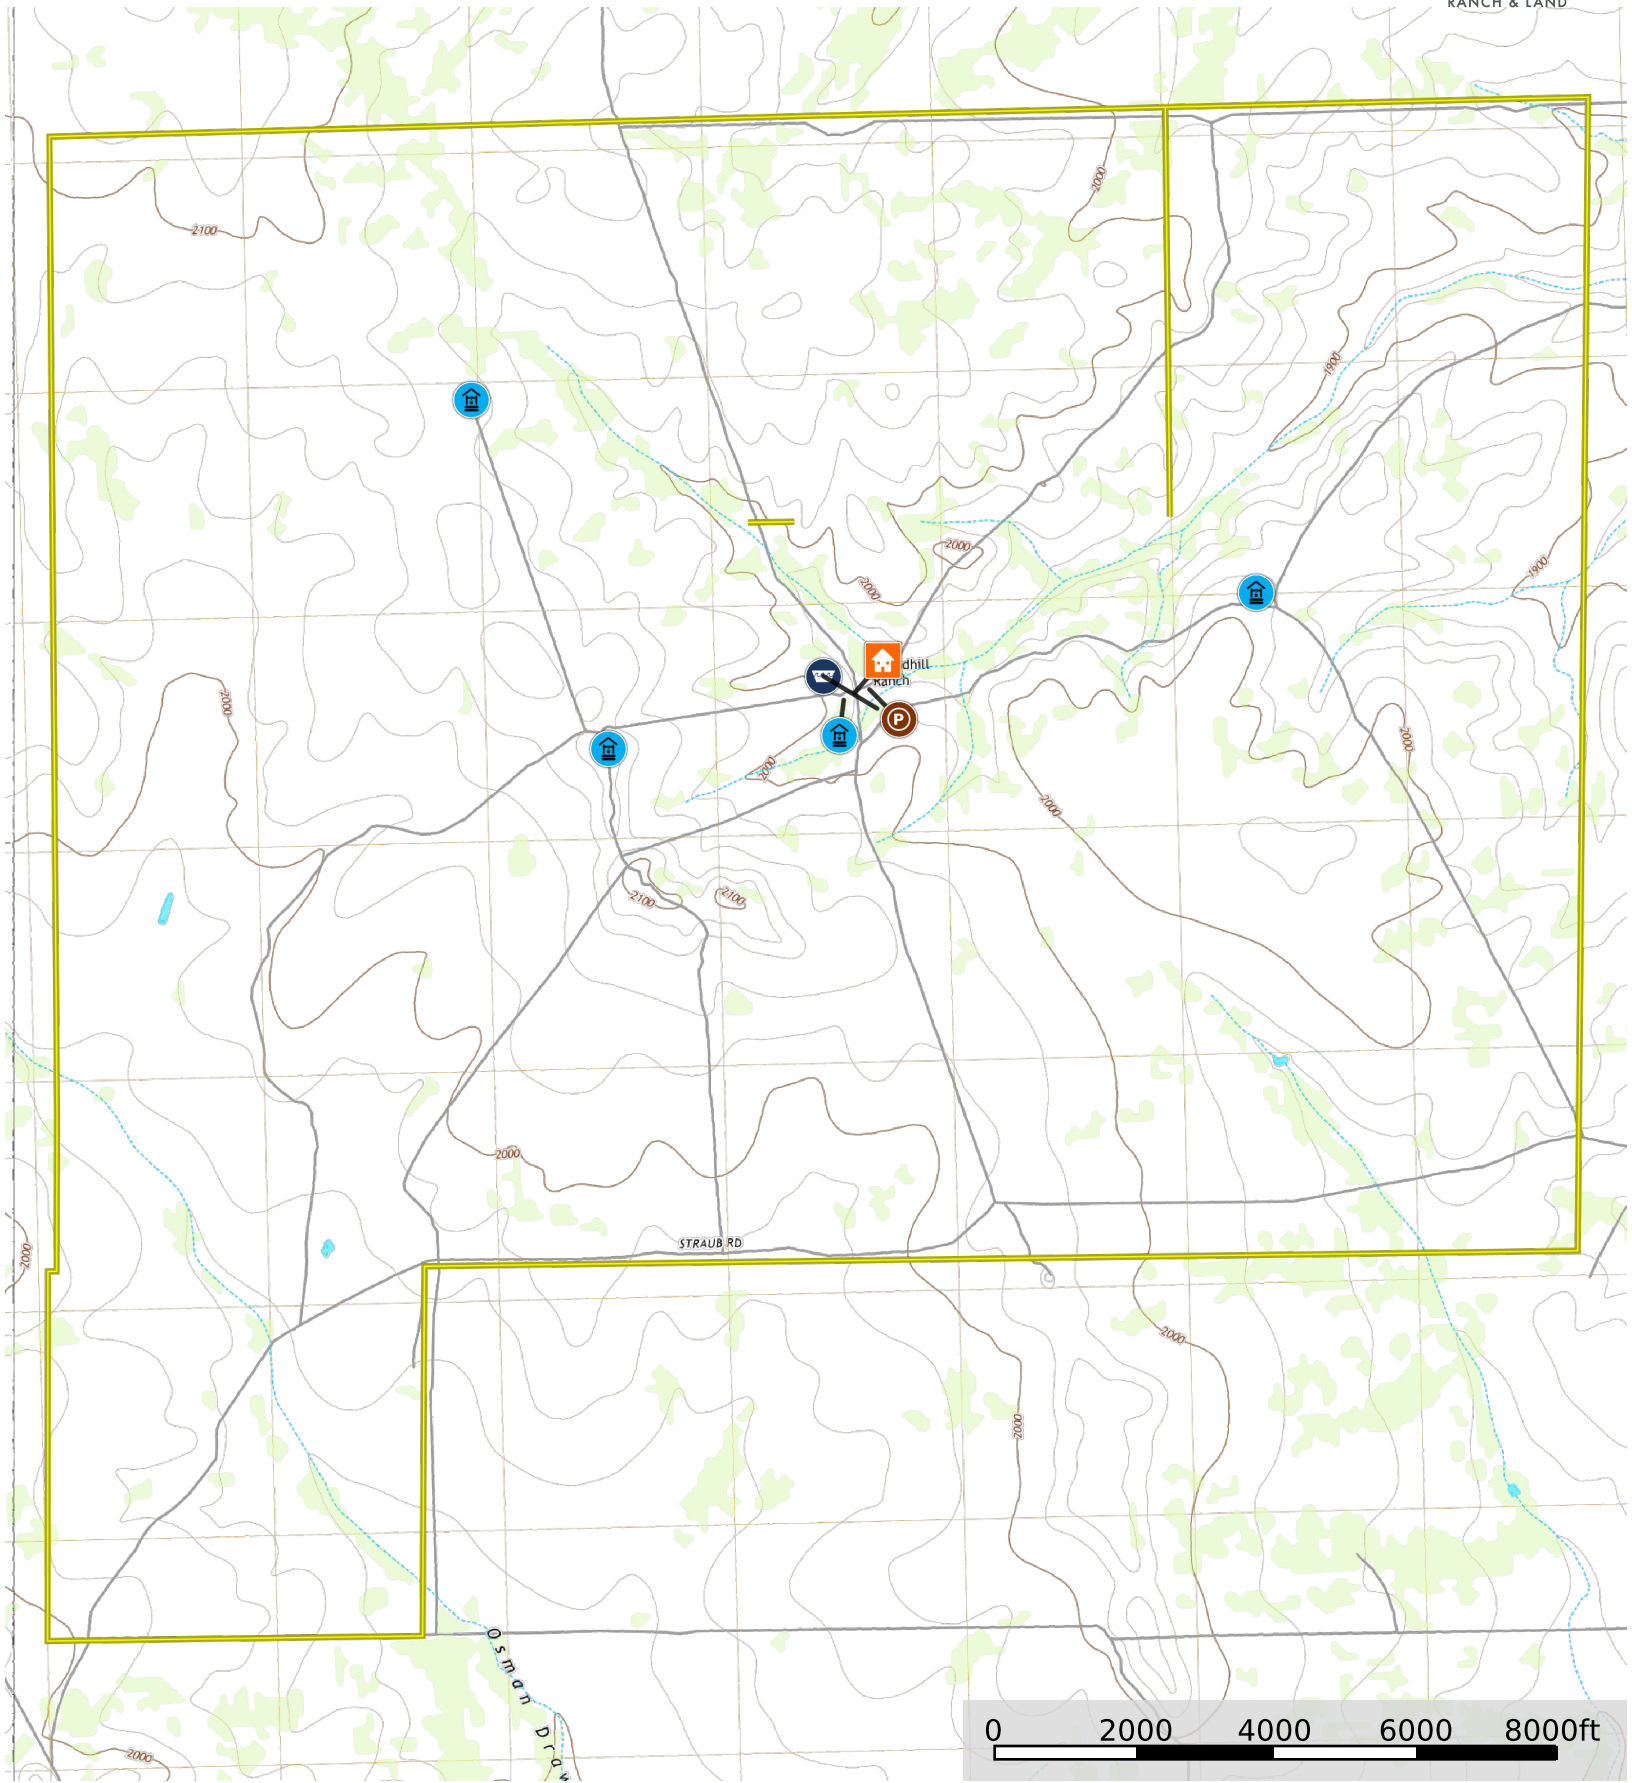

8600 Ac - Pumpville Ranch

Val Verde County, Texas, 8599.25 AC +/-

- Water Storage Tank
- Well
- Pens
- House
- Boundary
- Stream, Intermittent
- River/Creek
- Water Body