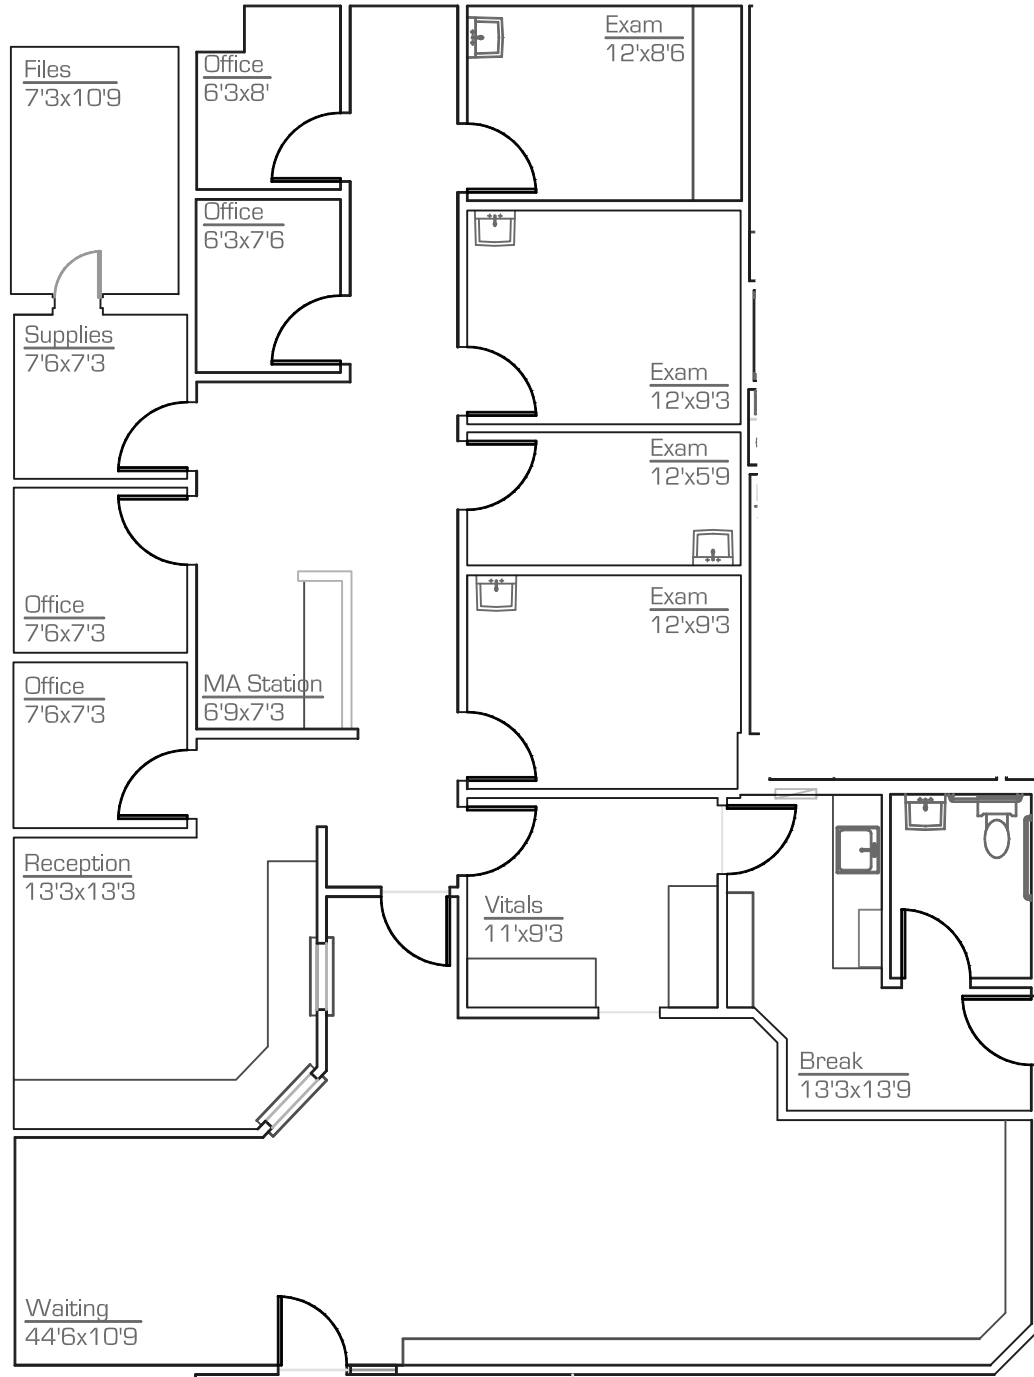

3921 East Baseline Road

Gilbert . Arizona

Suite B008 - 2,519 RSF

As-Built

scale: nts

February.2020

*All dimensions are approximate at $\pm 3"$

*All information is of general nature

precision**DIMENSIONS**

as-built & design
602. 790. 6412