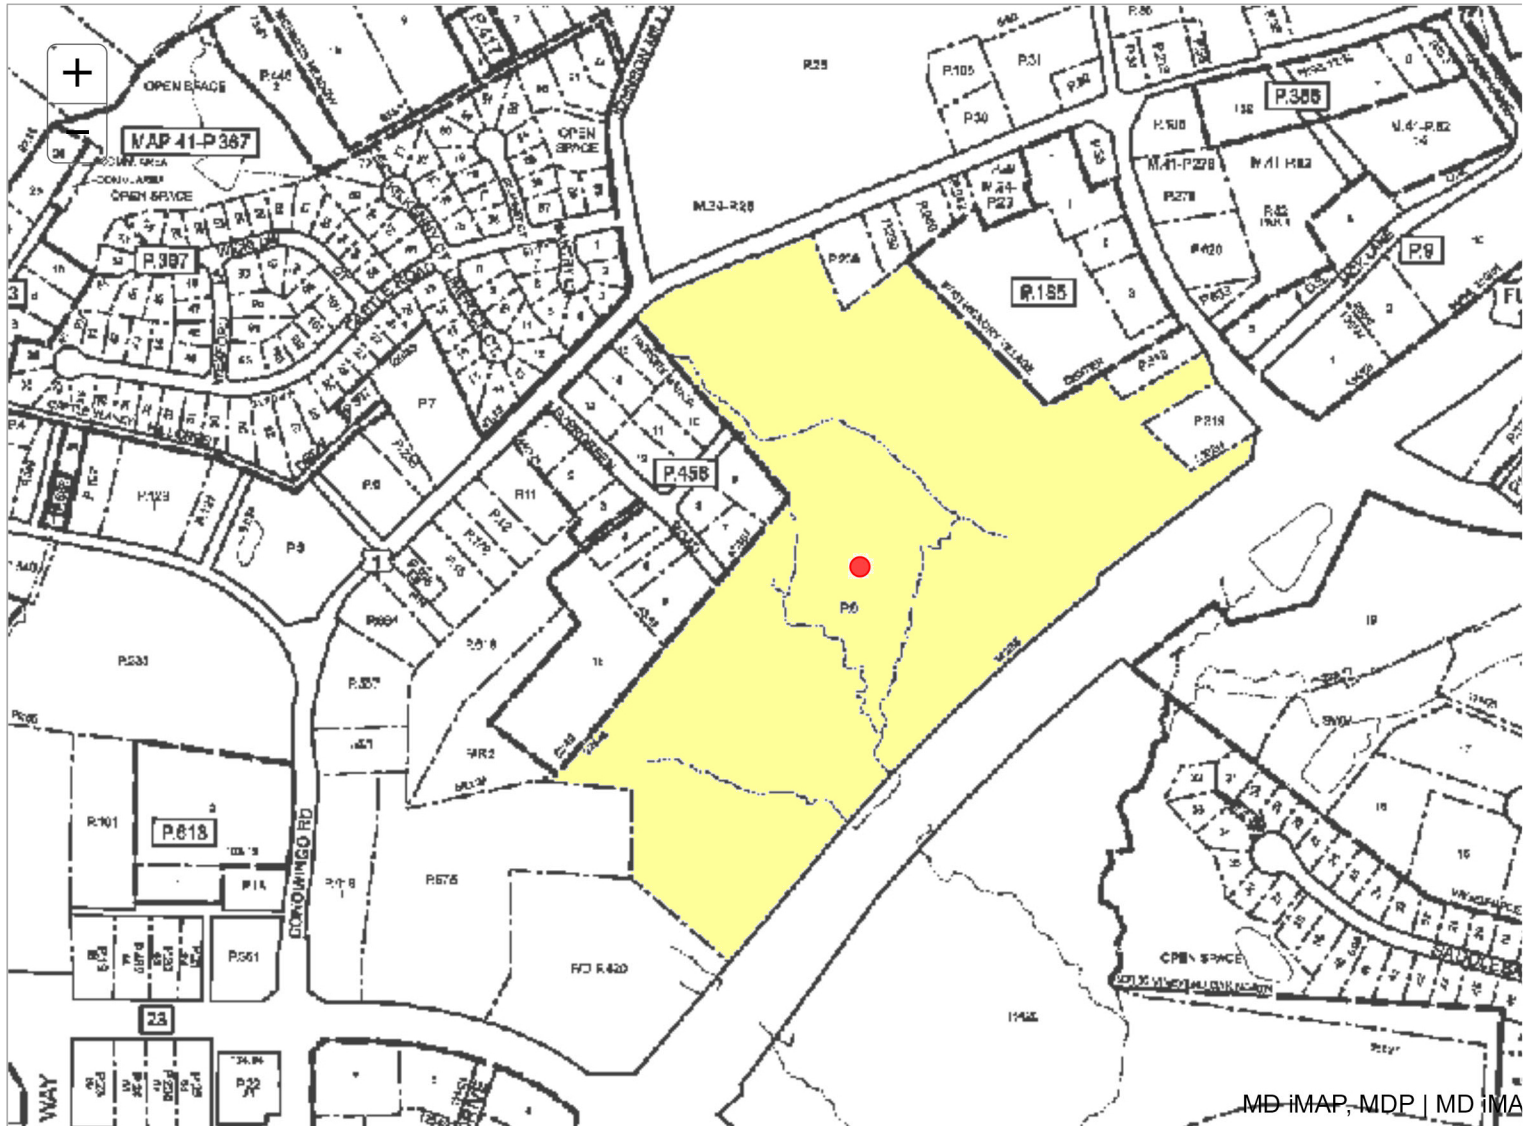

Harford County

[New Search \(https://sdat.dat.maryland.gov/RealProperty\)](https://sdat.dat.maryland.gov/RealProperty)District: **03** Account Number: **064387**

The information shown on this map has been compiled from deed descriptions and plats and is not a property survey. The map should not be used for legal descriptions. Users noting errors are urged to notify the Maryland Department of Planning Mapping, 301 W. Preston Street, Baltimore MD 21201.