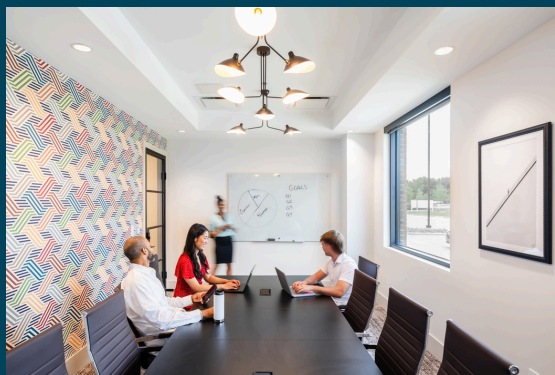

Caddo Mapleshade

214.286.5550

mapleshade@caddooffices.com

Manager On-Site M-F 9AM - 5PM

1. **1** Allen | (214) 396-5305
   Central Expwy & Watters Creek Village

---

2. **2** McKinney | (214) 620-2020
   Eldorado Pkwy & Stonebridge Ranch

---

3. **3** Prosper | (972) 347-0050
   Preston Rd (289) & University (380)

---

4. **4** Mapleshade | (214) 286-5550
   Near George Bush Tollway & Coit Rd

---

5. **5** Plano North | (972) 704-1452
   Rasor Blvd & Ohio Dr

---

6. **6** Frisco West | (214) 872-3535
   Main Street & Teel Pkwy

---

7. **7** Lakewood | (214) 560-3265
   Gaston Ave and Abrams Pkwy

---

8. **8** Flower Mound | (972) 471-9009
   Spinks Rd & Long Prairie Rd

---

9. **9** North Tarrant | (817) 500-0040
   Davis Blvd & North Tarrant Pkwy